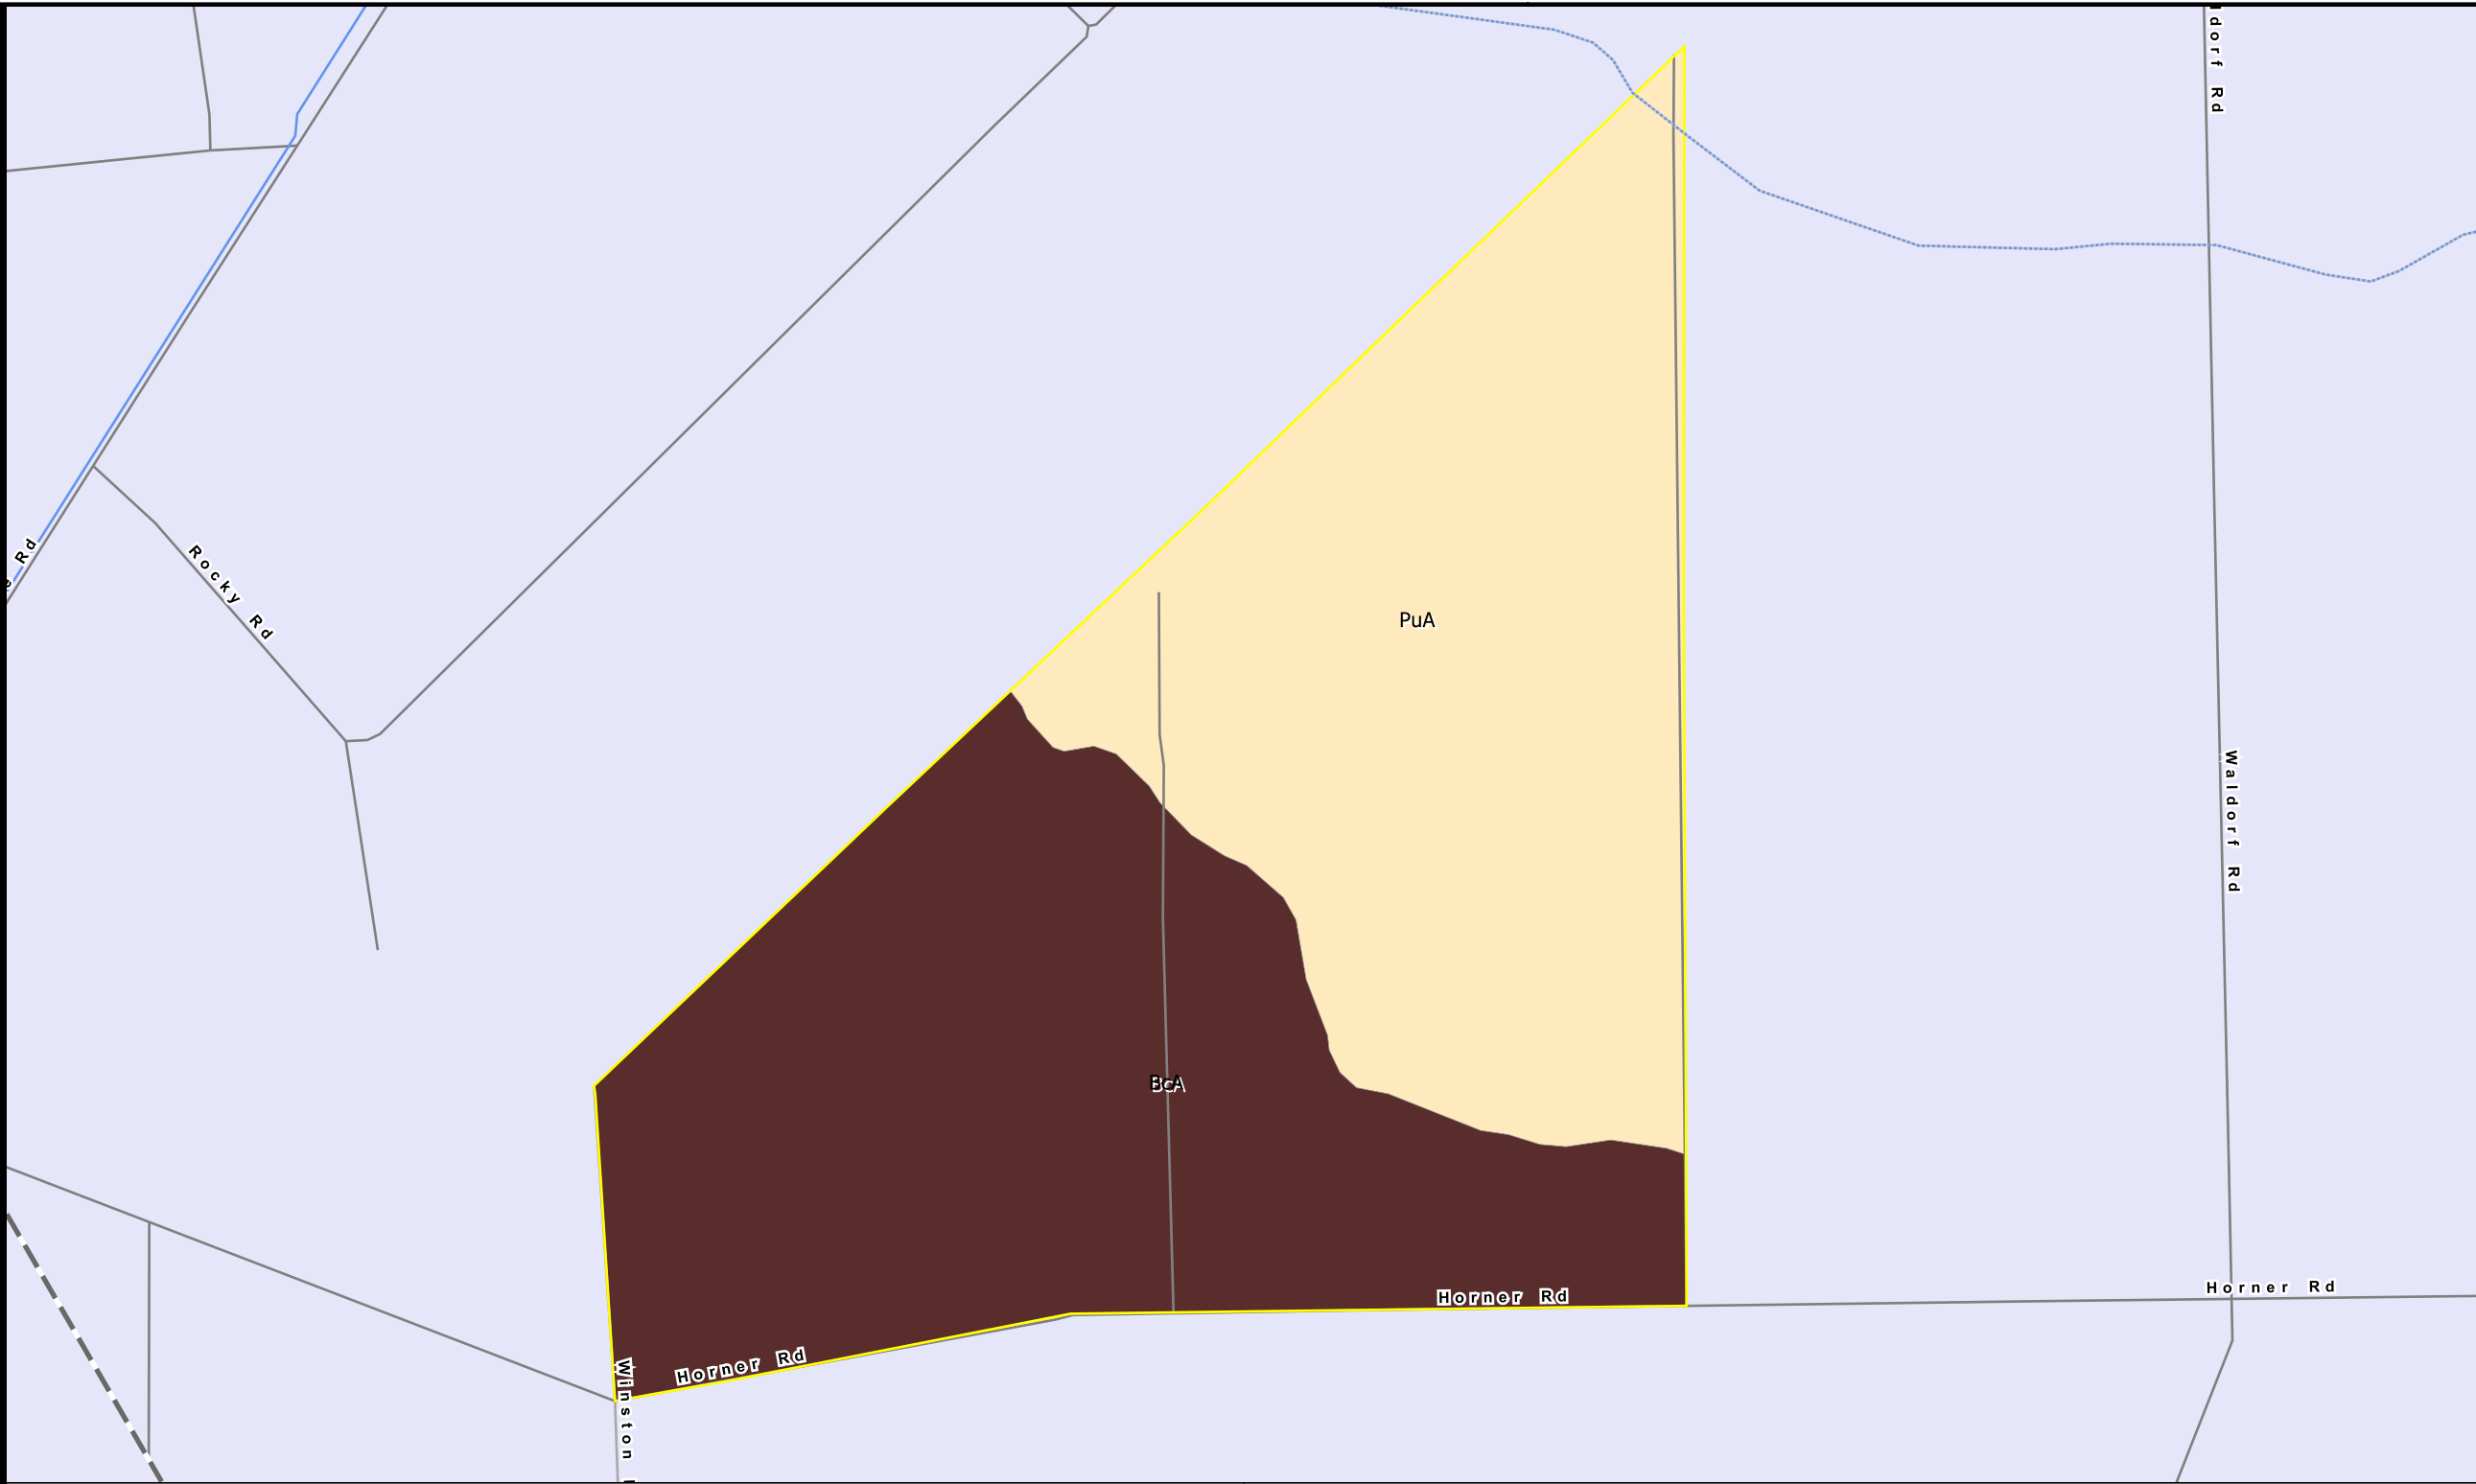

STANLEY_RIDDICK_TRACT

COUNTY: PASQUOTANK
STATE: NC
ACRES: 554.62

Map Scale 1 in :990 ft
Reference Scale 1:11880

AFM Real Estate
AFMRealEstate.com

SOIL SYMBOL	SOIL NAME	FARMLAND	ACRES
BcA	Belhaven muck, 0 to 2 percent slopes	Not prime farmland	277.75
PuA	Pungo woody muck, 0 to 2 percent slopes	Not prime farmland	273.53