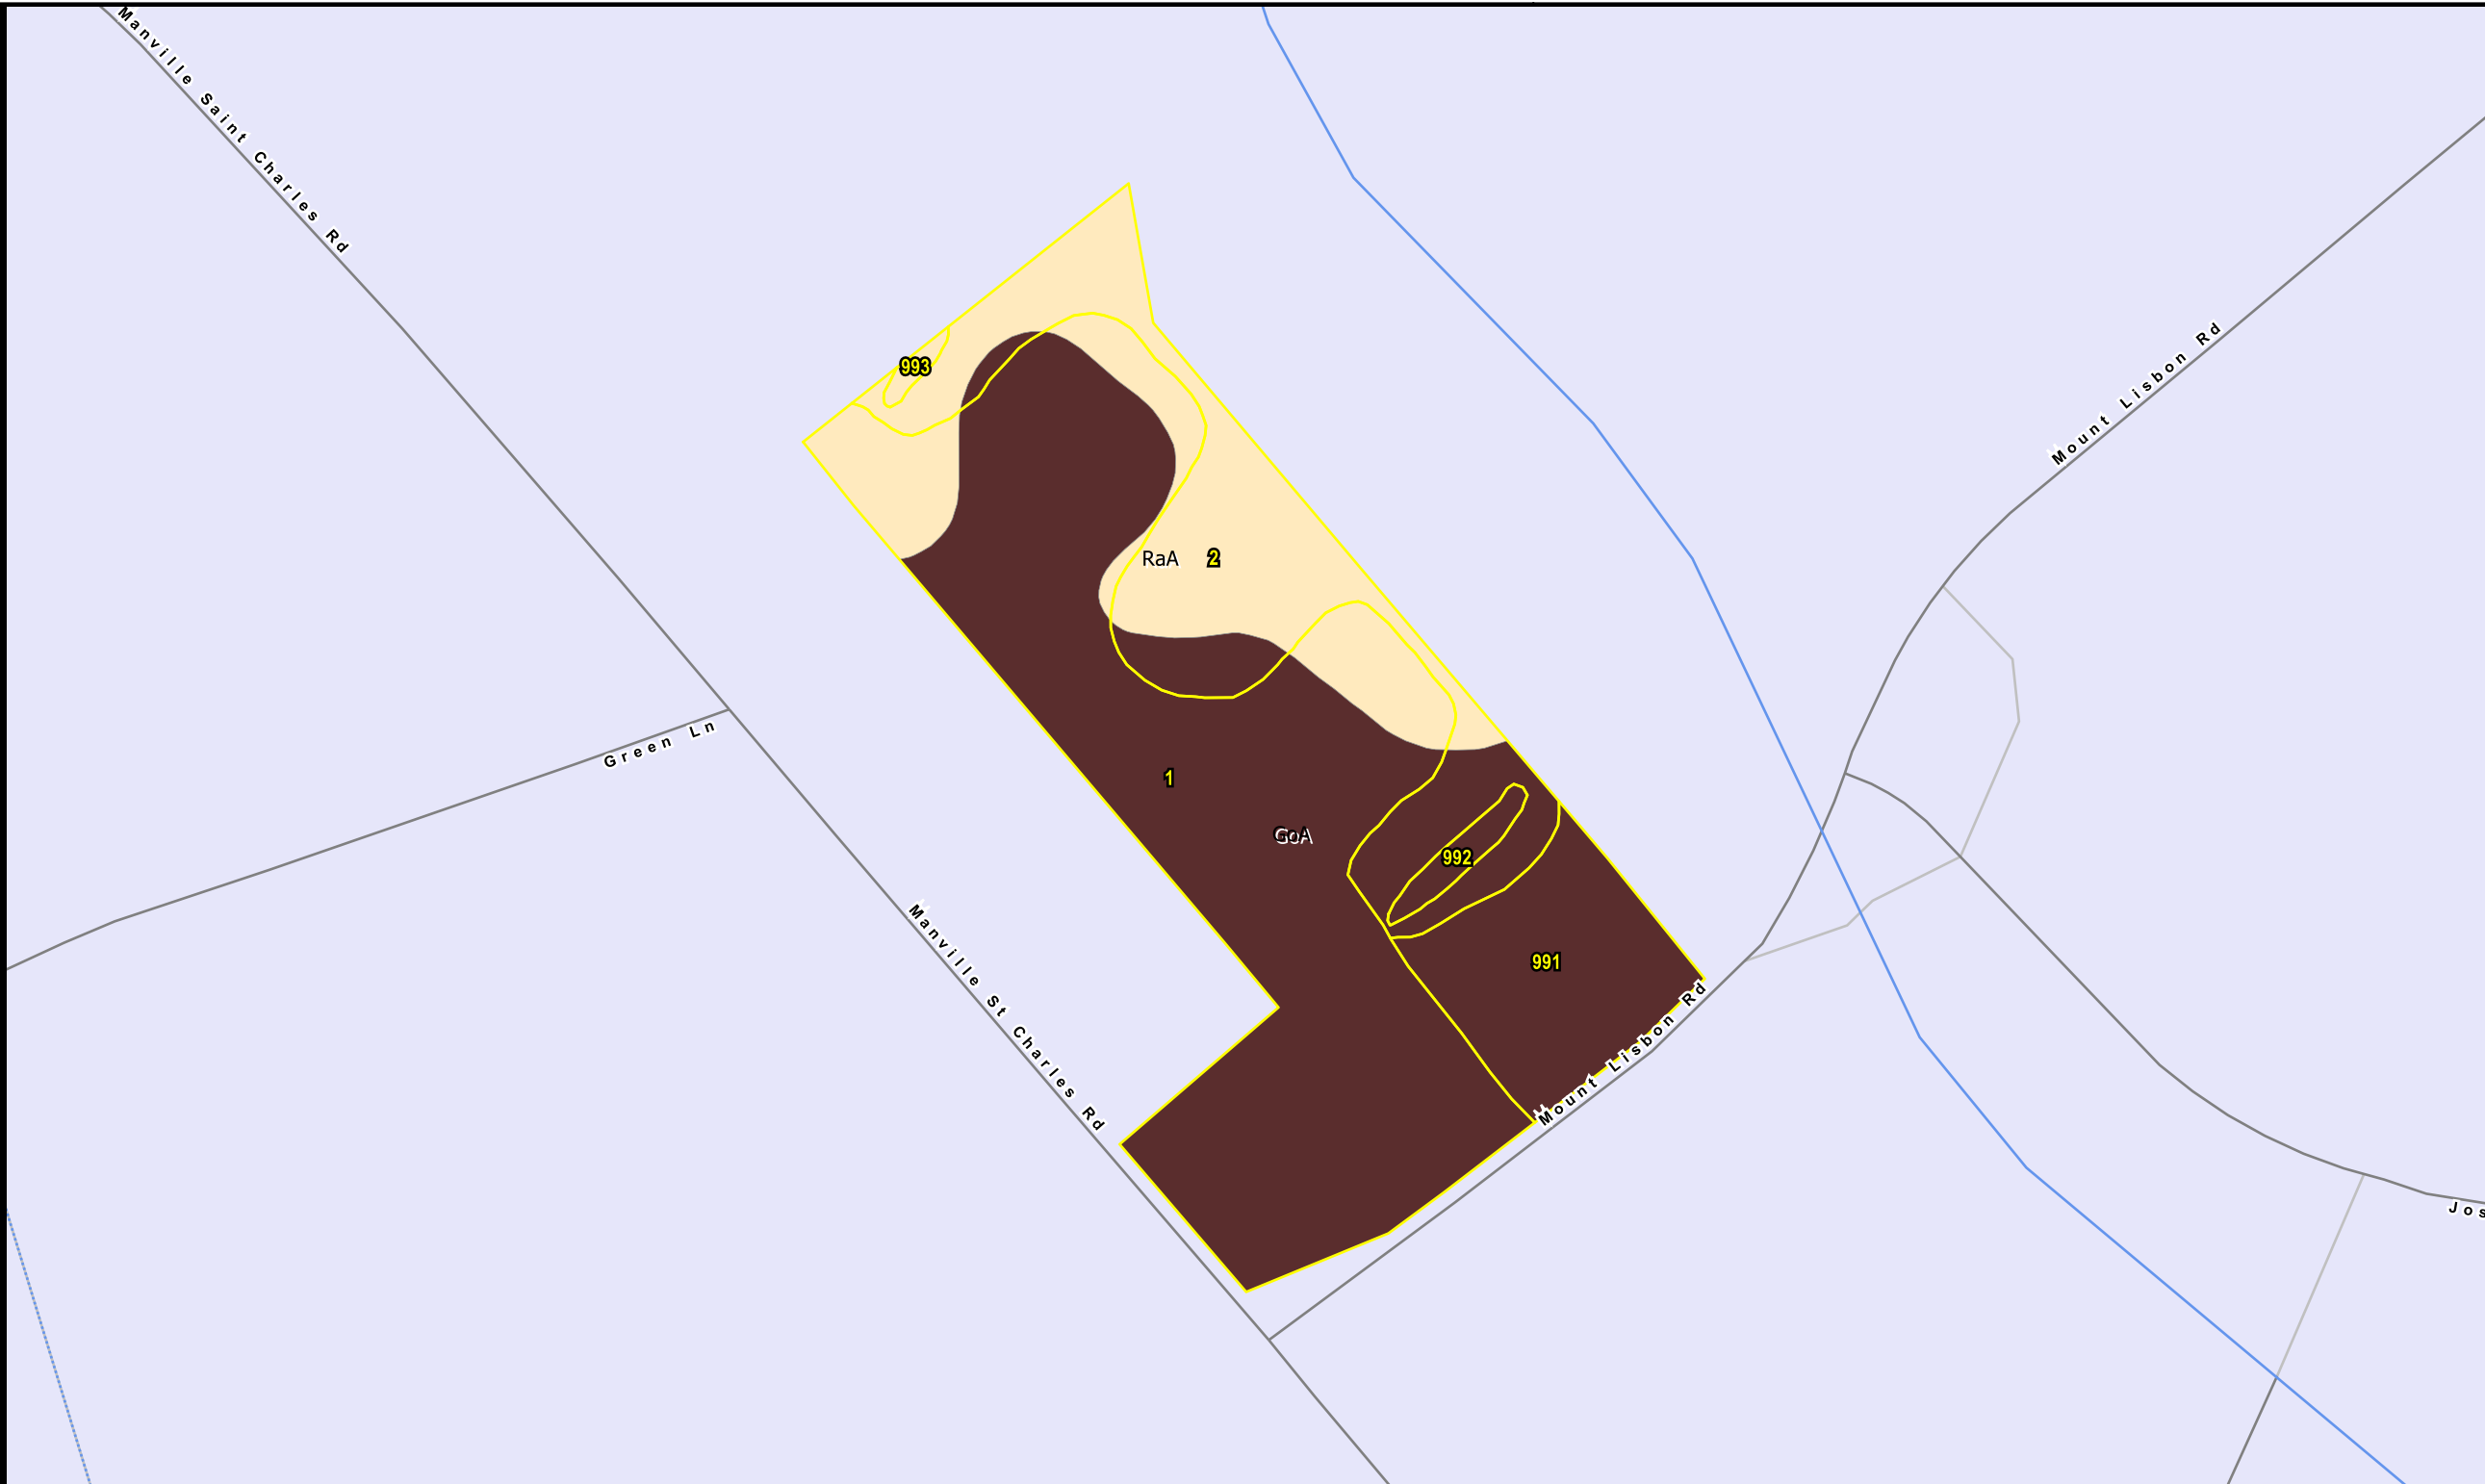

BUSHWAY Y TRACT

COUNTY: LEE
STATE: SC
ACRES: 28.27

AFM Real Estate
AFMRealEstate.com

SOIL SYMBOL	SOIL NAME	FARMLAND	ACRES	STAND	ORIGIN	DOM_S_NAME	DOM_SOIL1	DOM_SOIL2	DOM_SOIL3	ACRES
GoA	Goldsboro sandy loam, 0 to 2 percent slopes	All areas are prime farmland	21.48	1	OPEN	AGRICULTURE	GoA - 15 ac.			17.79
RaA	Rains sandy loam, 0 to 2 percent slopes	Farmland of statewide importance	7.37	2	NATURAL	HARDWOOD/PINE				6.59
				991	OPEN	HOUSE SITE				3.41
				992	OPEN	POND				0.36
				993	OPEN	POND				0.12
TOTAL ACRES = 28.27