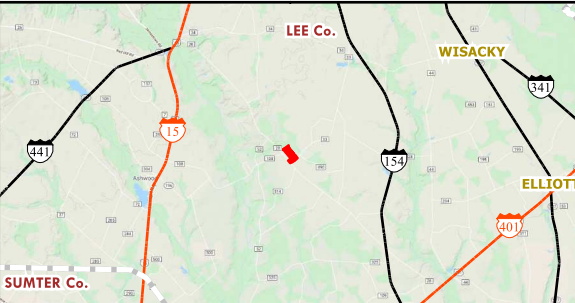

BUSHWAY Y TRACT

COUNTY: LEE
STATE: SC
ACRES: 28.27

AFM Real Estate
AFMRealEstate.com