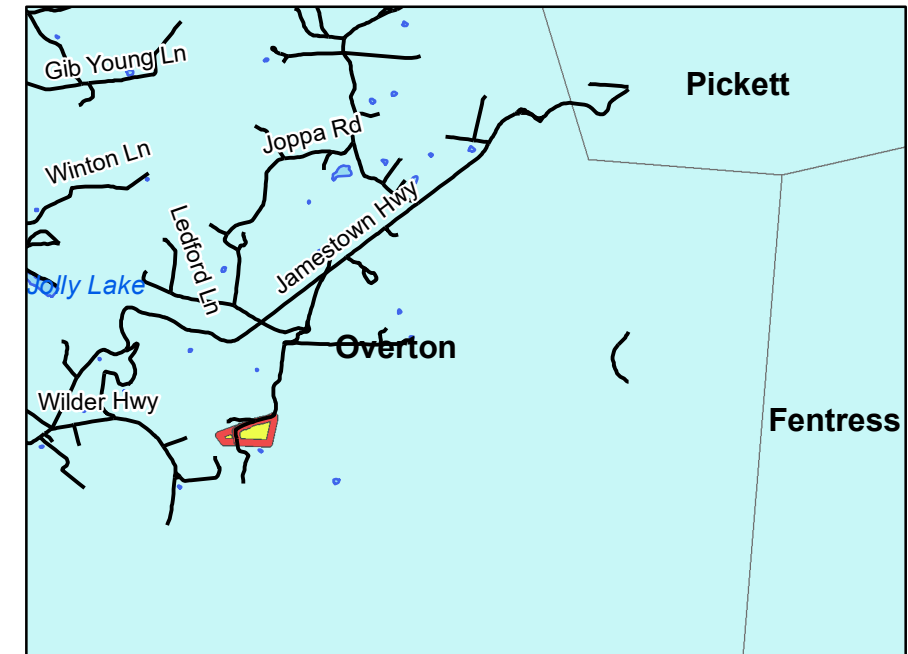

Property Map

Owner: Cooper
County/State: Overton, TN
Acres: (+/-) 24.5 Acres

Legend

- Elev_Contour
- Cooper Tract
- Water
- Roads

**AFM
REAL ESTATE**