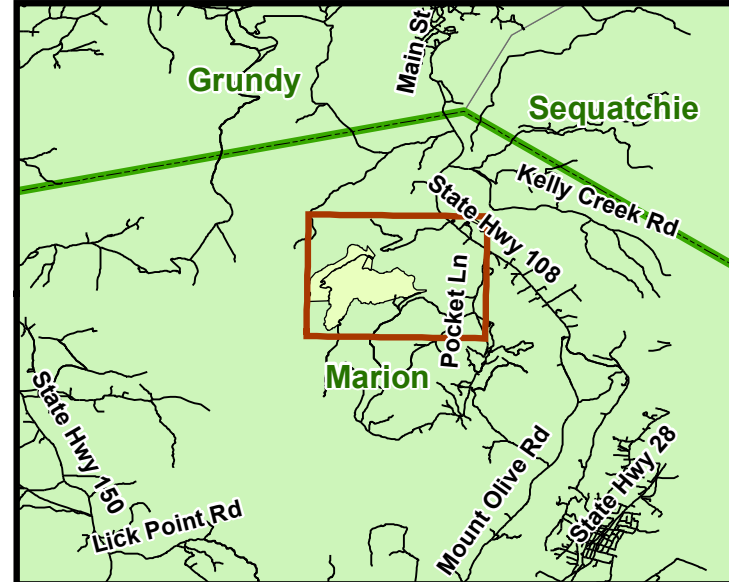

Property Map
 Tract Name: Bear Pen
 County, State: Marion, TN
 Total Acres (+/-): 886.29

- Legend**
- Roads
 - Lakes
 - Rivers, Creeks
 - Contour-20 ft
 - Bear Pen_south