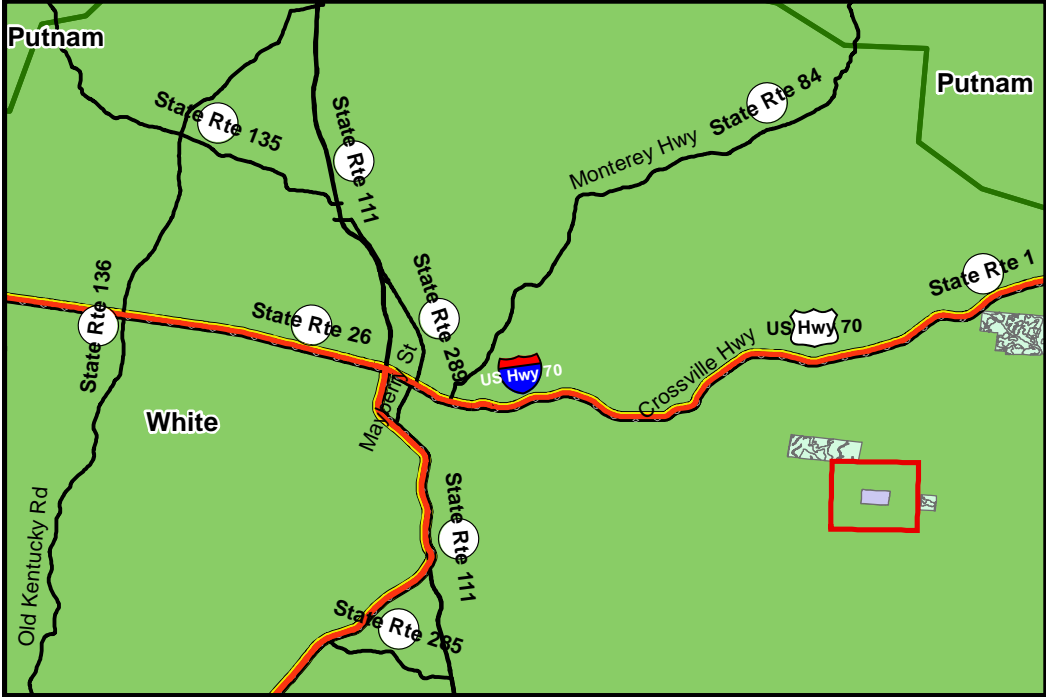

Property: Walden Ridge, LLC
County, State: White, TN
Tract: 1107
Acres(+/-): 101

Legend

- Roads
- Lake/Pond
- Creek/Stream