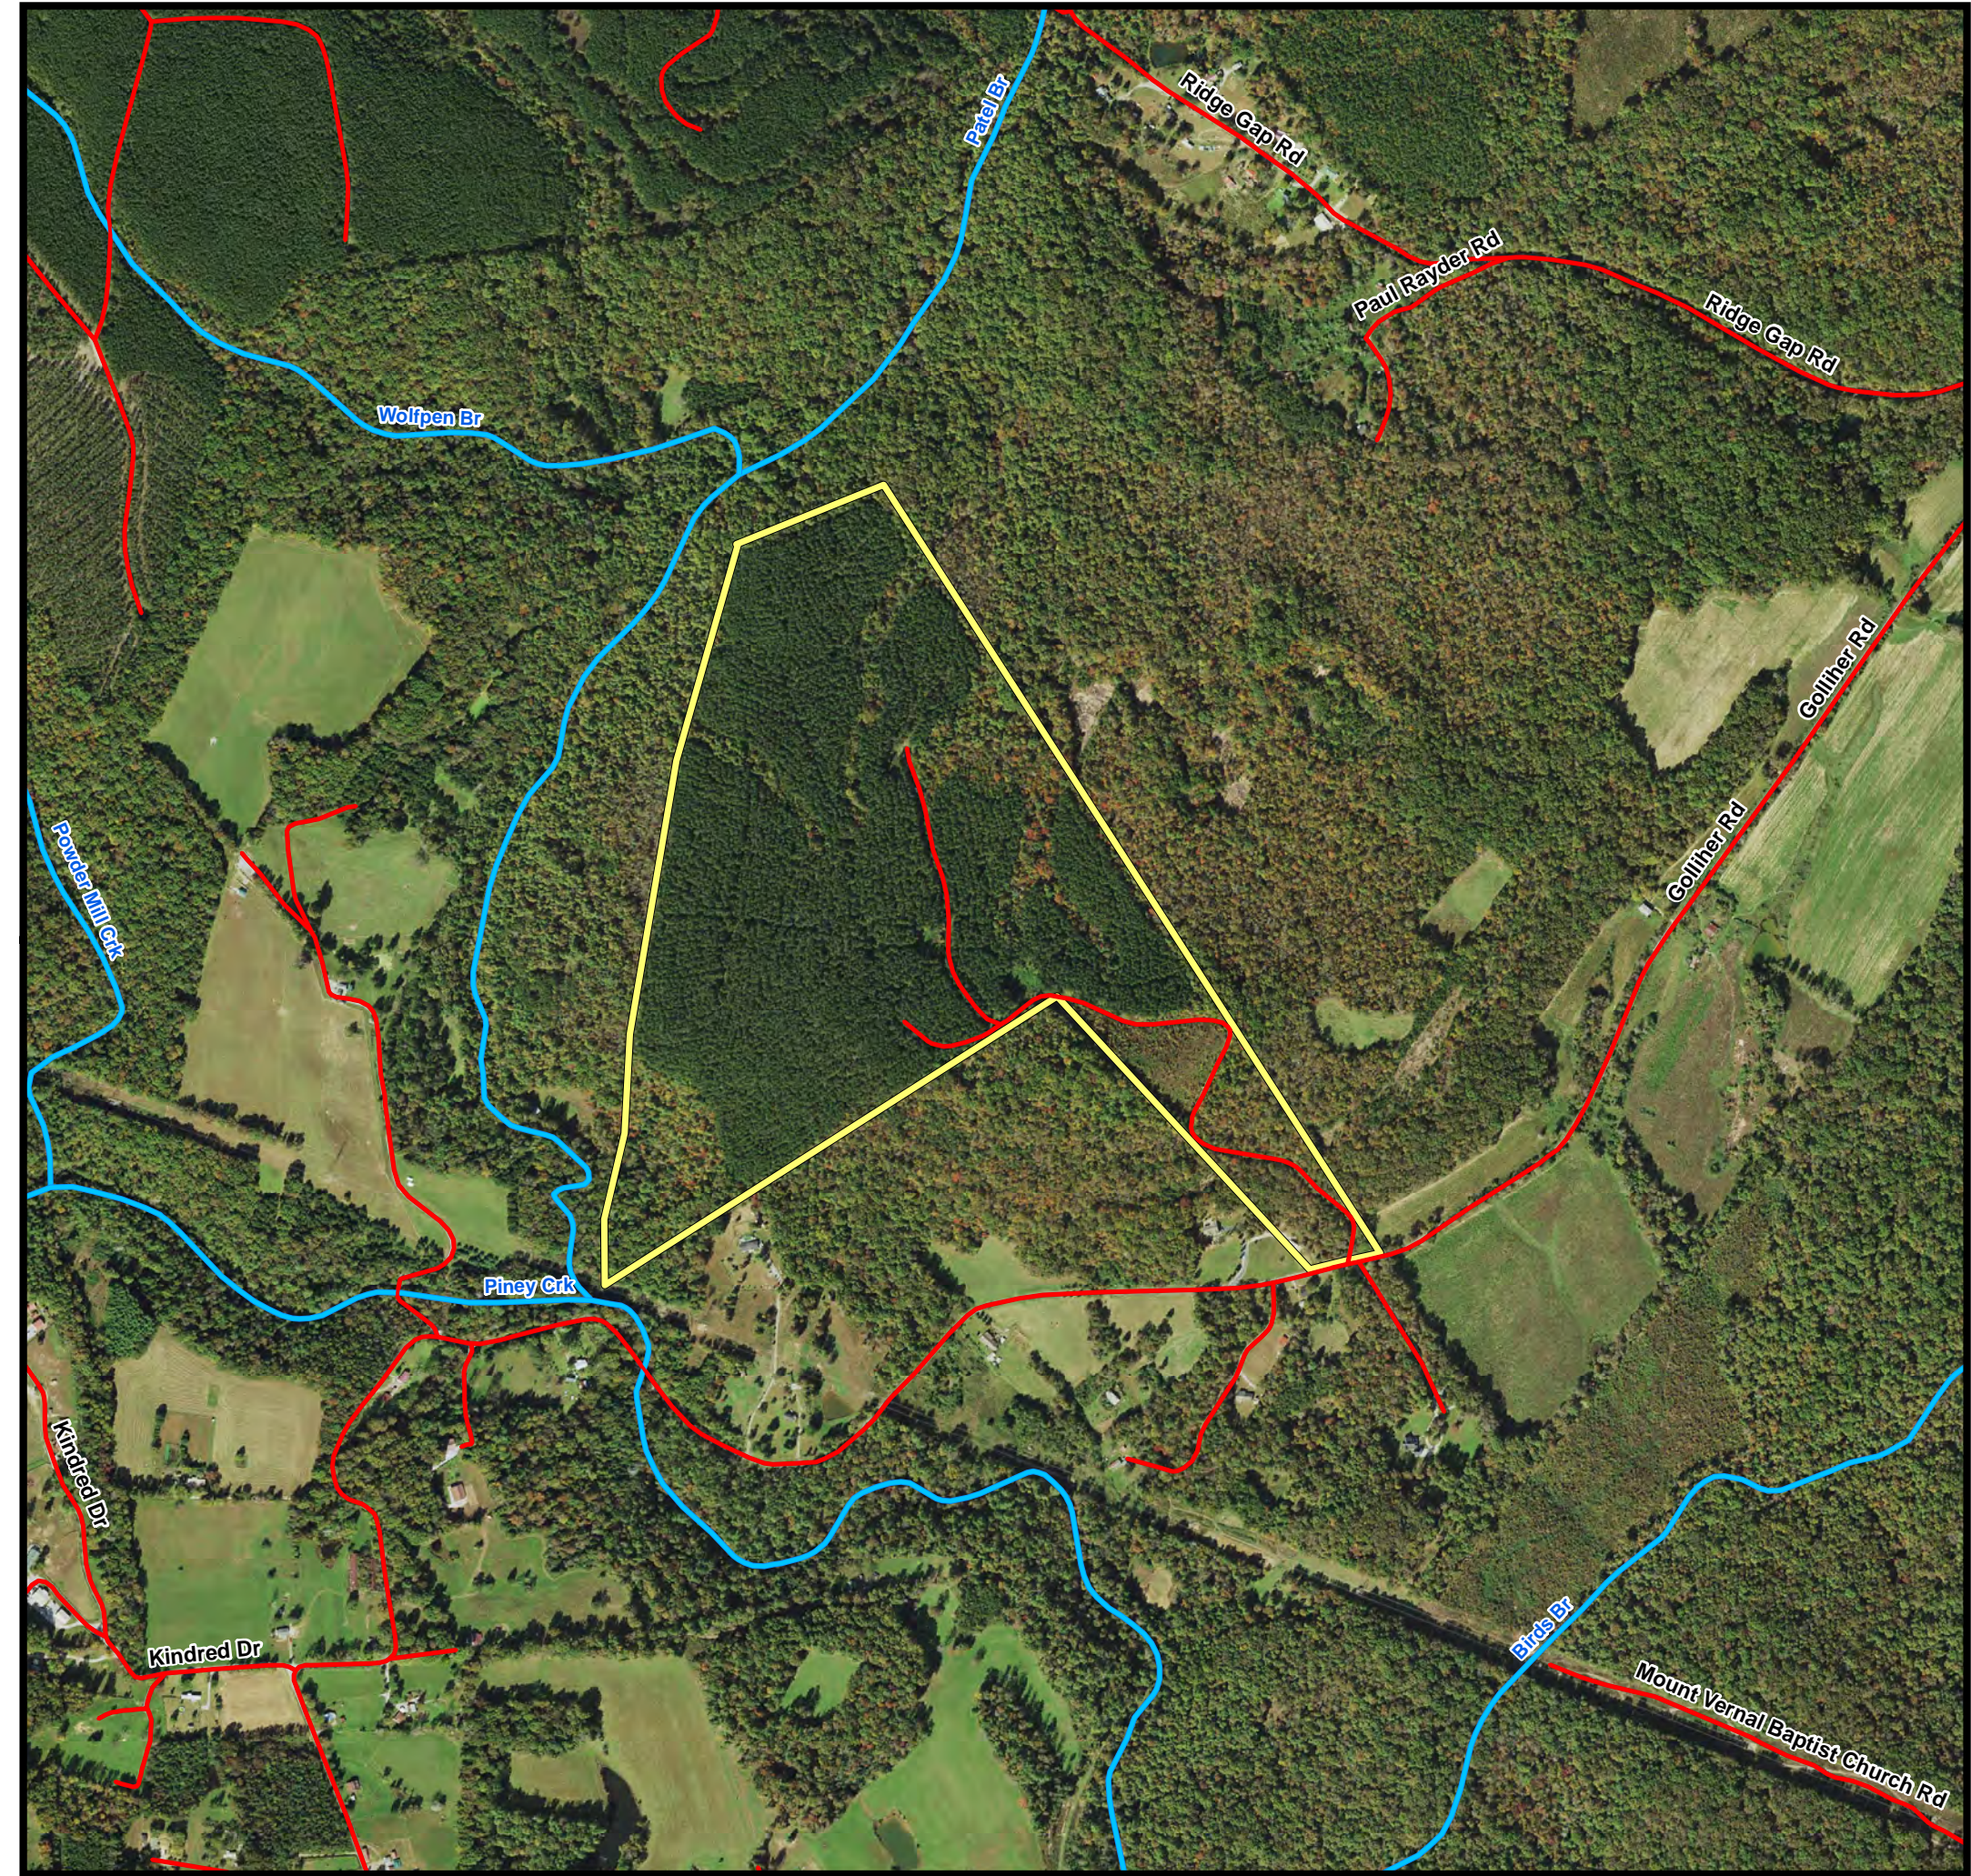

Property: Sequatchie, LLC
County, State: Cumberland, TN
Tract: 1008
Acres(+/-): 111

Legend

-  Rivers/Creeks
-  Roads
-  Lakes/Ponds