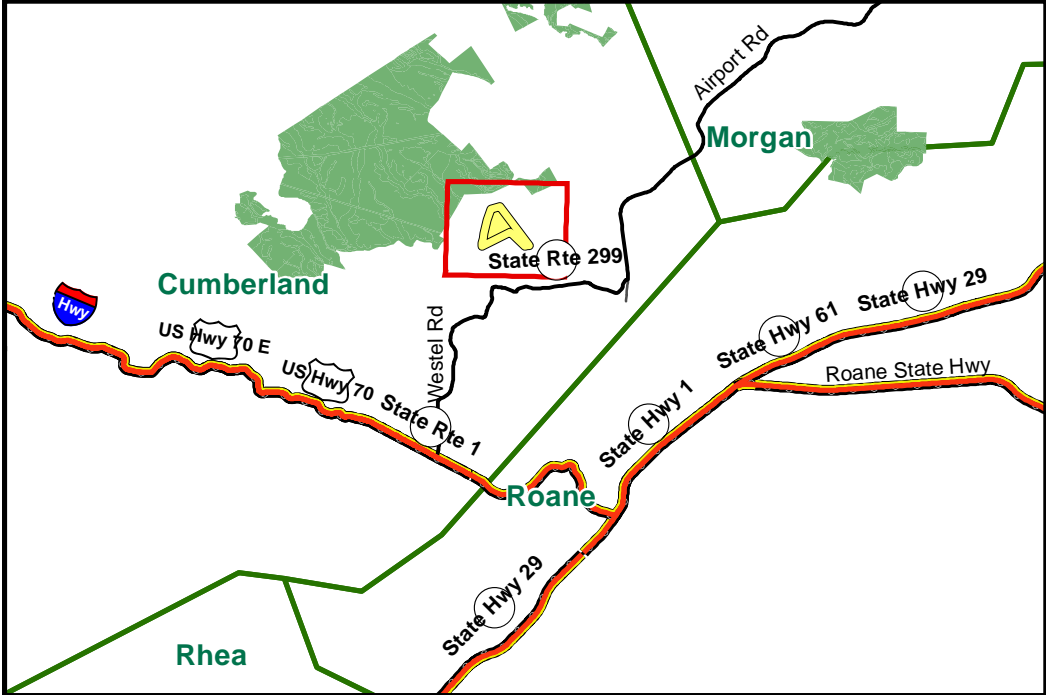

Property: Sequatchie, LLC
County, State: Cumberland, TN
Tract: 1008
Acres(+/-): 111

Legend

-  Rivers/Creeks
-  Roads
-  Lakes/Ponds