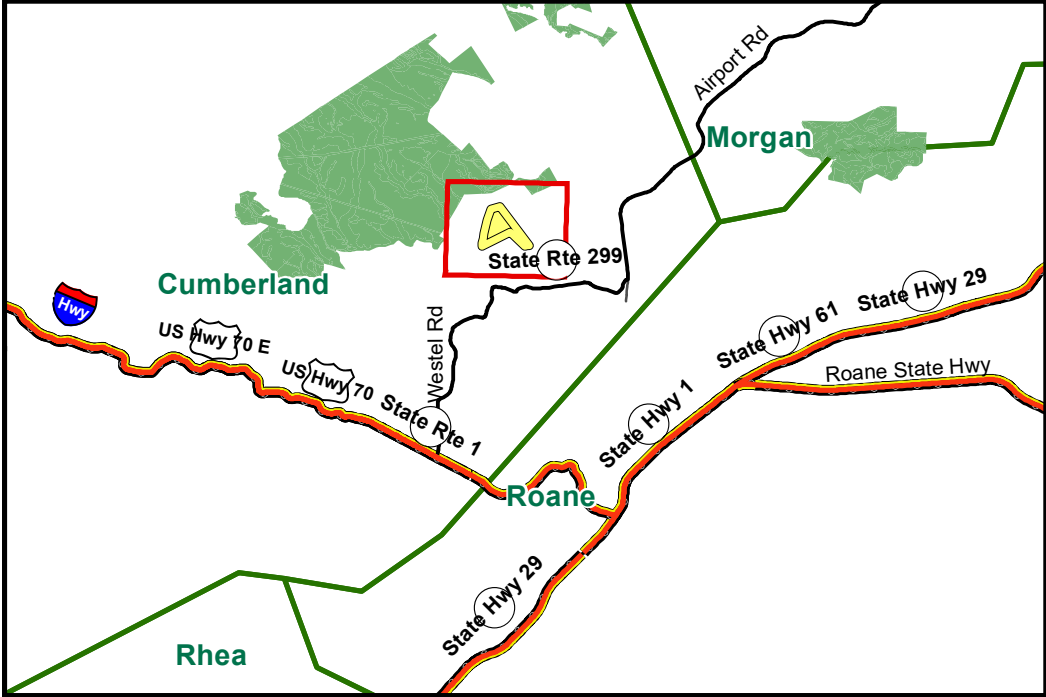

Property: Sequatchie, LLC
County, State: Cumberland, TN
Tract: 1008
Acres(+/-): 111

Legend

- Topo-20 Ft.
- Rivers/Creeks
- Roads
- Lakes/Ponds