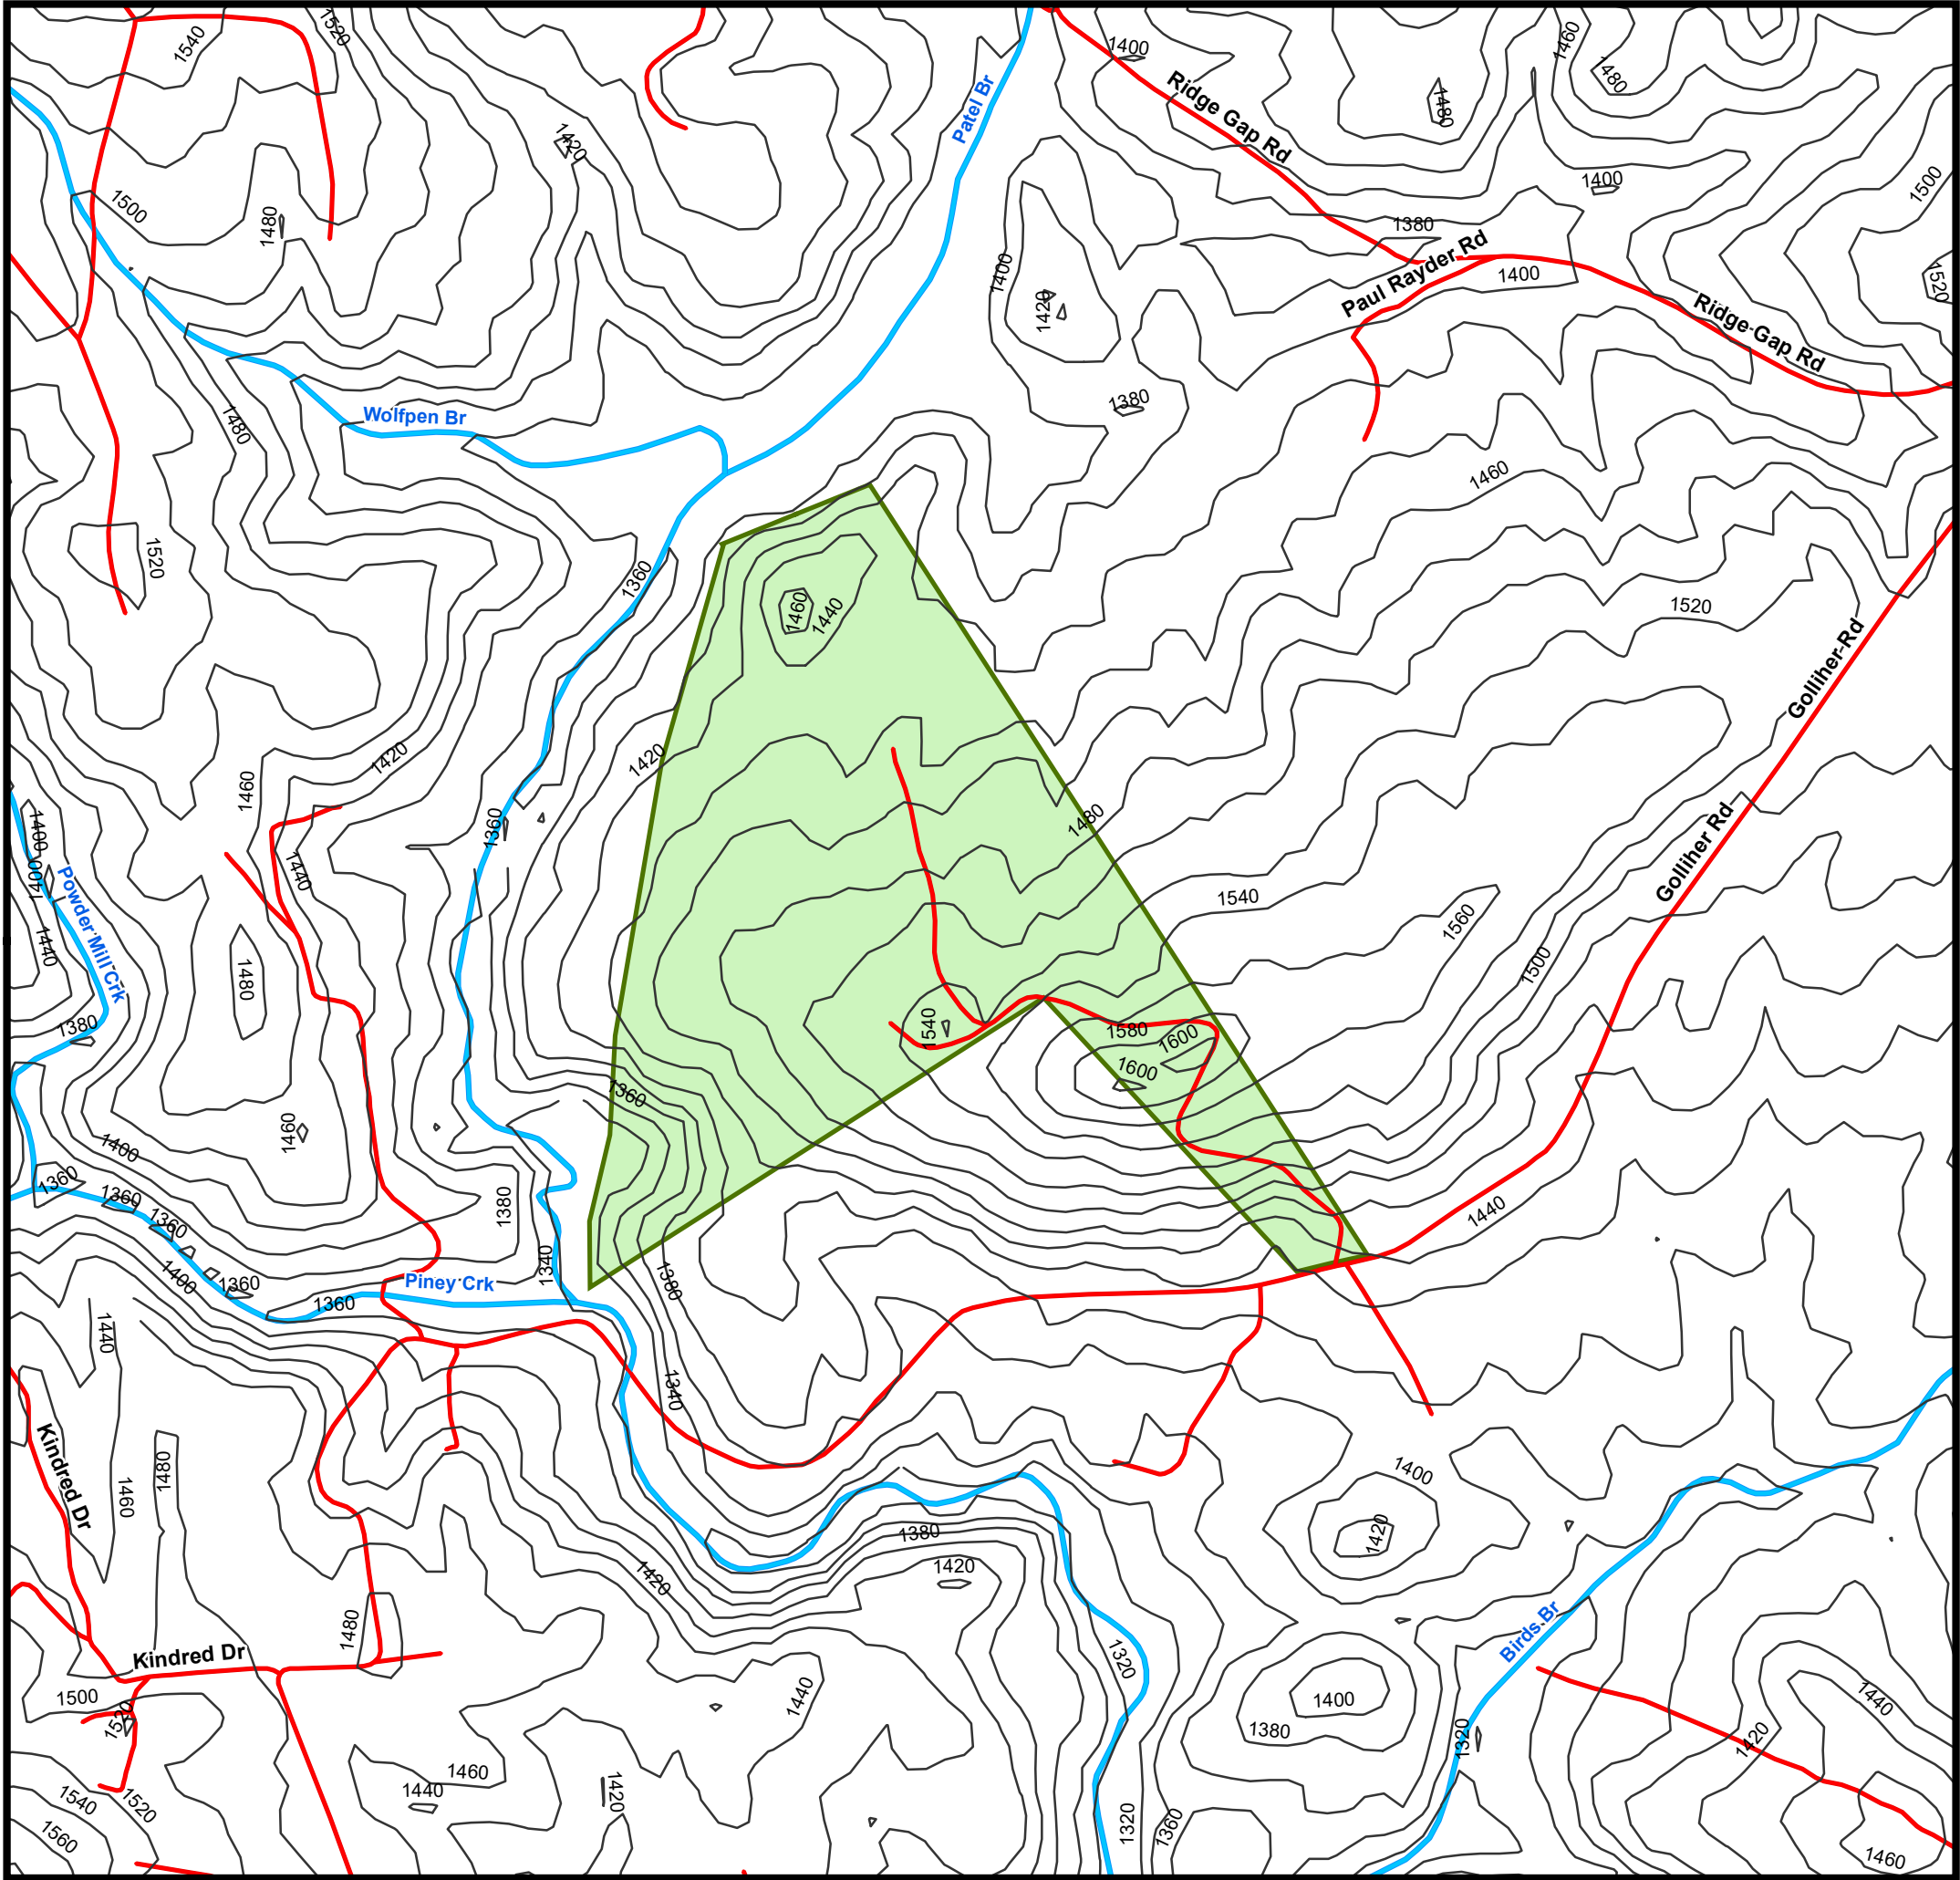

Property: Sequatchie, LLC
County, State: Cumberland, TN
Tract: 1008
Acres(+/-): 111

Legend

- Topo-20 Ft.
- Rivers/Creeks
- Roads
- Lakes/Ponds