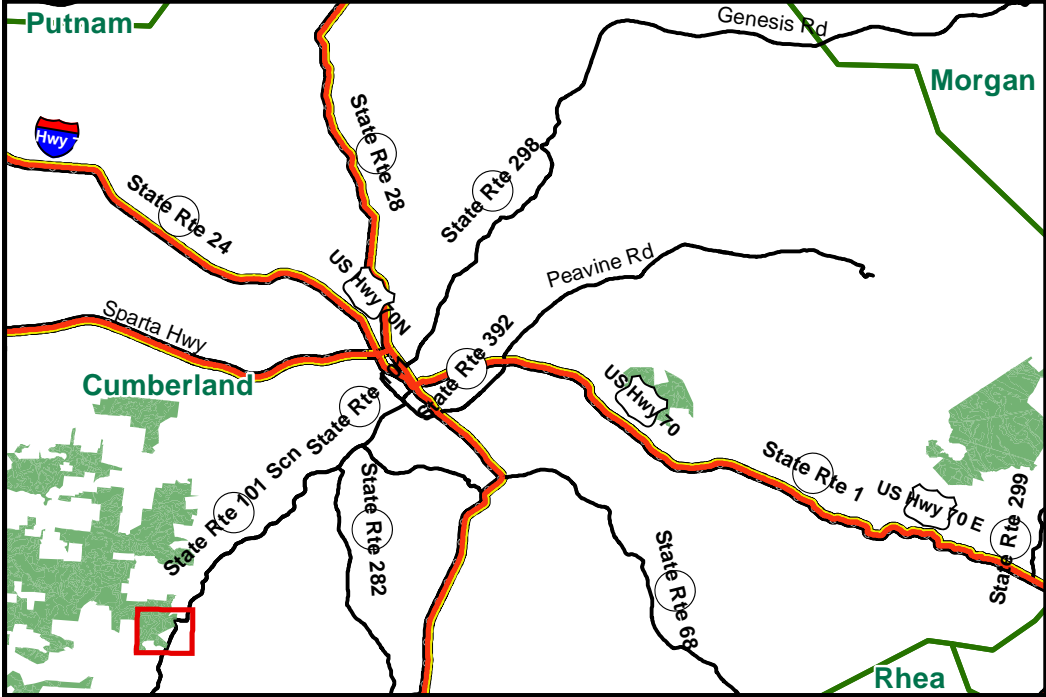

Property: Sequatchie, LLC  
 County, State: Cumberland, TN  
 Tract: 1016 East of Creek  
 Acres(+/-): 251

**Legend**

- Rivers/Creeks
- Roads
- County Boundaries