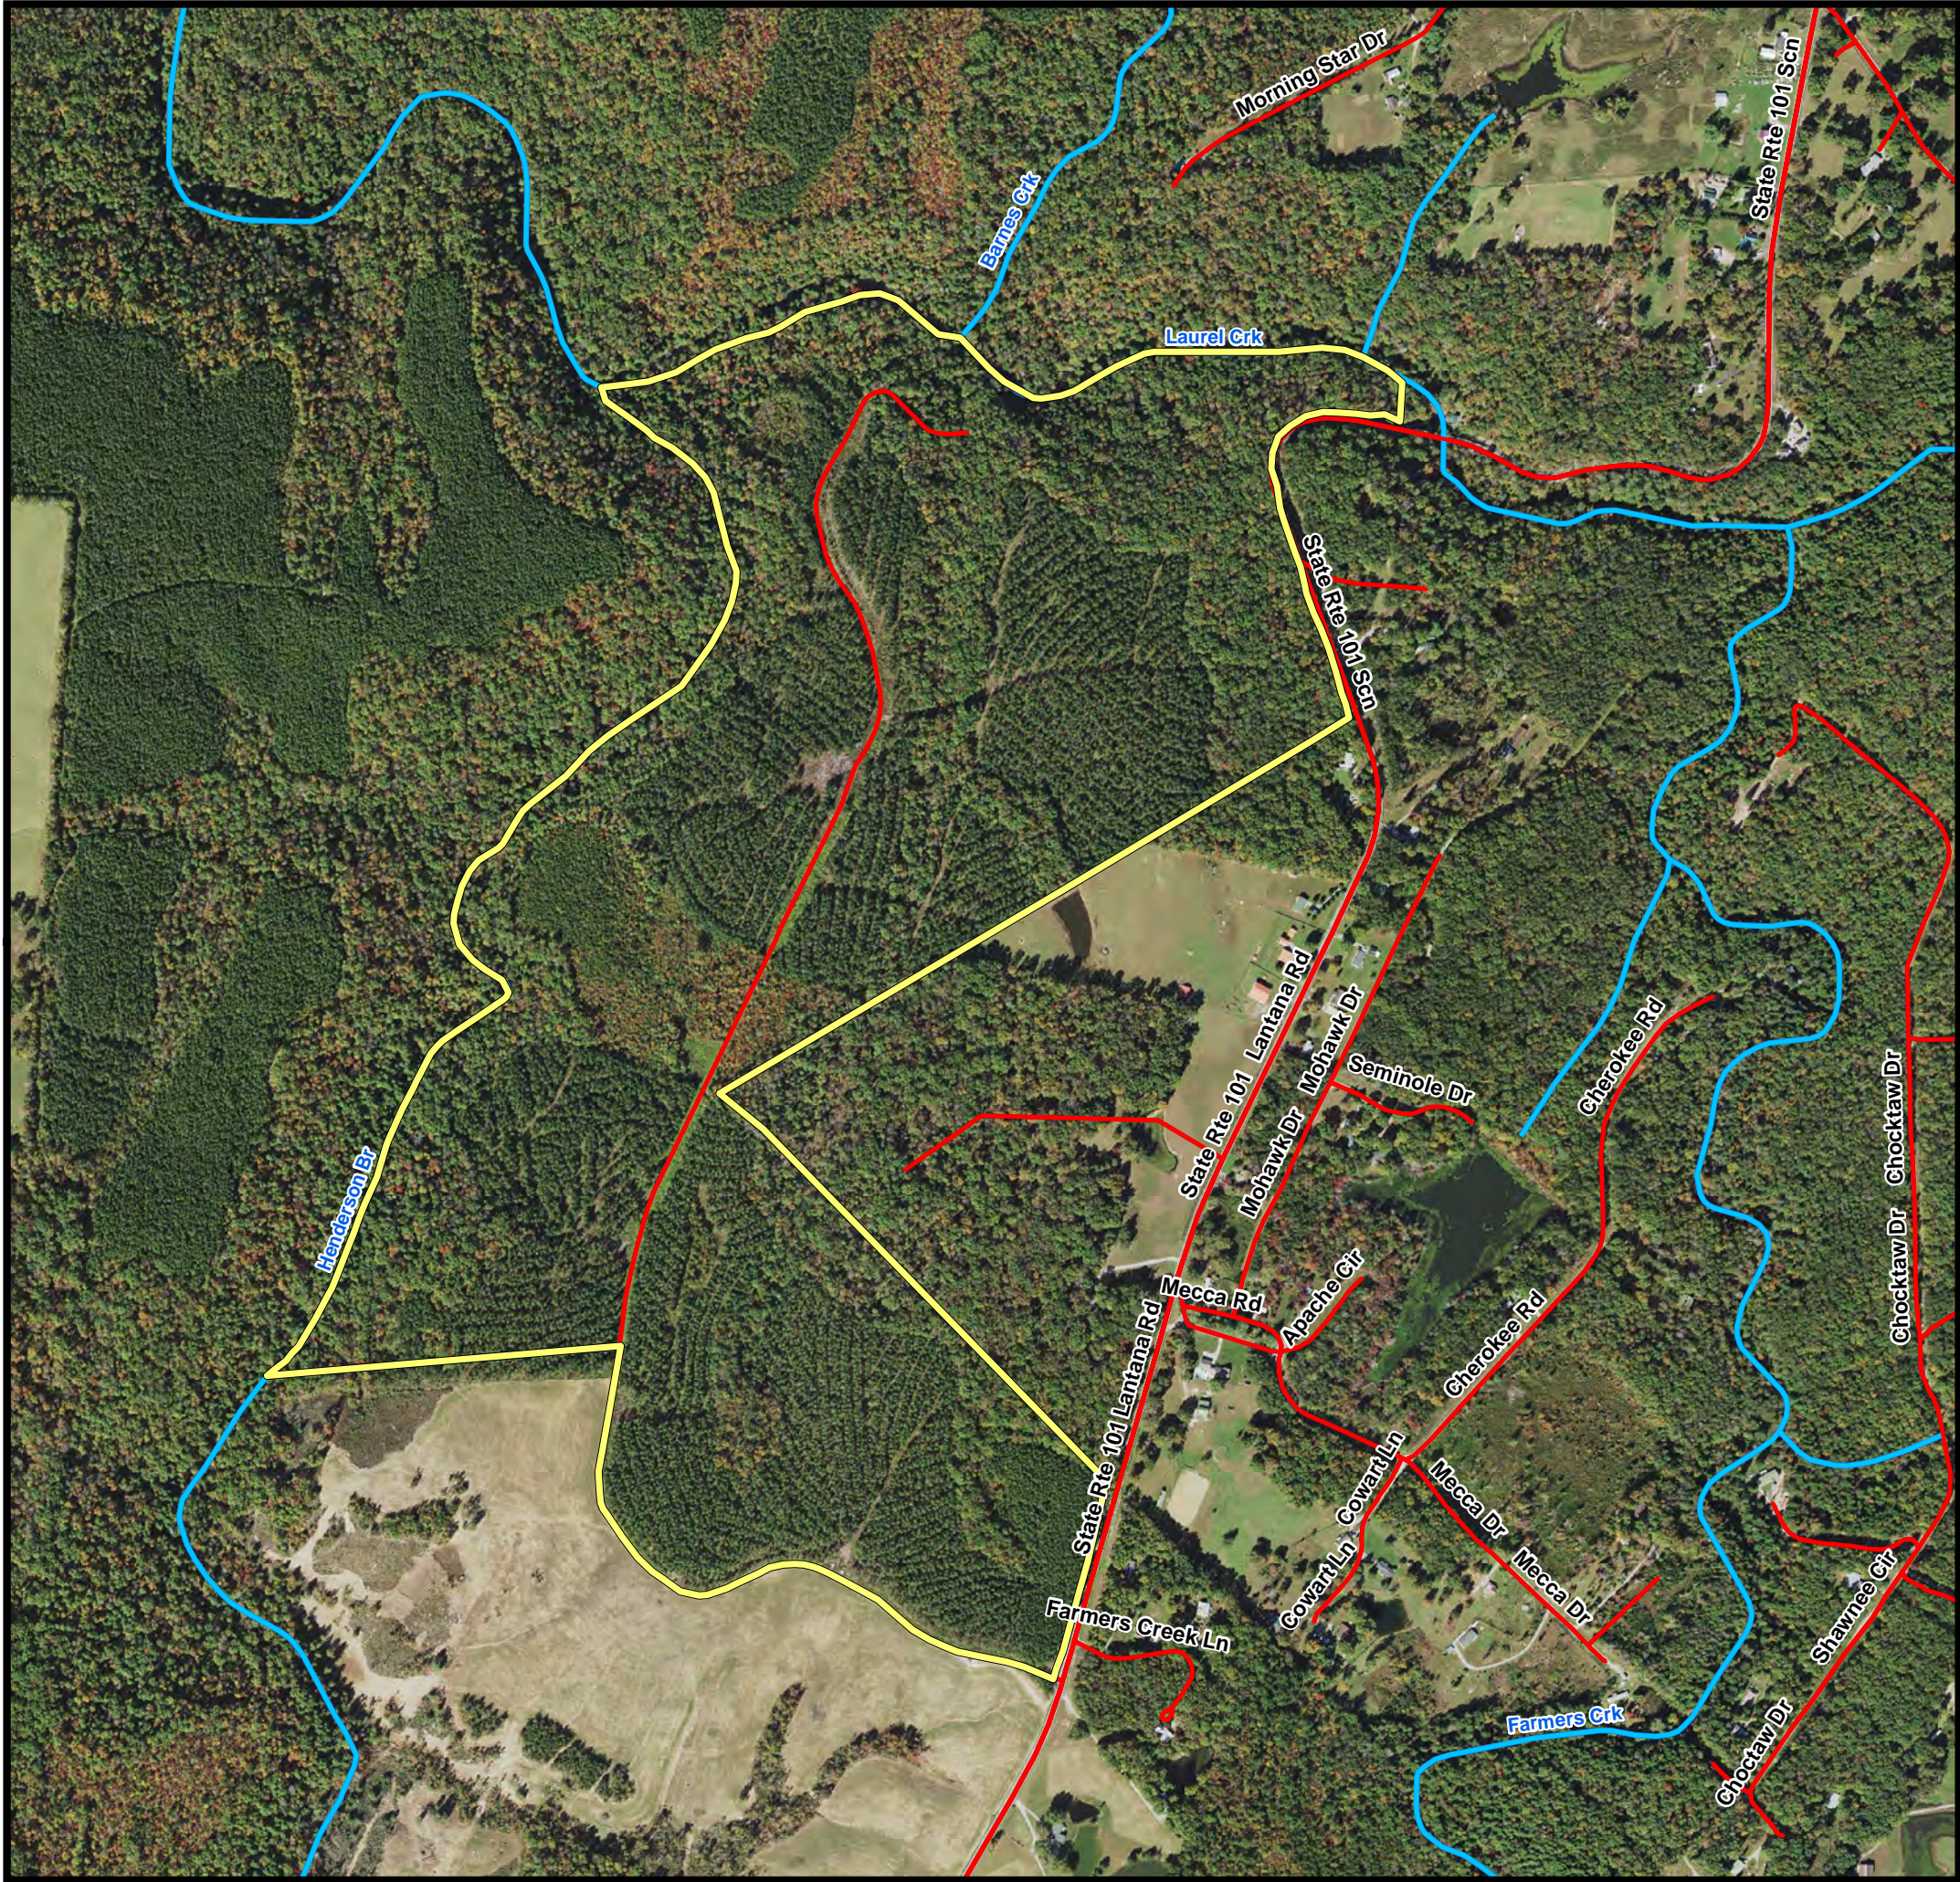

Property: Sequatchie, LLC  
 County, State: Cumberland, TN  
 Tract: 1016 East of Creek  
 Acres(+/-): 251

**Legend**

- Rivers/Creeks
- Roads
- County Boundaries