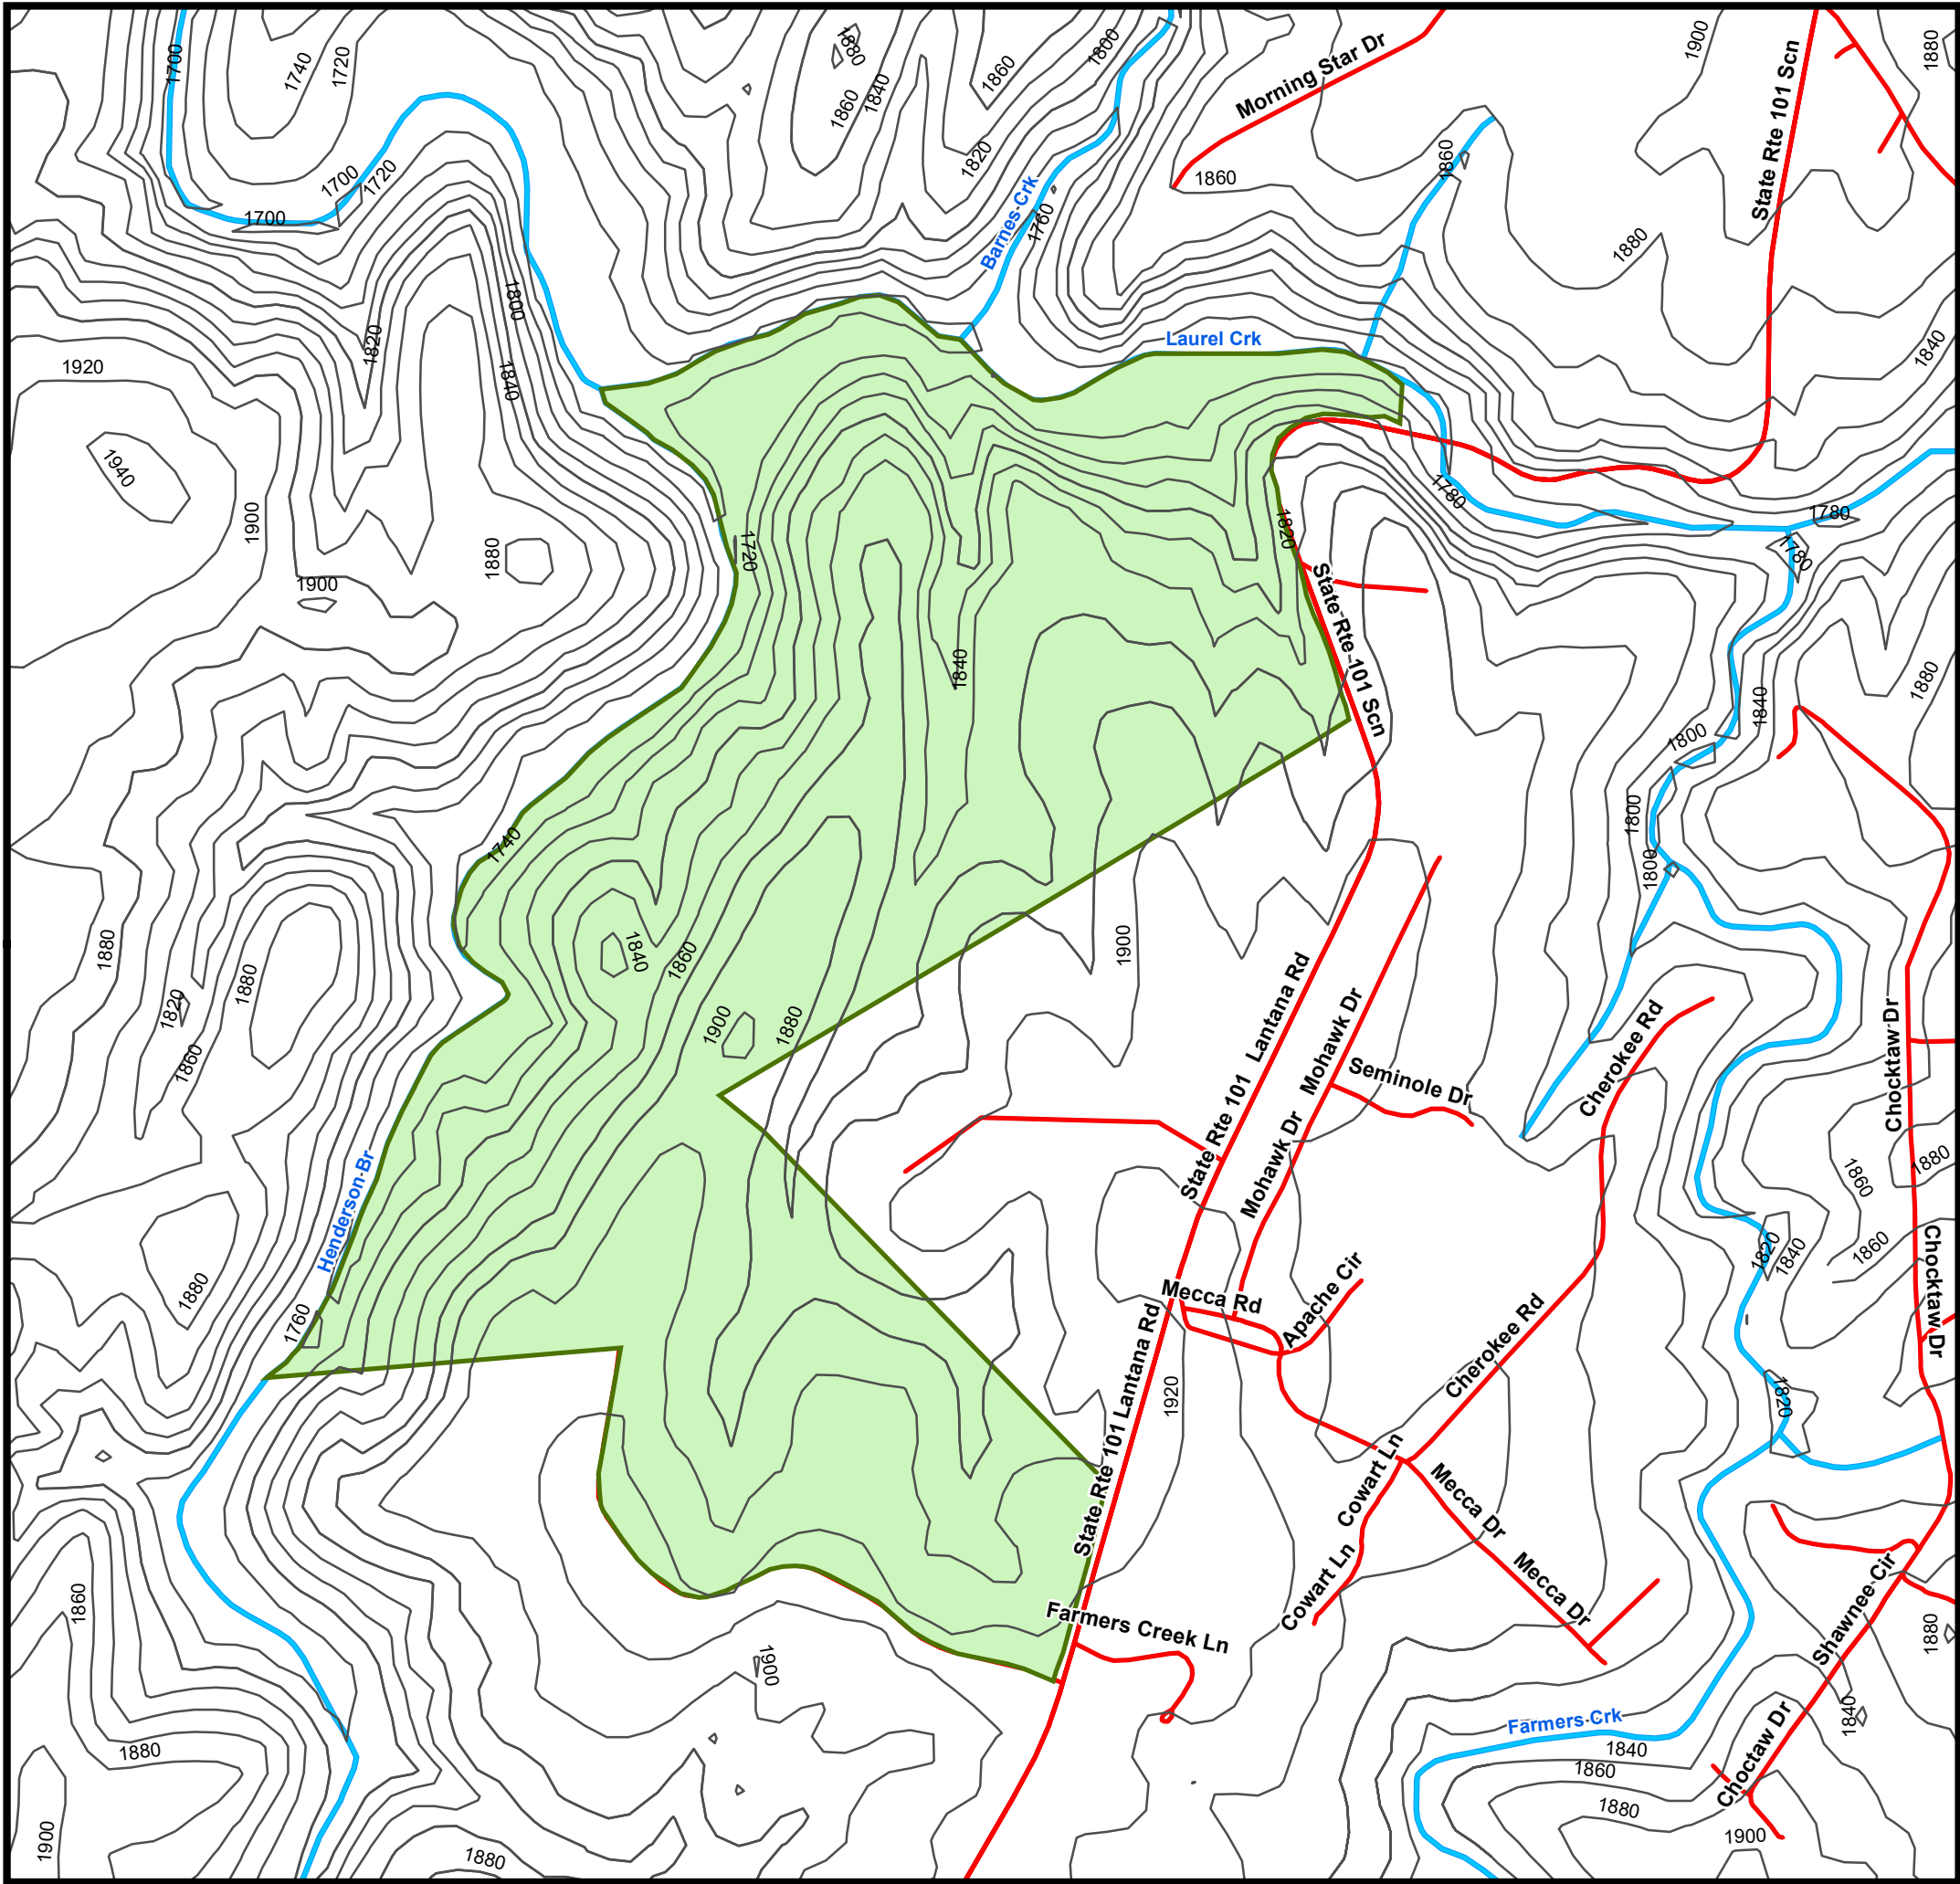

Property: Sequatchie, LLC
 County, State: Cumberland, TN
 Tract: 1016 East of Creek
 Acres(+/-): 251

Legend

- Rivers/Creeks
- Roads
- County Boundaries