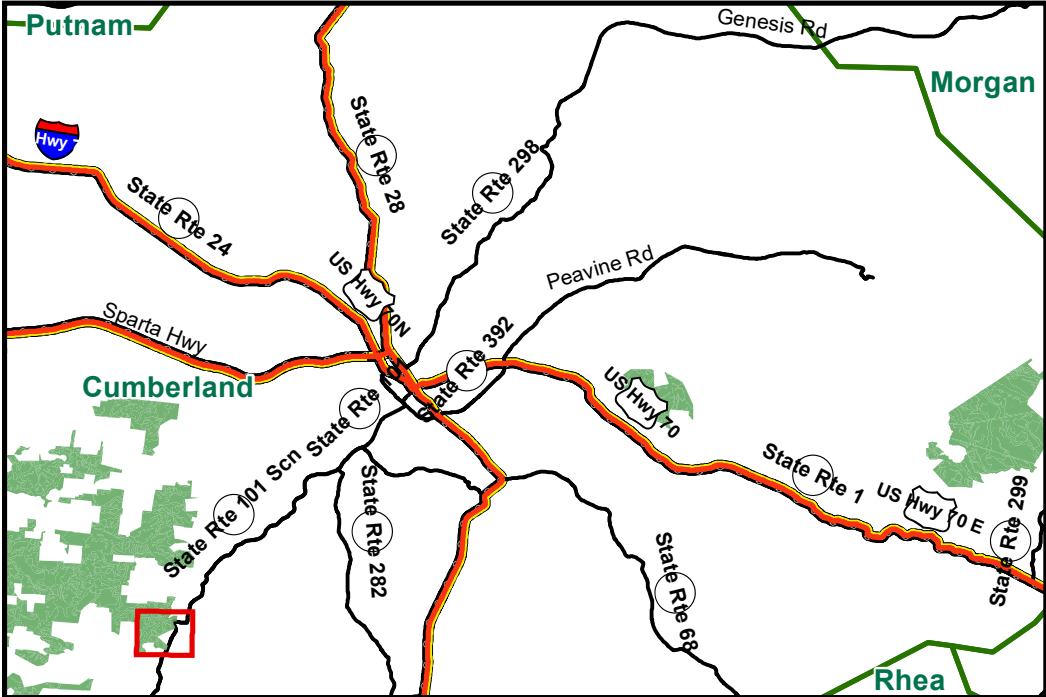

Property: Sequatchie, LLC
 County, State: Cumberland, TN
 Tract: 1016 East of Creek
 Acres(+/-): 251

Legend

- Rivers/Creeks
- Roads
- County Boundaries