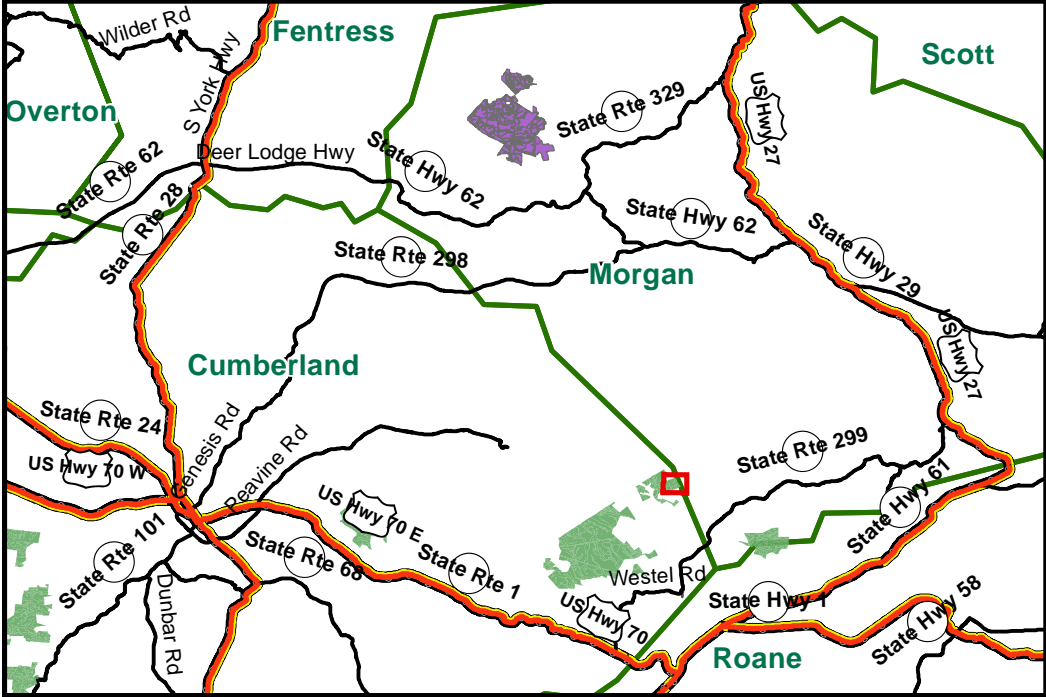

Property: Sequatchie, LLC
County, State: Cumberland, TN
Tract: 1001 East of Quarry Rd.
Acres(+/-): 93

Legend

- Farm Gate
- Rivers/Creeks
- Roads
- County Boundaries