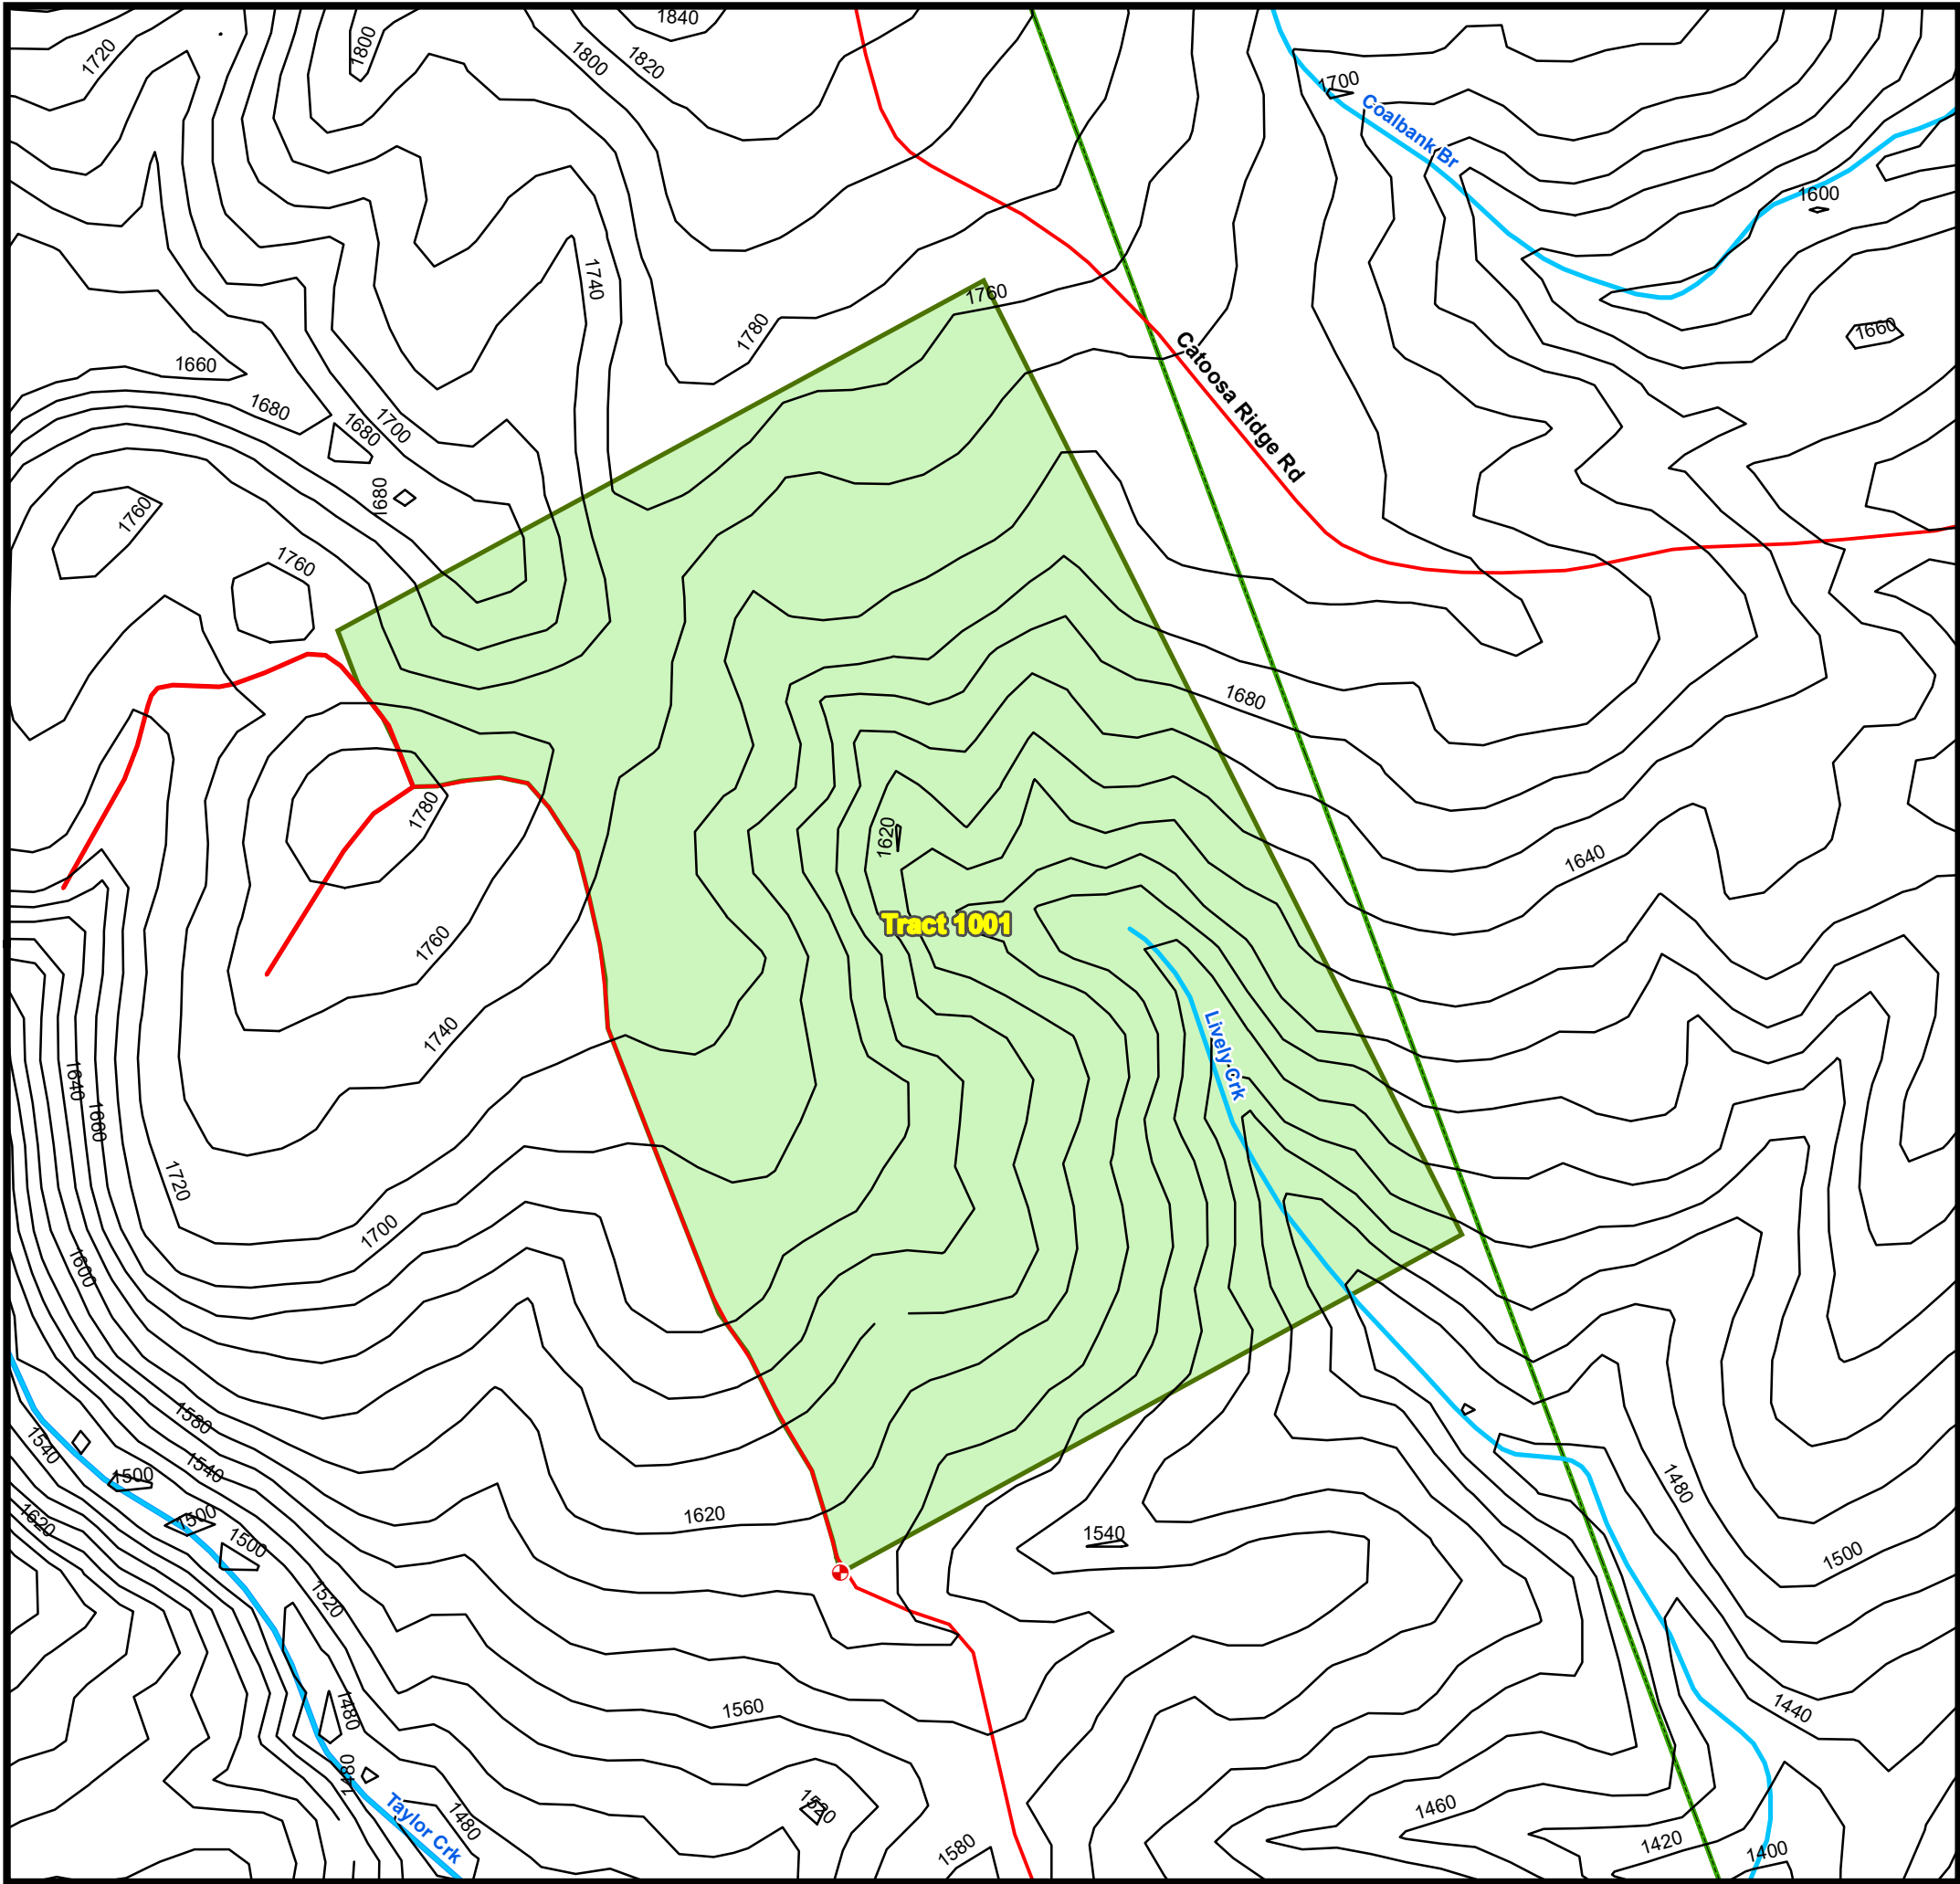

Property: Sequatchie, LLC
County, State: Cumberland, TN
Tract: 1001 East of Quarry Rd.
Acres(+/-): 93

Legend

-  Farm Gate
-  Rivers/Creeks
-  Roads
-  County Boundaries