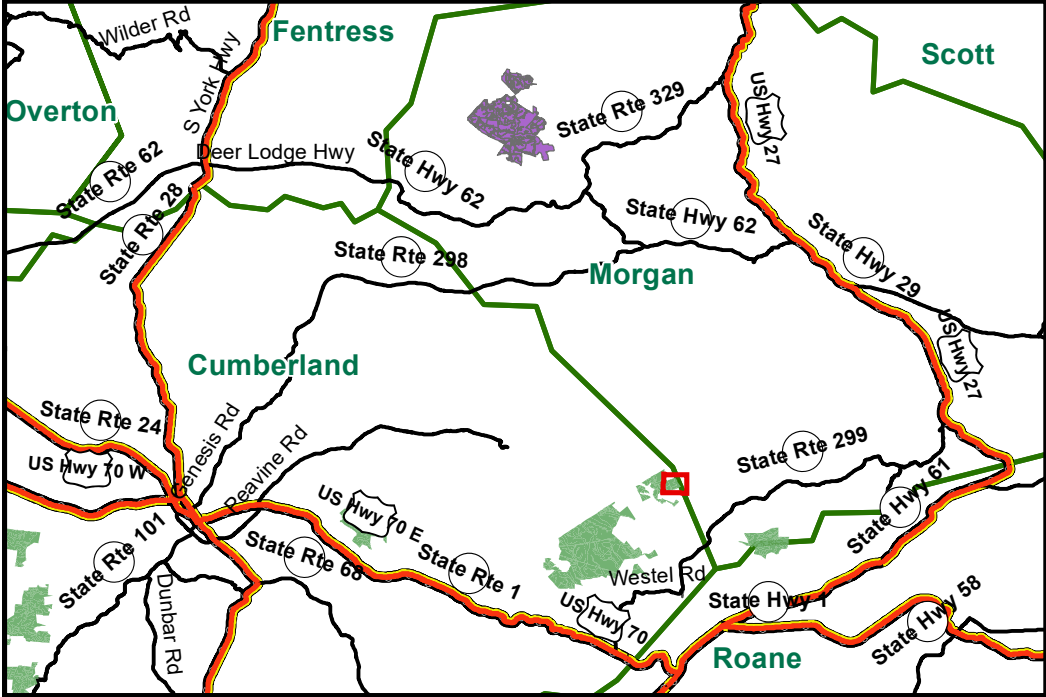

Property: Sequatchie, LLC
County, State: Cumberland, TN
Tract: 1001 East of Quarry Rd.
Acres(+/-): 93

Legend

-  Farm Gate
-  Rivers/Creeks
-  Roads
-  County Boundaries