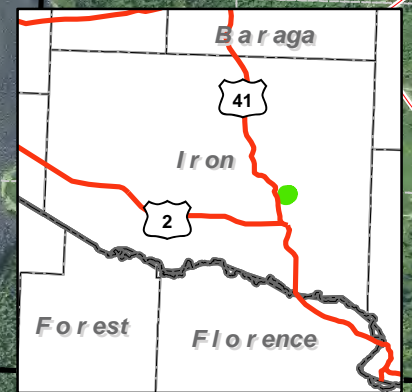

HOLMES LAKE

COUNTY: Iron
STATE: Michigan

4/16/2019

A subsidiary of
American Forest Management, Inc.
AFMrealestate.com

43N33W01

43N32W06

43N32W05

43N32W04

US Hwy 141

Rock Crutcher Rd