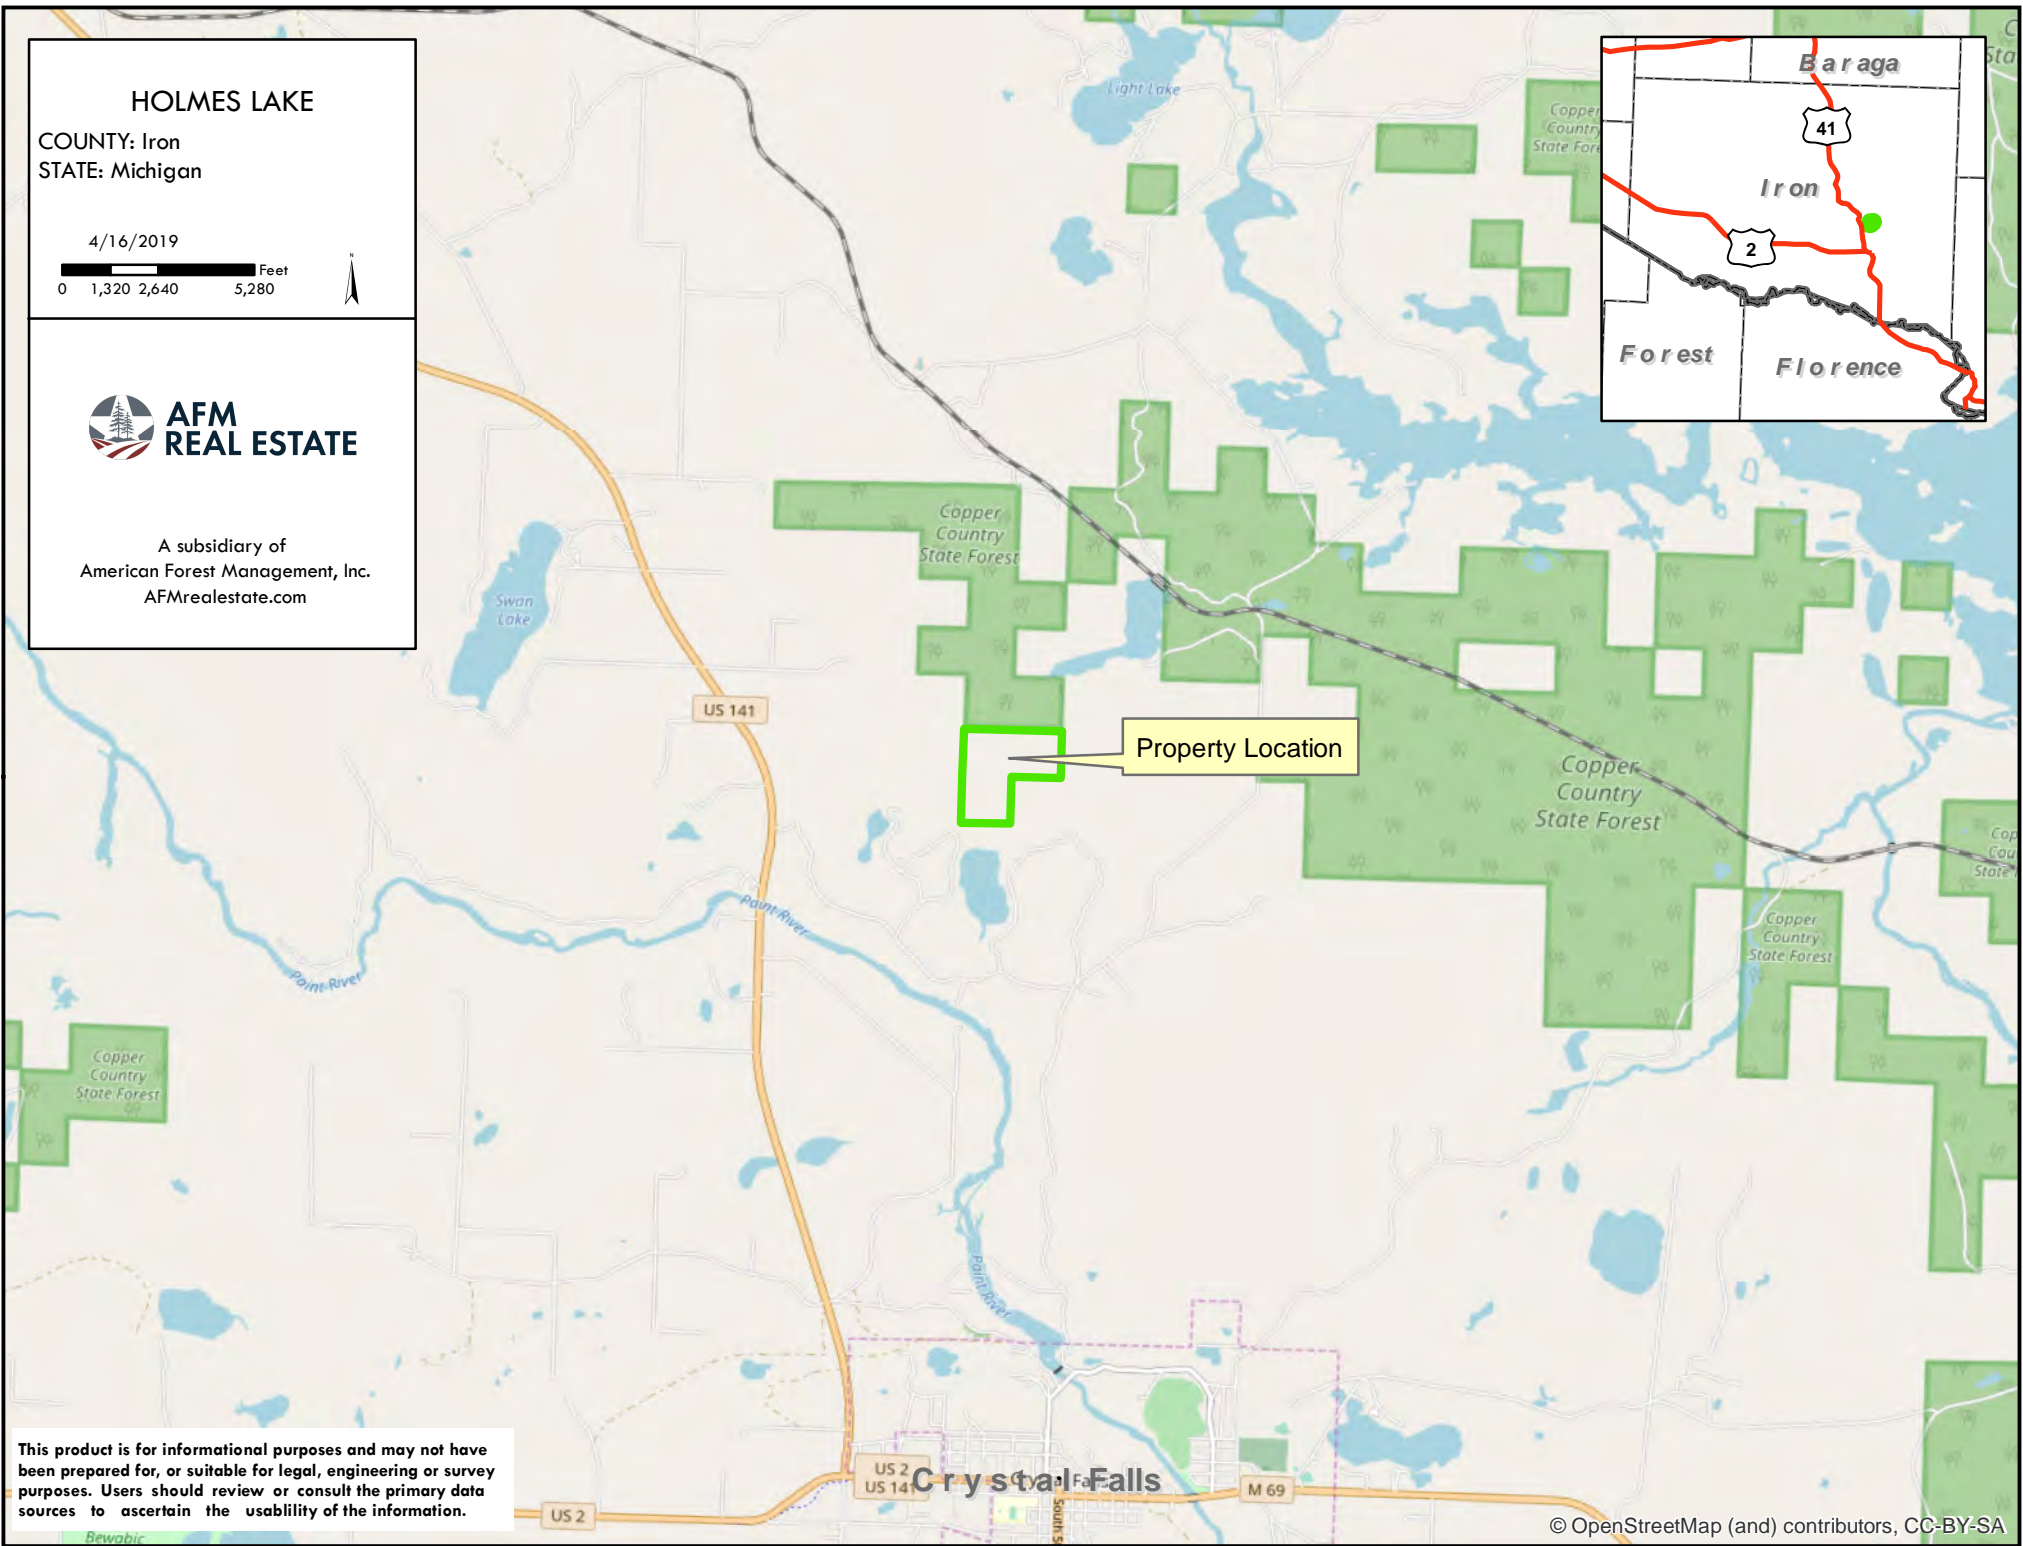

HOLMES LAKE

COUNTY: Iron
STATE: Michigan

4/16/2019

0 1,320 2,640 5,280 Feet

A subsidiary of
American Forest Management, Inc.
AFMrealestate.com

Property Location

This product is for informational purposes and may not have been prepared for, or suitable for legal, engineering or survey purposes. Users should review or consult the primary data sources to ascertain the usability of the information.