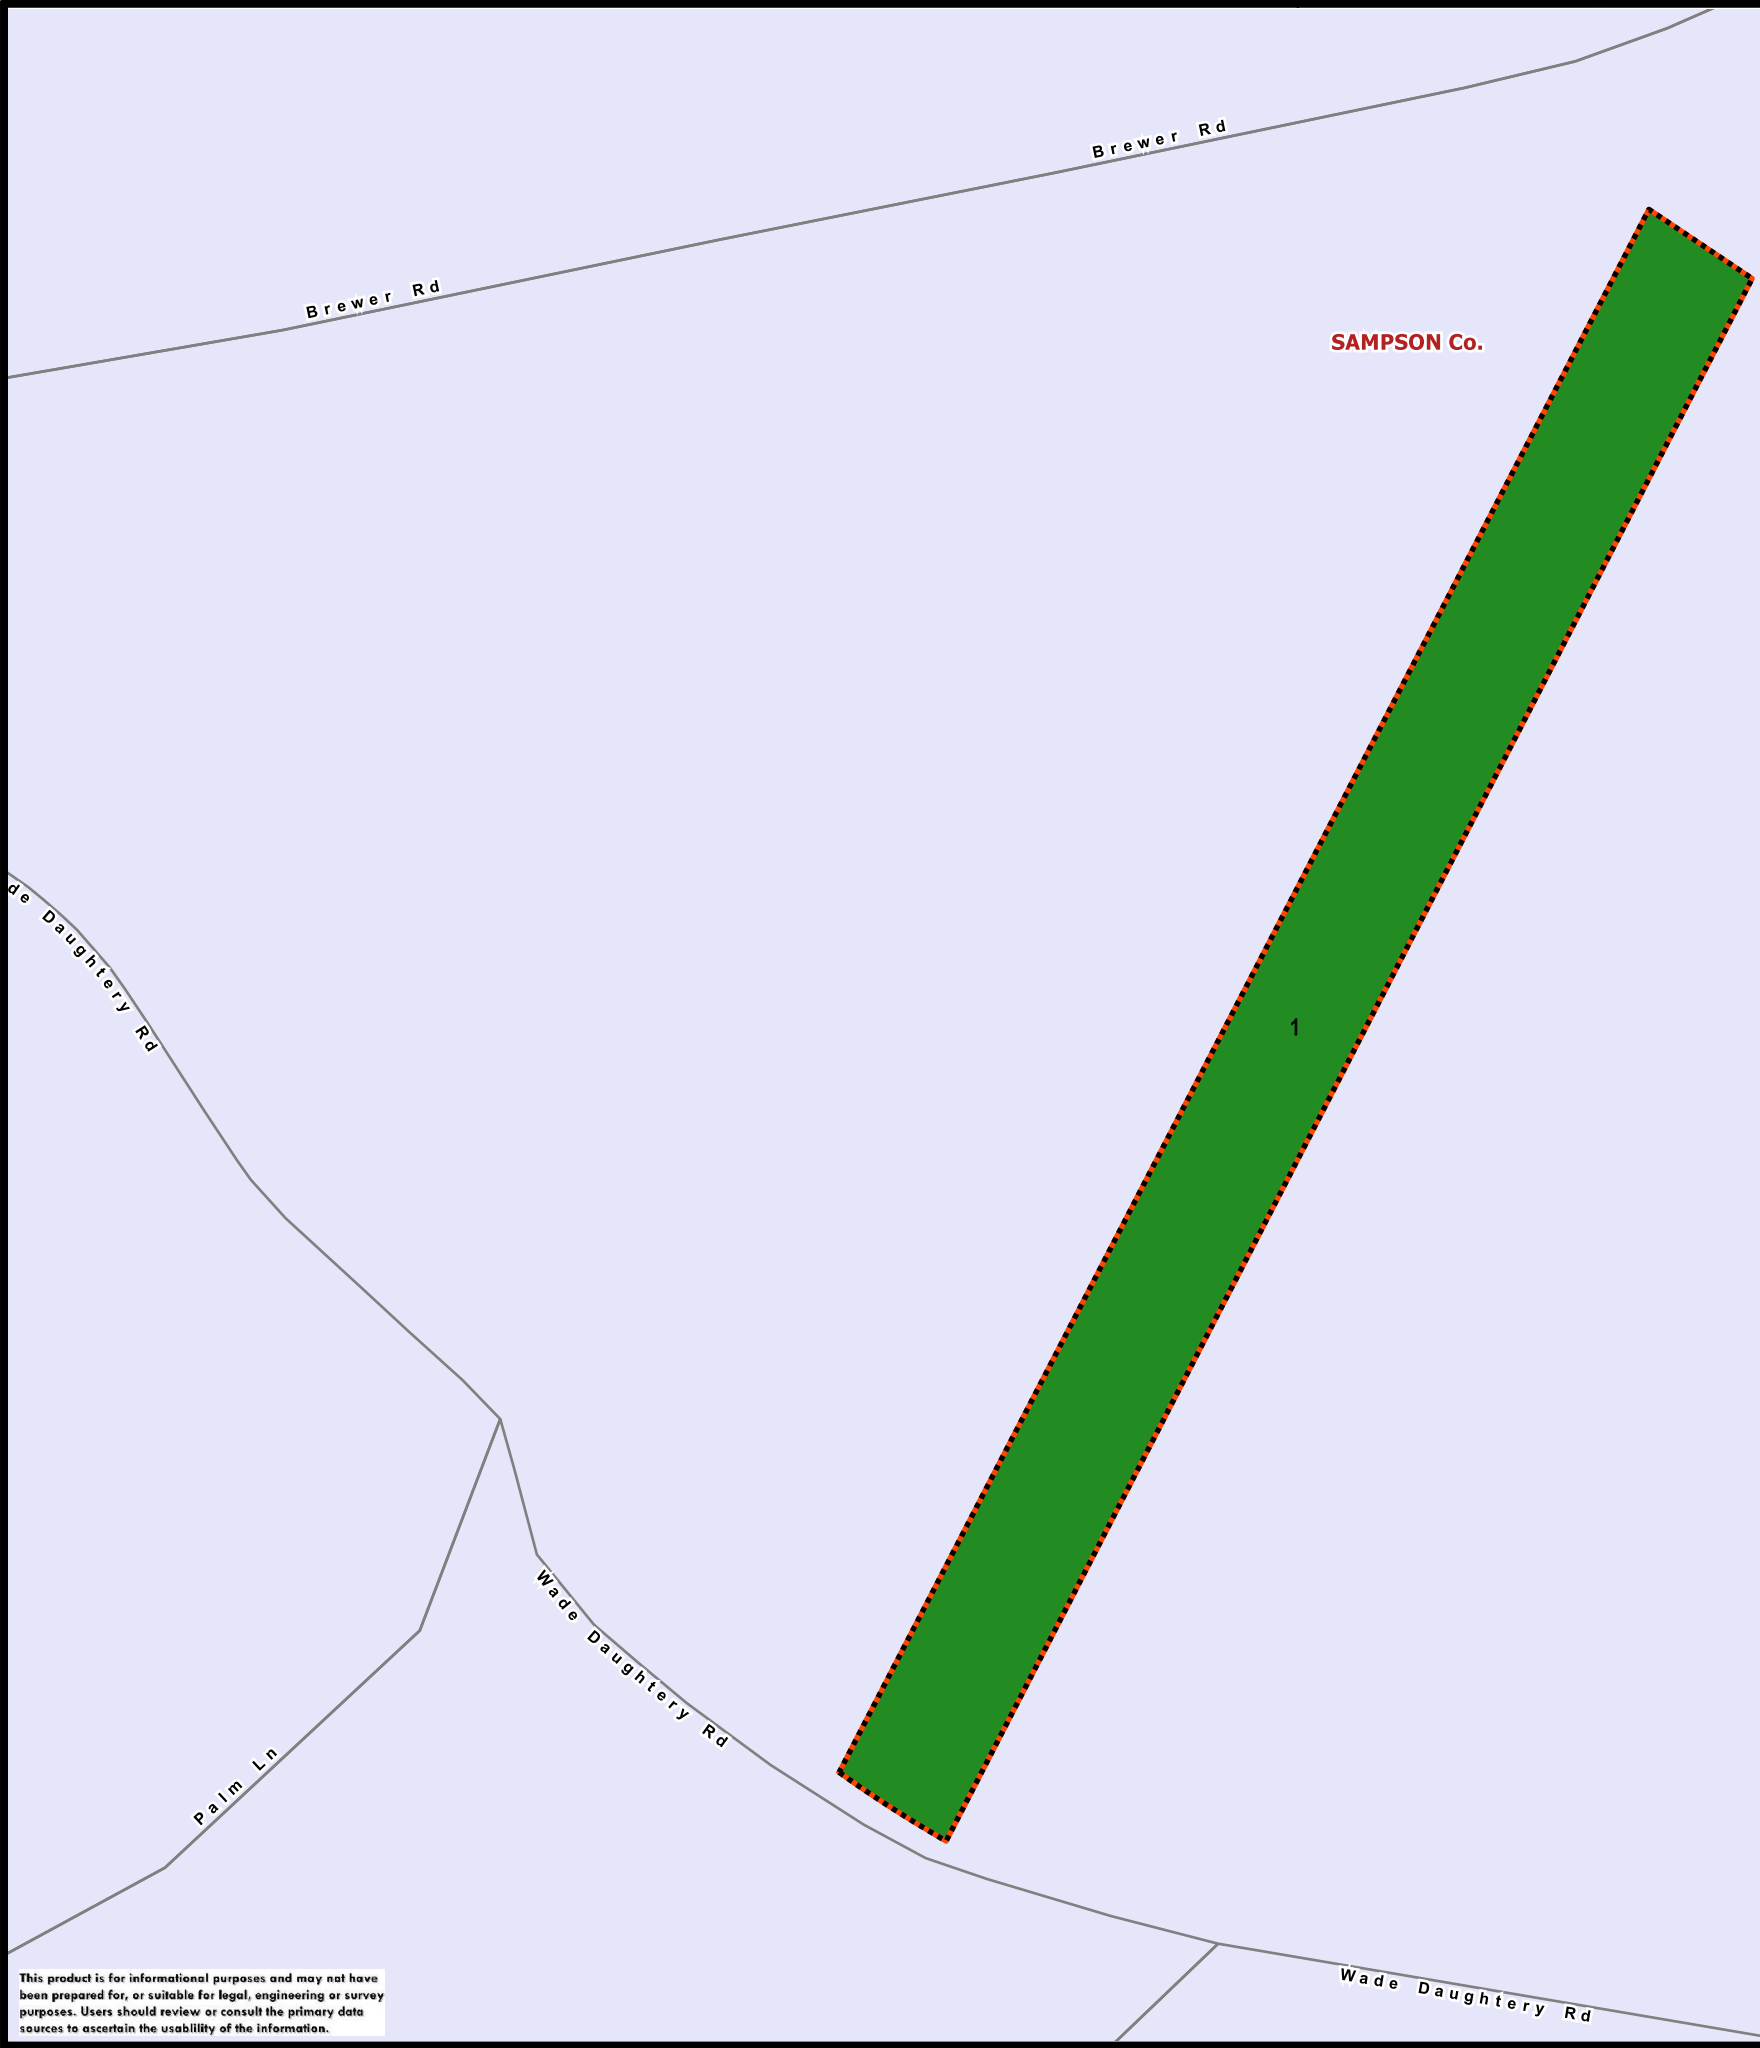

# PINEY\_GROVE\_LOT

COUNTY: SAMPSON

STATE: NC

ACRES: 9.5

Map Scale 1 in :264 ft  
Reference Scale 1:3168

AFM Real Estate  
AFMRealEstate.com

STAND	DOM_S_NAME	YEAR_EST	ACRES
1	PINE	2005	9.54
TOTAL ACRES = 9.54			