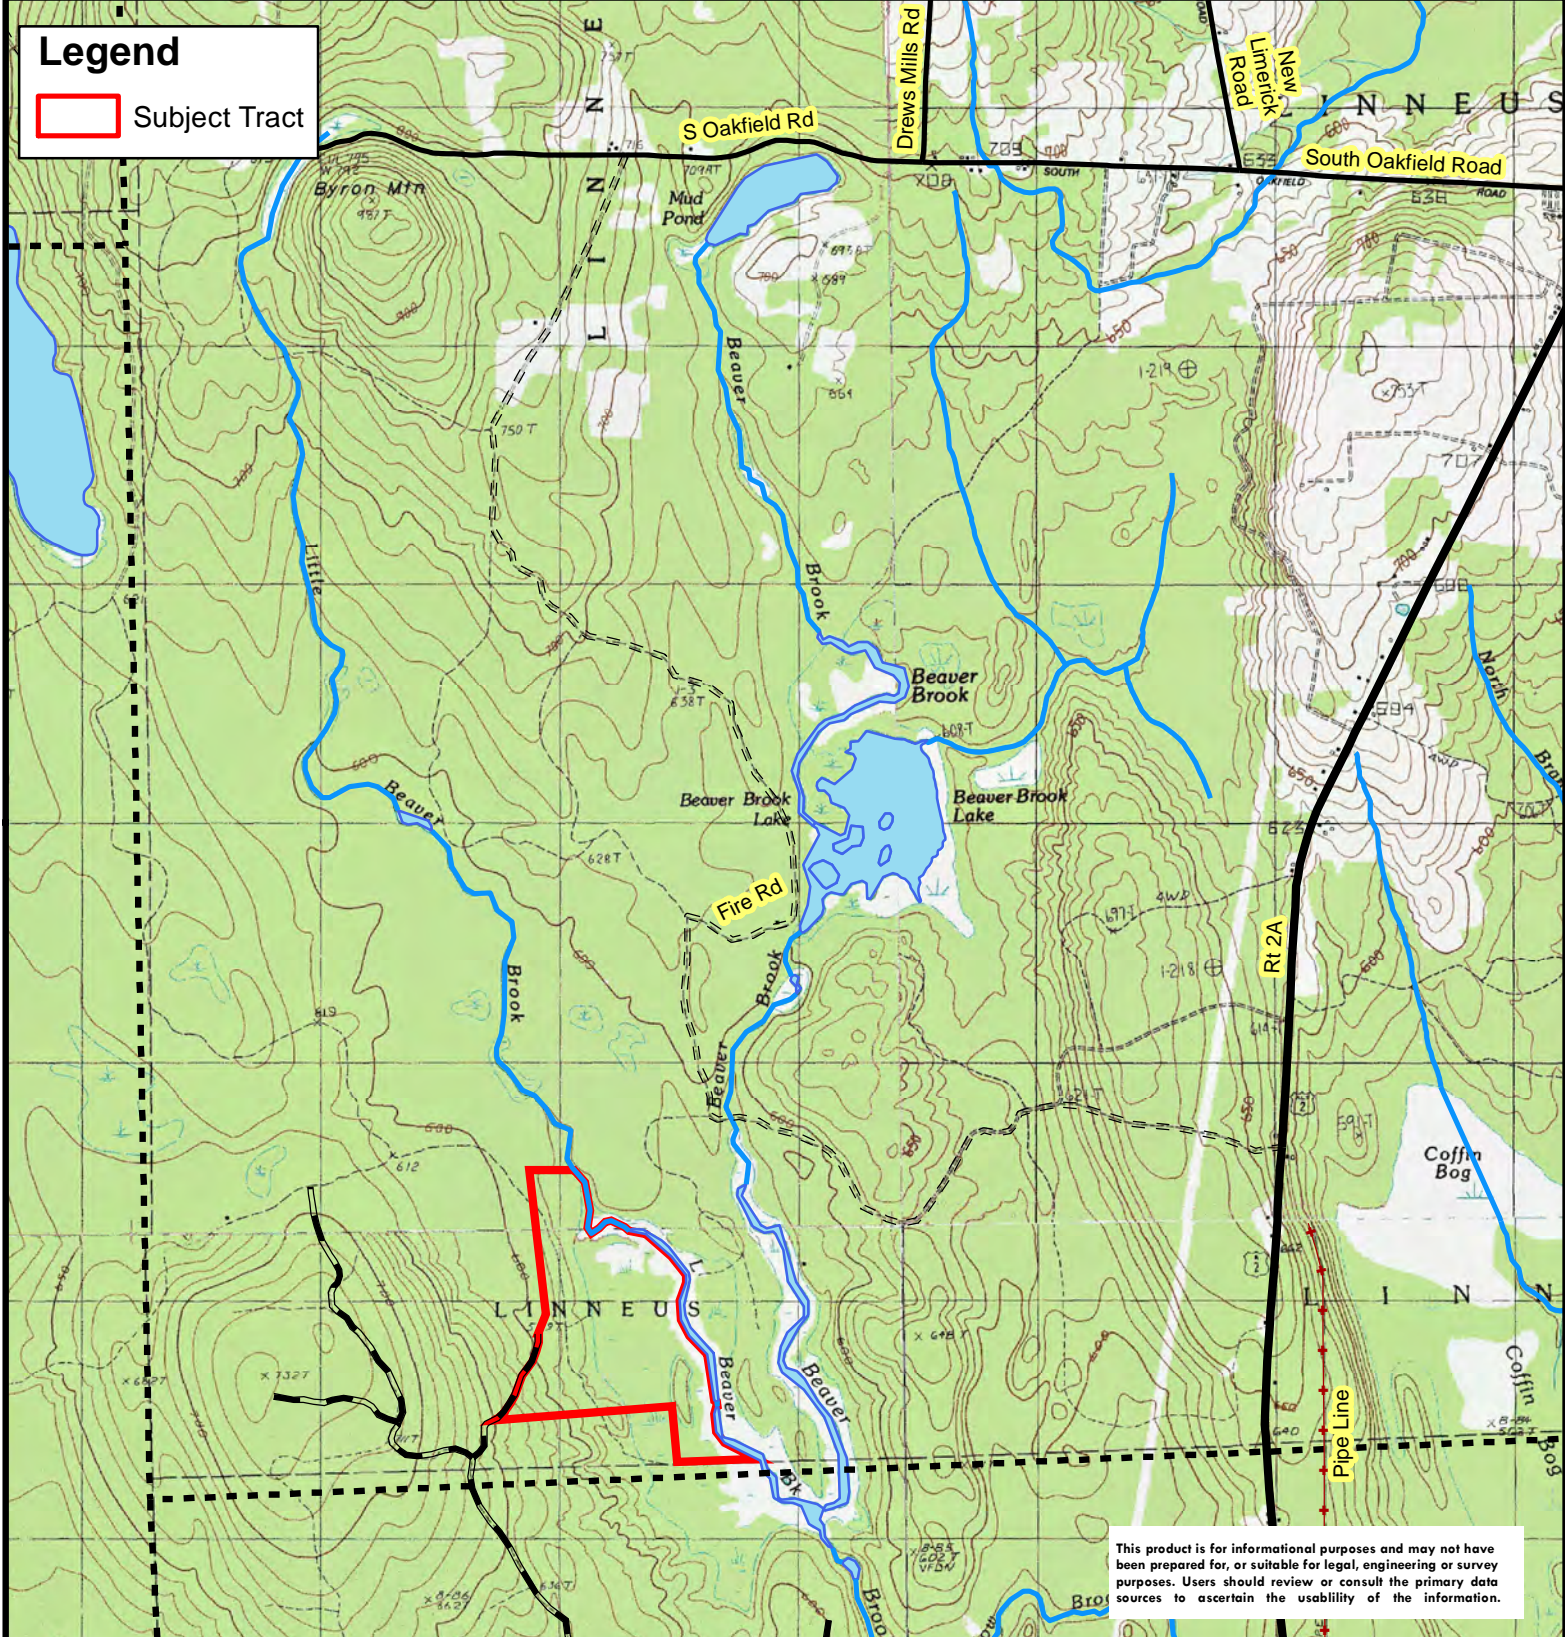

Legend

 Subject Tract

This product is for informational purposes and may not have been prepared for, or suitable for legal, engineering or survey purposes. Users should review or consult the primary data sources to ascertain the usability of the information.

John Colannino — Broker
 40 Champion Lane
 Milford ME, 04461
 Cell: (207) 266-7355

John.Colannino@afmforest.com

TRACT: BEAVER LANE
 TOWN: Linneus
 COUNTY: Aroostook
 STATE: Maine
 ACRES: 167±

Sept 15, 2020
 American Forest Management, Inc.
www.americanforestmanagement.com