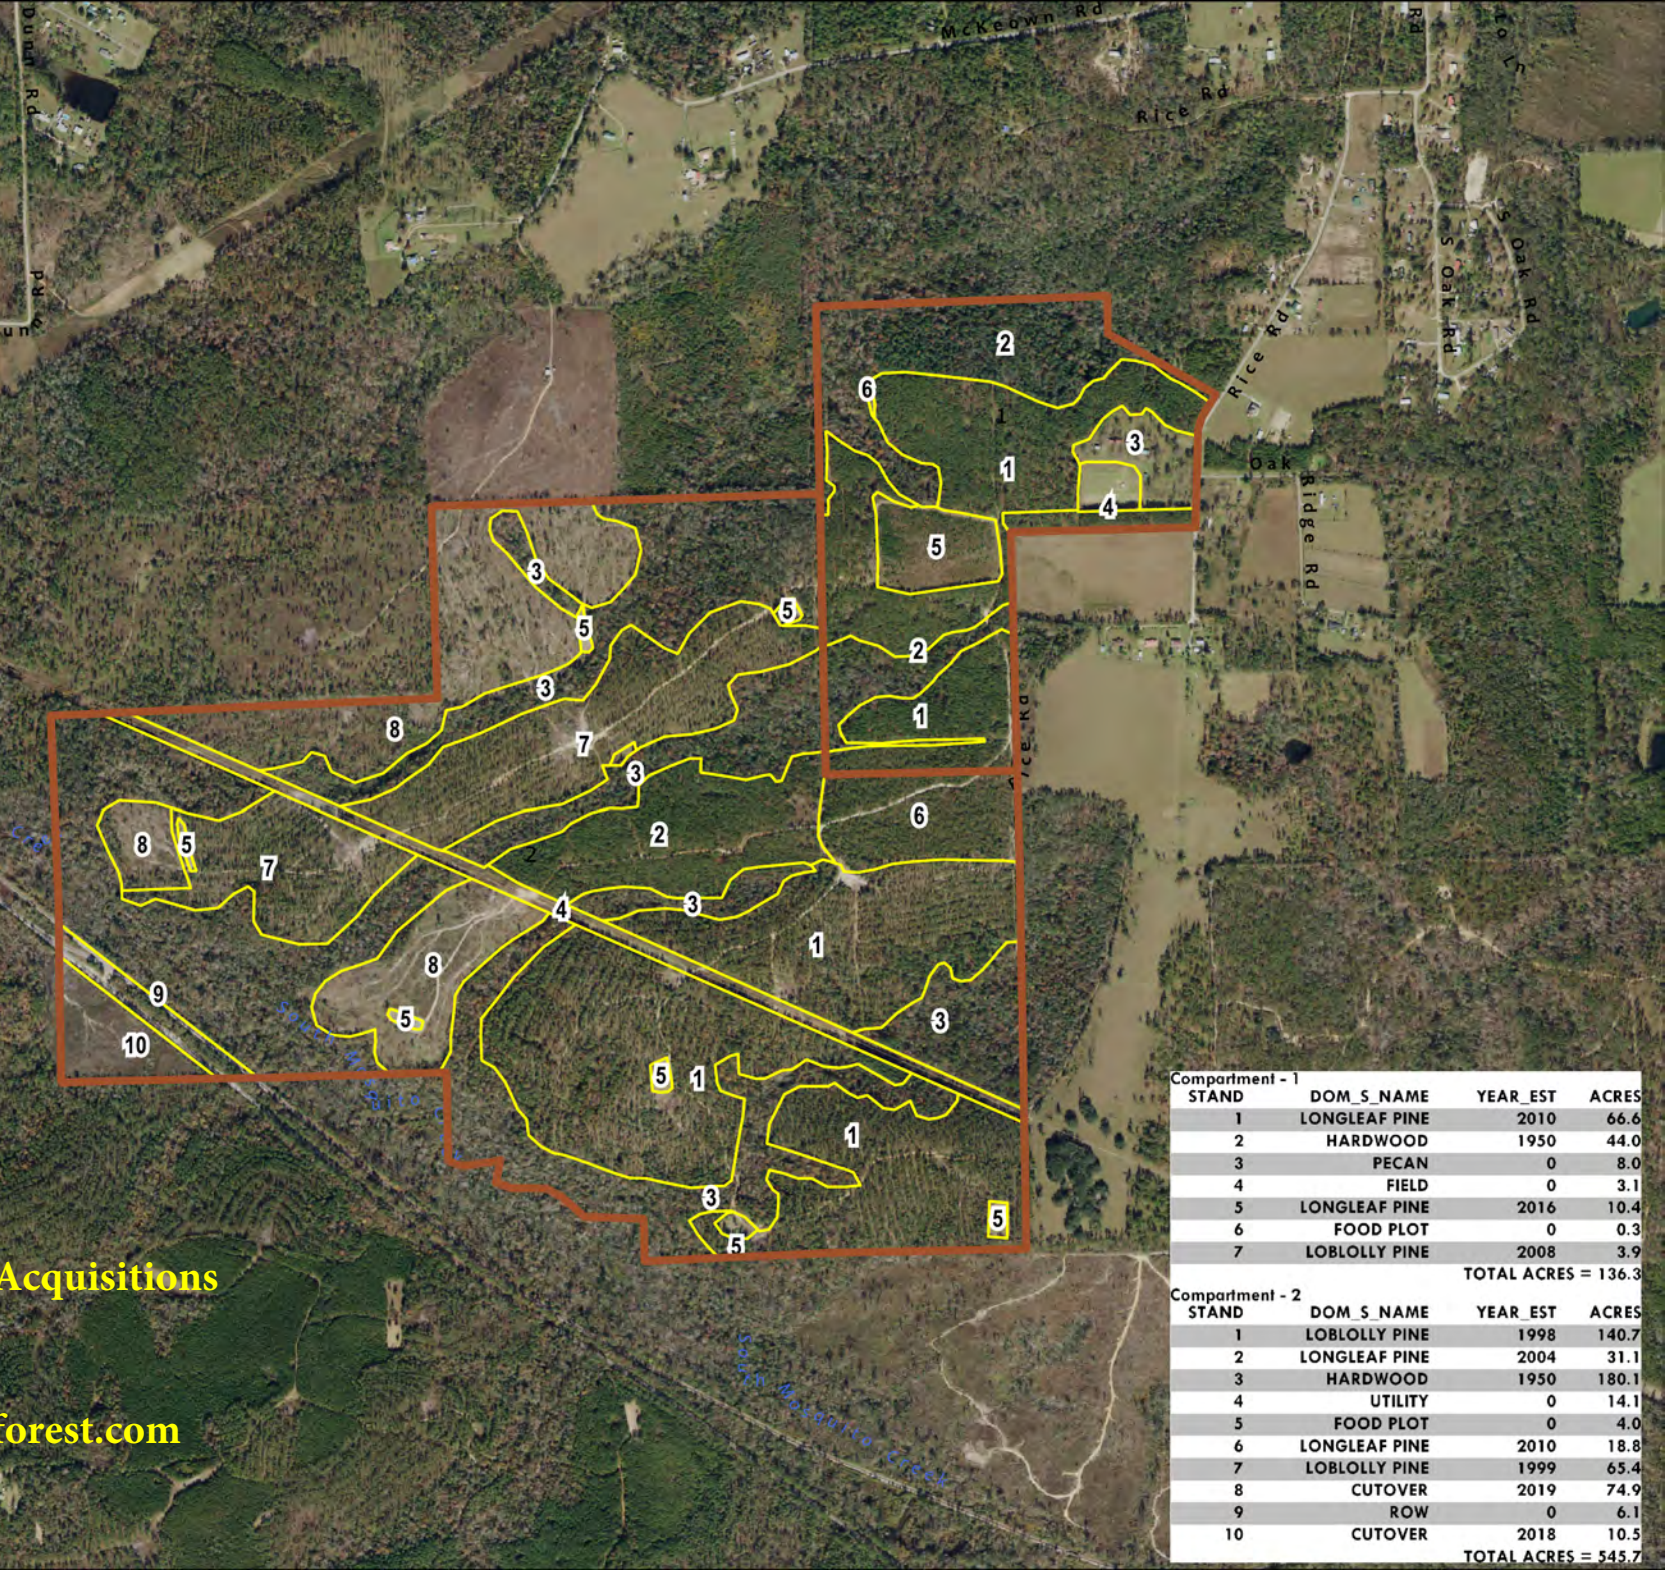

MOSQUITO CREEK

COUNTY: GADSDEN

STATE: FL

ACRES: 682

AFM Real Estate
AFMRealEstate.com

Contact:
Tony Mitchell
Real Estate Sales & Acquisitions
Licensed FL & AL
850.526.8466
tony.mitchell@afmforest.com

Compartment - 1

STAND	DOM_S_NAME	YEAR_EST	ACRES
1	LONGLEAF PINE	2010	66.6
2	HARDWOOD	1950	44.0
3	PECAN	0	8.0
4	FIELD	0	3.1
5	LONGLEAF PINE	2016	10.4
6	FOOD PLOT	0	0.3
7	LOBLOLLY PINE	2008	3.9
			TOTAL ACRES = 136.3

Compartment - 2

STAND	DOM_S_NAME	YEAR_EST	ACRES
1	LOBLOLLY PINE	1998	140.7
2	LONGLEAF PINE	2004	31.1
3	HARDWOOD	1950	180.1
4	UTILITY	0	14.1
5	FOOD PLOT	0	4.0
6	LONGLEAF PINE	2010	18.8
7	LOBLOLLY PINE	1999	65.4
8	CUTOVER	2019	74.9
9	ROW	0	6.1
10	CUTOVER	2018	10.5
			TOTAL ACRES = 545.7