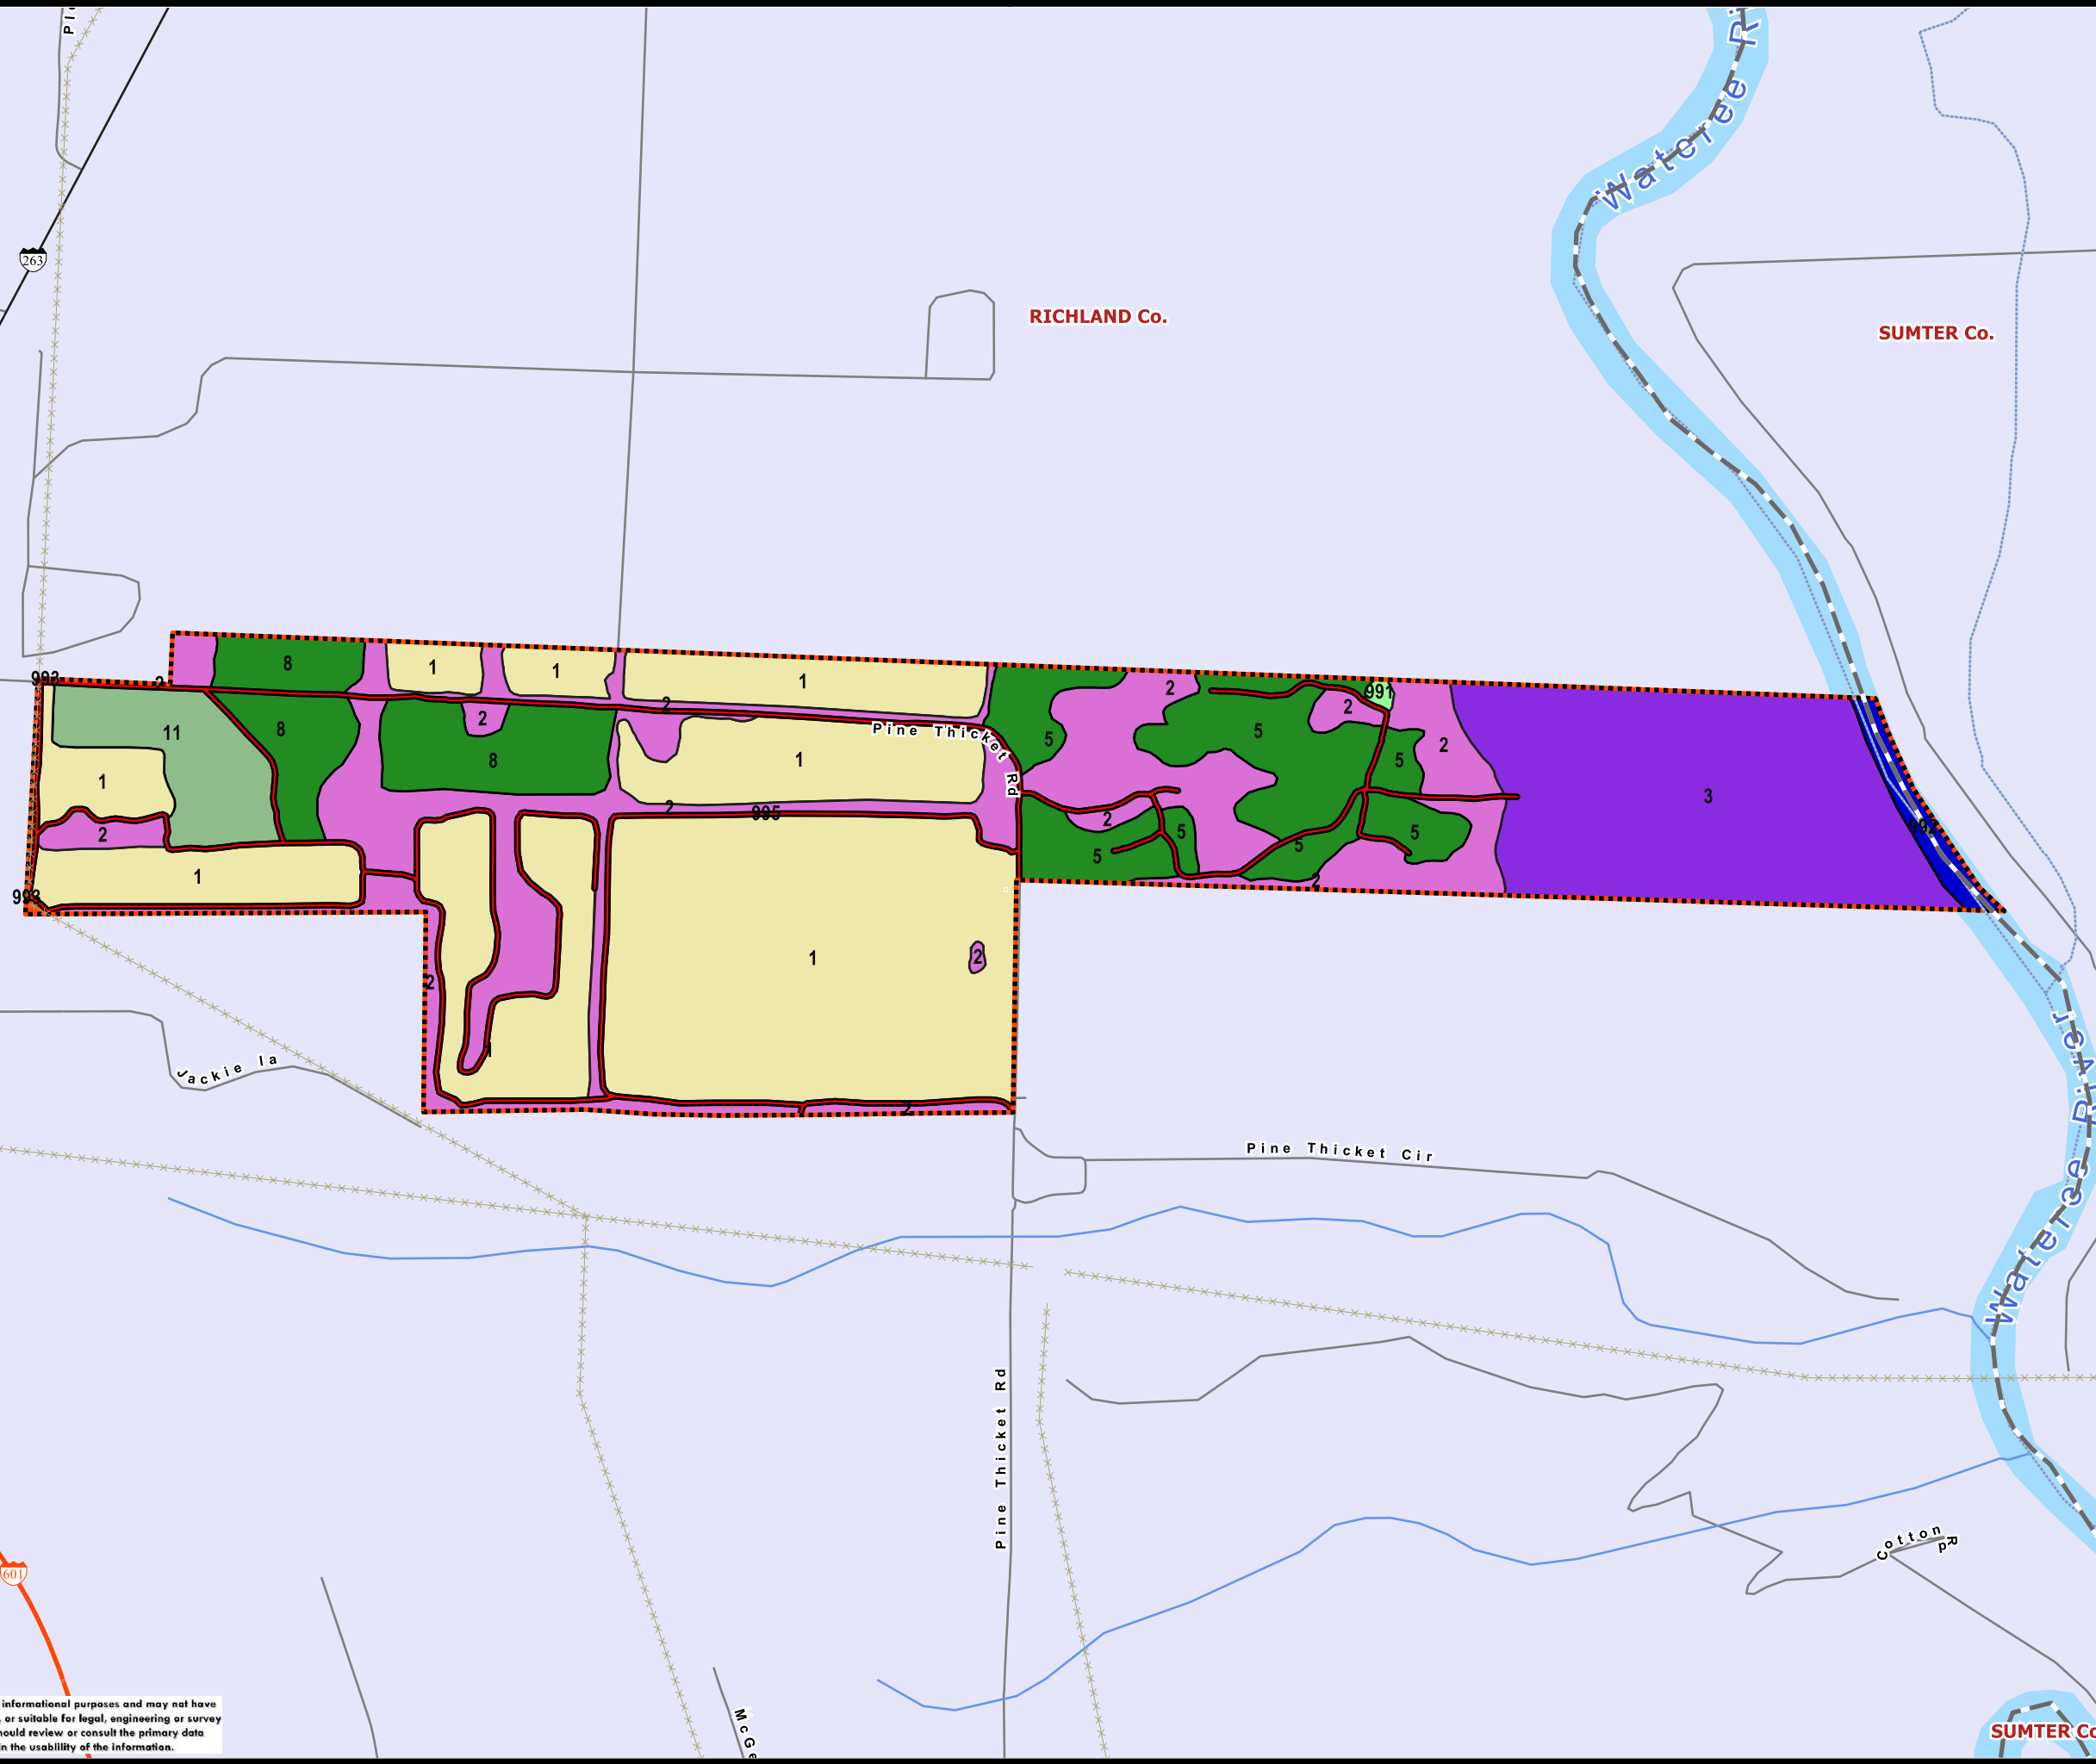

# BROADACRES\_TRACT

COUNTY: RICHLAND

STATE: SC

ACRES: 466.1

STAND	YEAR_EST	ORIGIN	DOM_S_NAME	S_T_DESC	ACRES
1	0	OPEN	AGRICULTURE	AG FIELD	189.1
2	0	NATURAL	HARDWOOD PINE		89.2
3	0	NATURAL	SWAMP HARDWOOD		71.3
5	2012	PLANTED	PINE		42.4
8	1990	PLANTED	PINE		31.0
11	2017	PLANTED	LONGLEAF PINE		16.9
991	0	OPEN	FIELD	FIELD	0.5
992	0	OPEN	WATER	WATER	5.1
993	0	OPEN	POWER LINE	UTILITY ROW	0.7
995	0	OPEN	ROAD	ROAD	19.9
<b>TOTAL ACRES =</b>					<b>466.1</b>