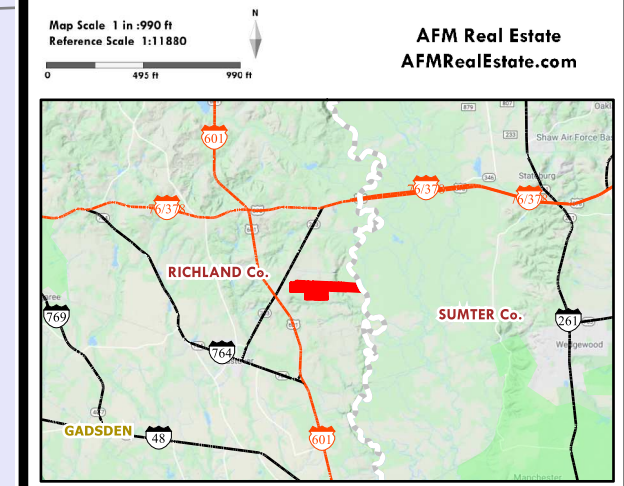

# BROADACRES\_TRACT

COUNTY: RICHLAND

STATE: SC

ACRES: 466.1

STAND	YEAR_EST	ORIGIN	DOM_S_NAME	S_T_DESC	ACRES
1	0	OPEN	AGRICULTURE	AG FIELD	189.1
2	0	NATURAL	HARDWOOD PINE		89.2
3	0	NATURAL	SWAMP HARDWOOD		71.3
5	2012	PLANTED	PINE		42.4
8	1990	PLANTED	PINE		31.0
11	2017	PLANTED	LONGLEAF PINE		16.9
991	0	OPEN	FIELD	FIELD	0.5
992	0	OPEN	WATER	WATER	5.1
993	0	OPEN	POWER LINE	UTILITY ROW	0.7
995	0	OPEN	ROAD	ROAD	19.9
<b>TOTAL ACRES =</b>					<b>466.1</b>