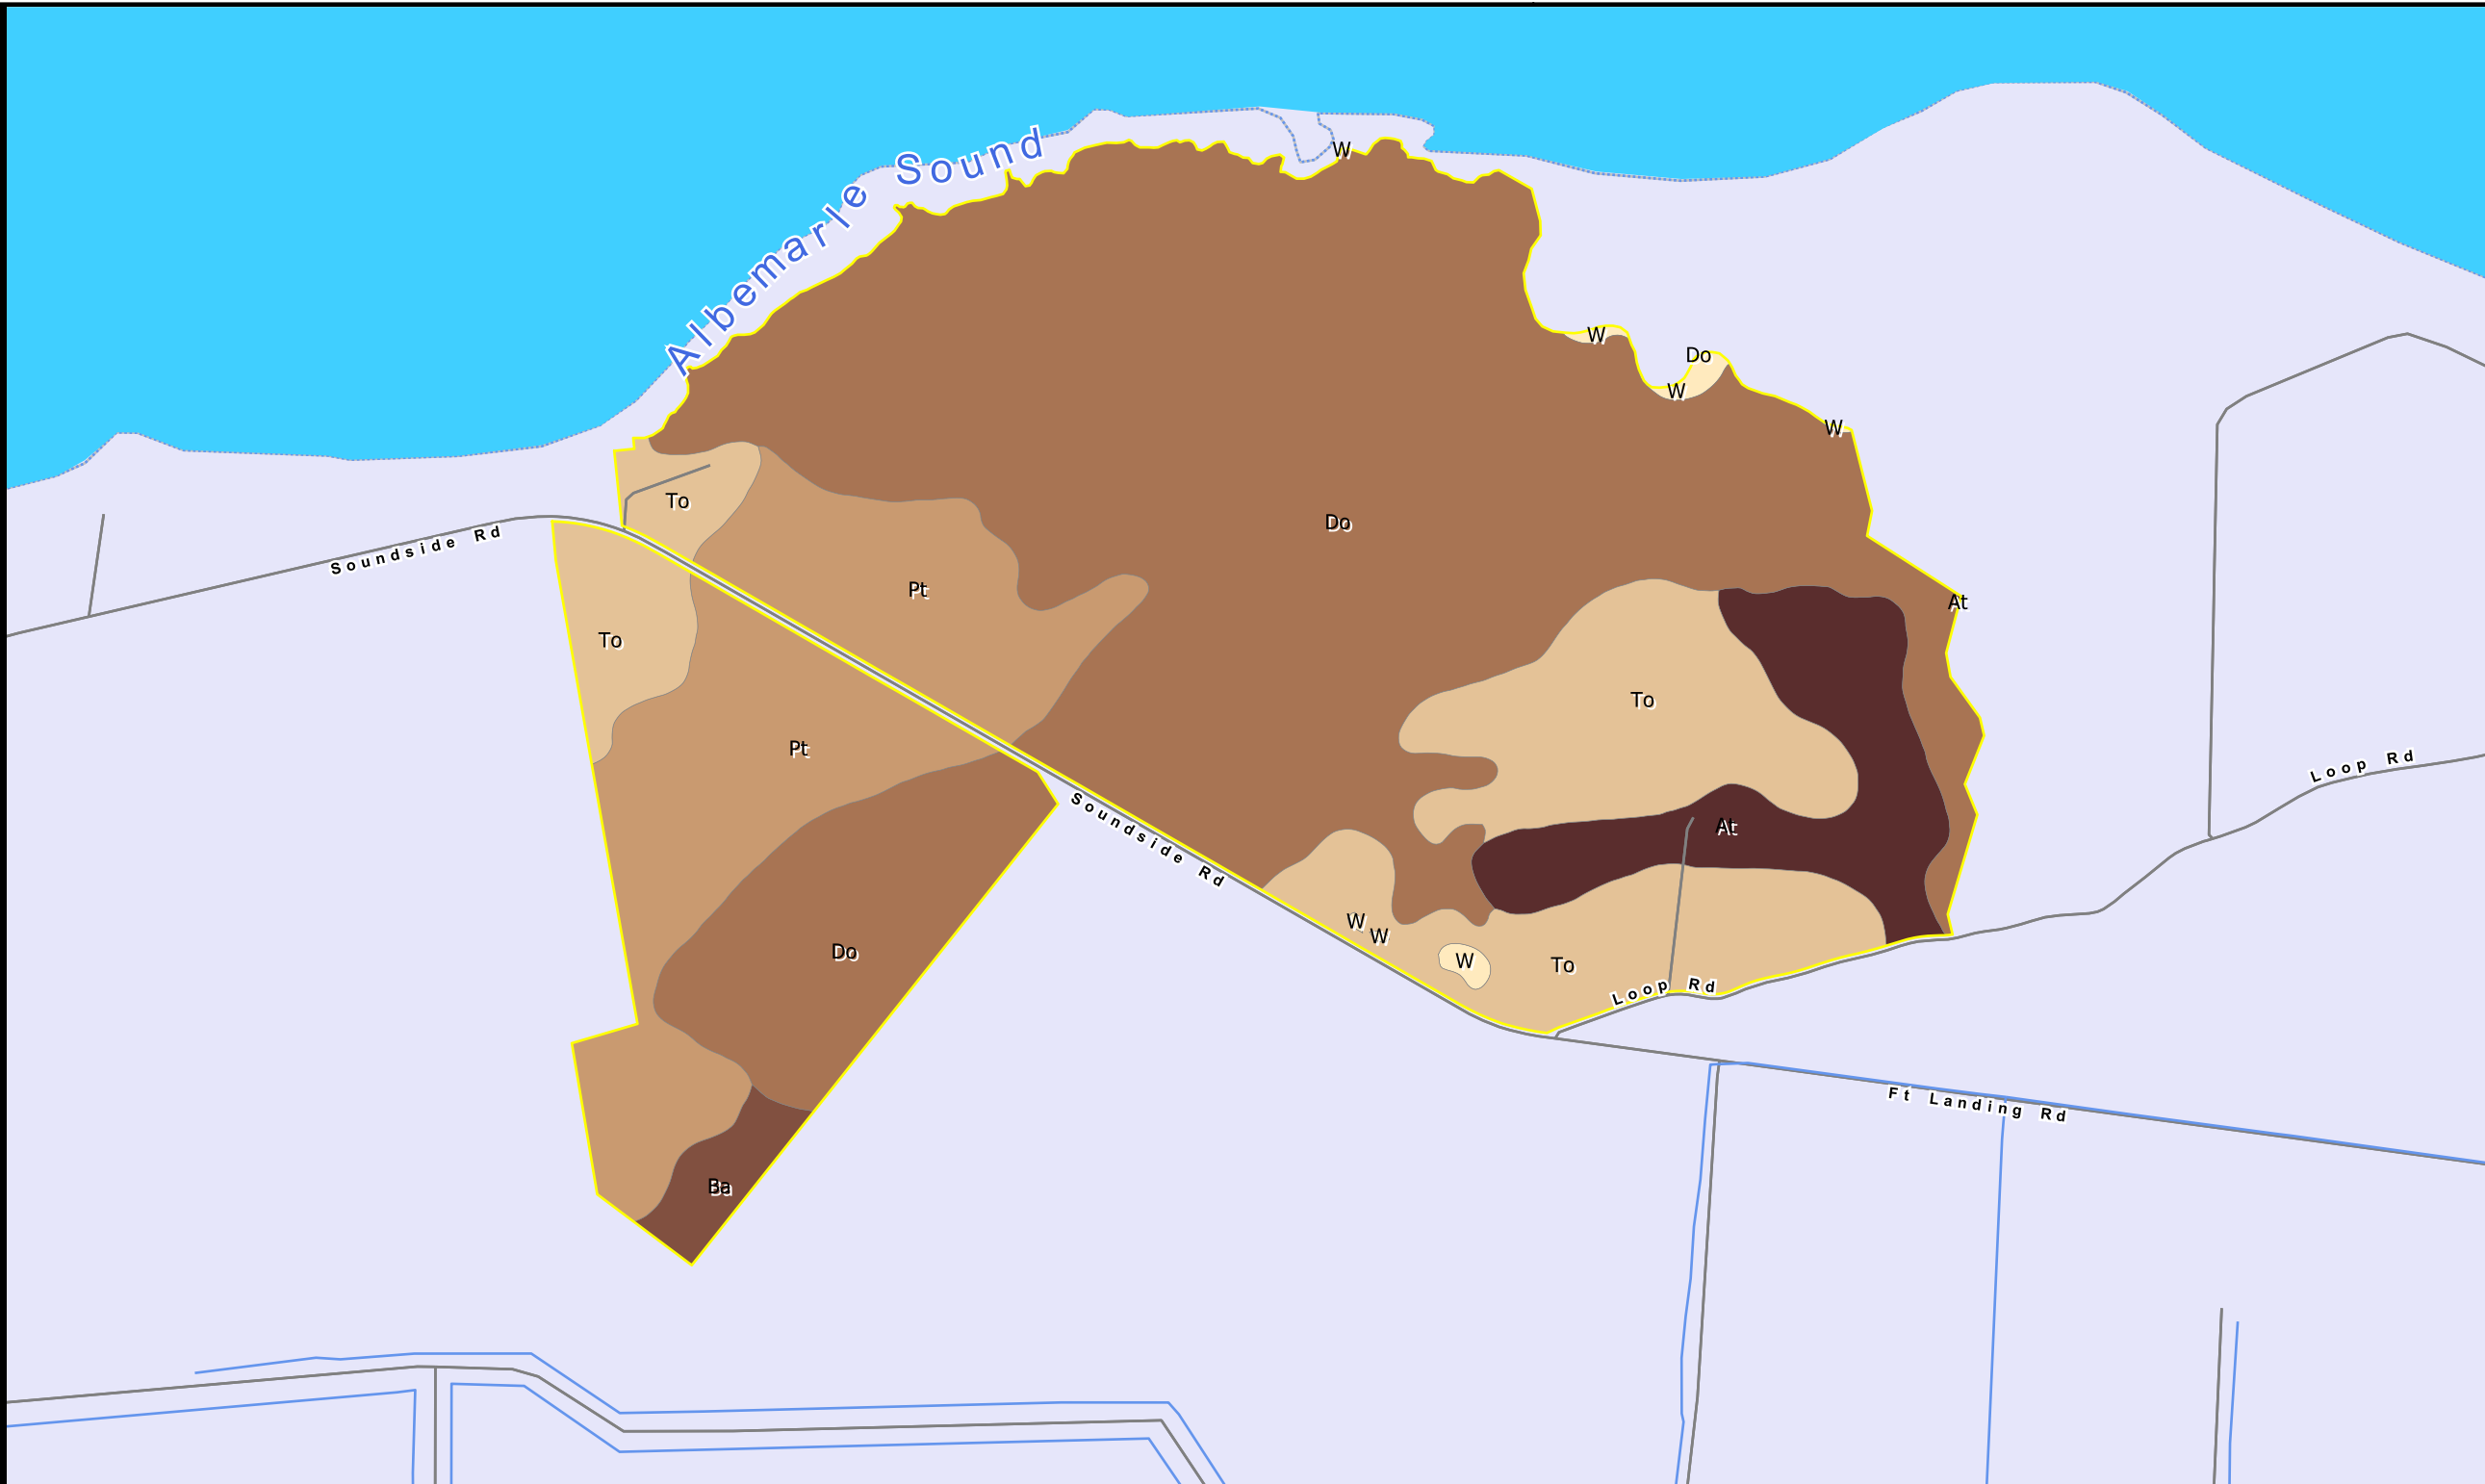

HIDDEN_LAKE

COUNTY: TYRRELL
 STATE: NC
 ACRES: 935

Map Scale 1 in : 1188 ft
 Reference Scale 1:14256

AFM Real Estate
 AFMRealEstate.com

| SOIL SYMBOL | SOIL NAME | FARMLAND | ACRES |
|-------------|--|---------------------------|--------|
| At | Augusta fine sandy loam | Prime farmland if drained | 59.26 |
| Ba | Belhaven muck, rarely flooded | Not prime farmland | 11.55 |
| Do | Dorovan muck, frequently flooded | Not prime farmland | 532.87 |
| Pt | Portsmouth loam, rarely flooded | Prime farmland if drained | 145.66 |
| To | Tomotley fine sandy loam, rarely flooded | Prime farmland if drained | 154.64 |
| W | Water | Not prime farmland | 4.21 |