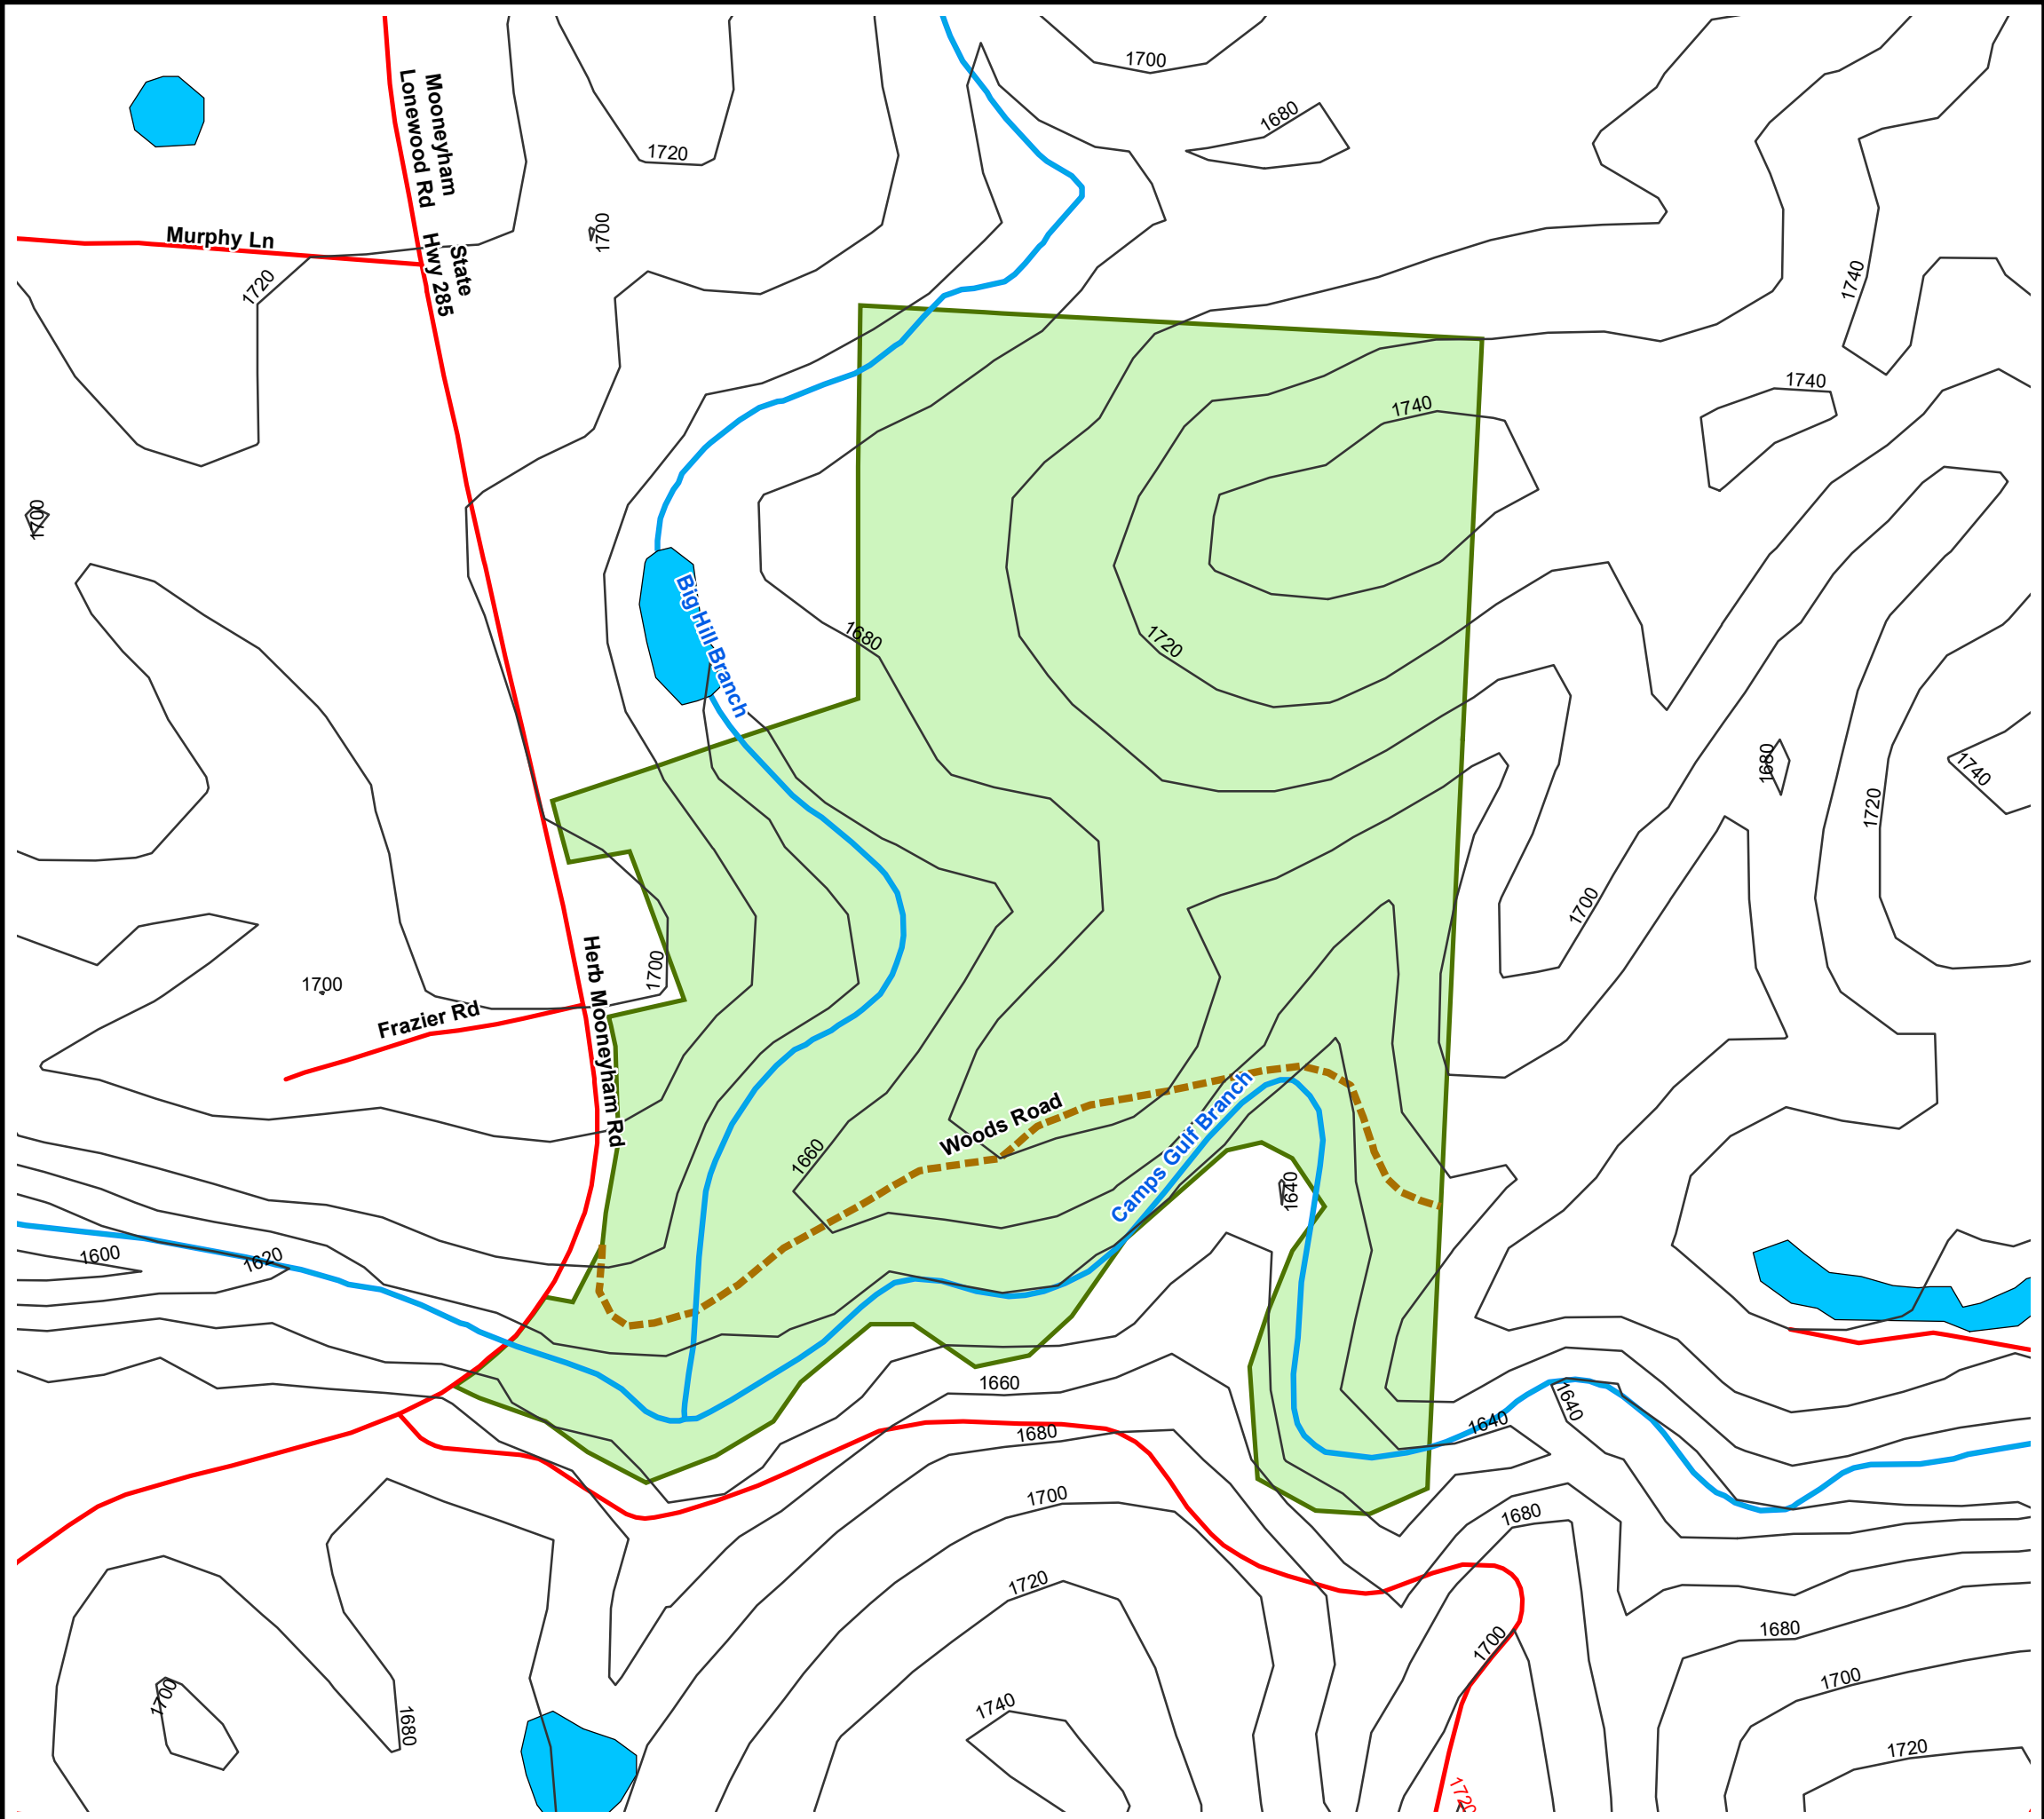

Property Map
Tract Name: Walden Ridge, LLC
County, State: Van Buren, TN
Tract: 1111
Total Acres (+/-): 39

Legend

- Topo-20Ft.
- Topo- 20 Ft.
- Lake/Pond
- Stream/River
- - - Woods Road
- Road

AMERICAN FOREST
MANAGEMENT