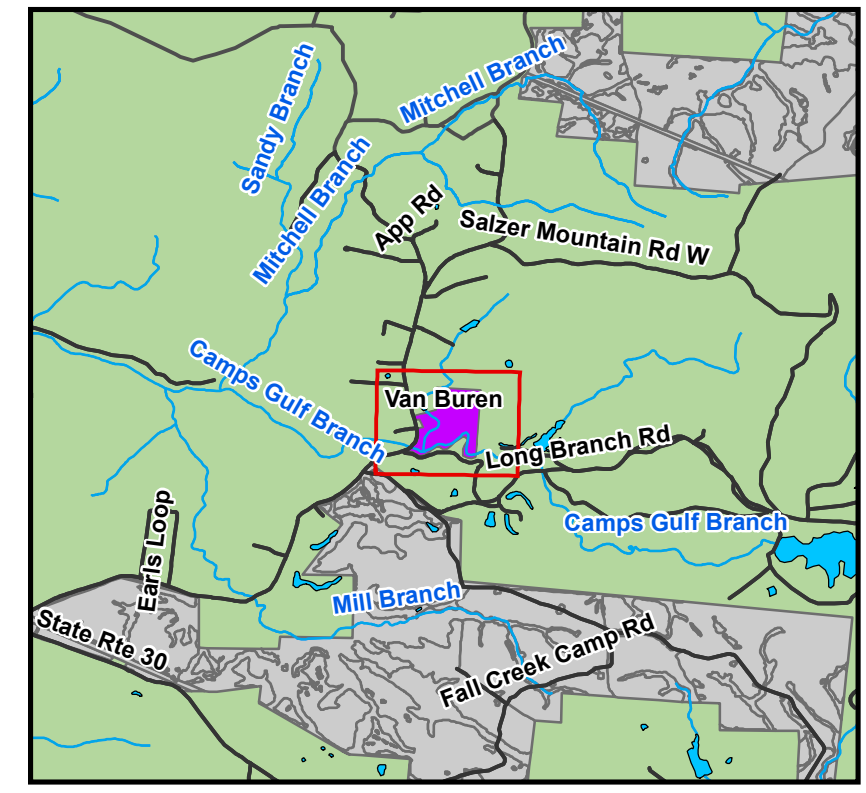

Property Map
Tract Name: Walden Ridge, LLC
County, State: Van Buren, TN
Tract: 1111
Total Acres (+/-): 39

Legend

- Topo-20Ft.
- Topo- 20 Ft.
- Lake/Pond
- Stream/River
- - - Woods Road
- Road

AMERICAN FOREST
MANAGEMENT