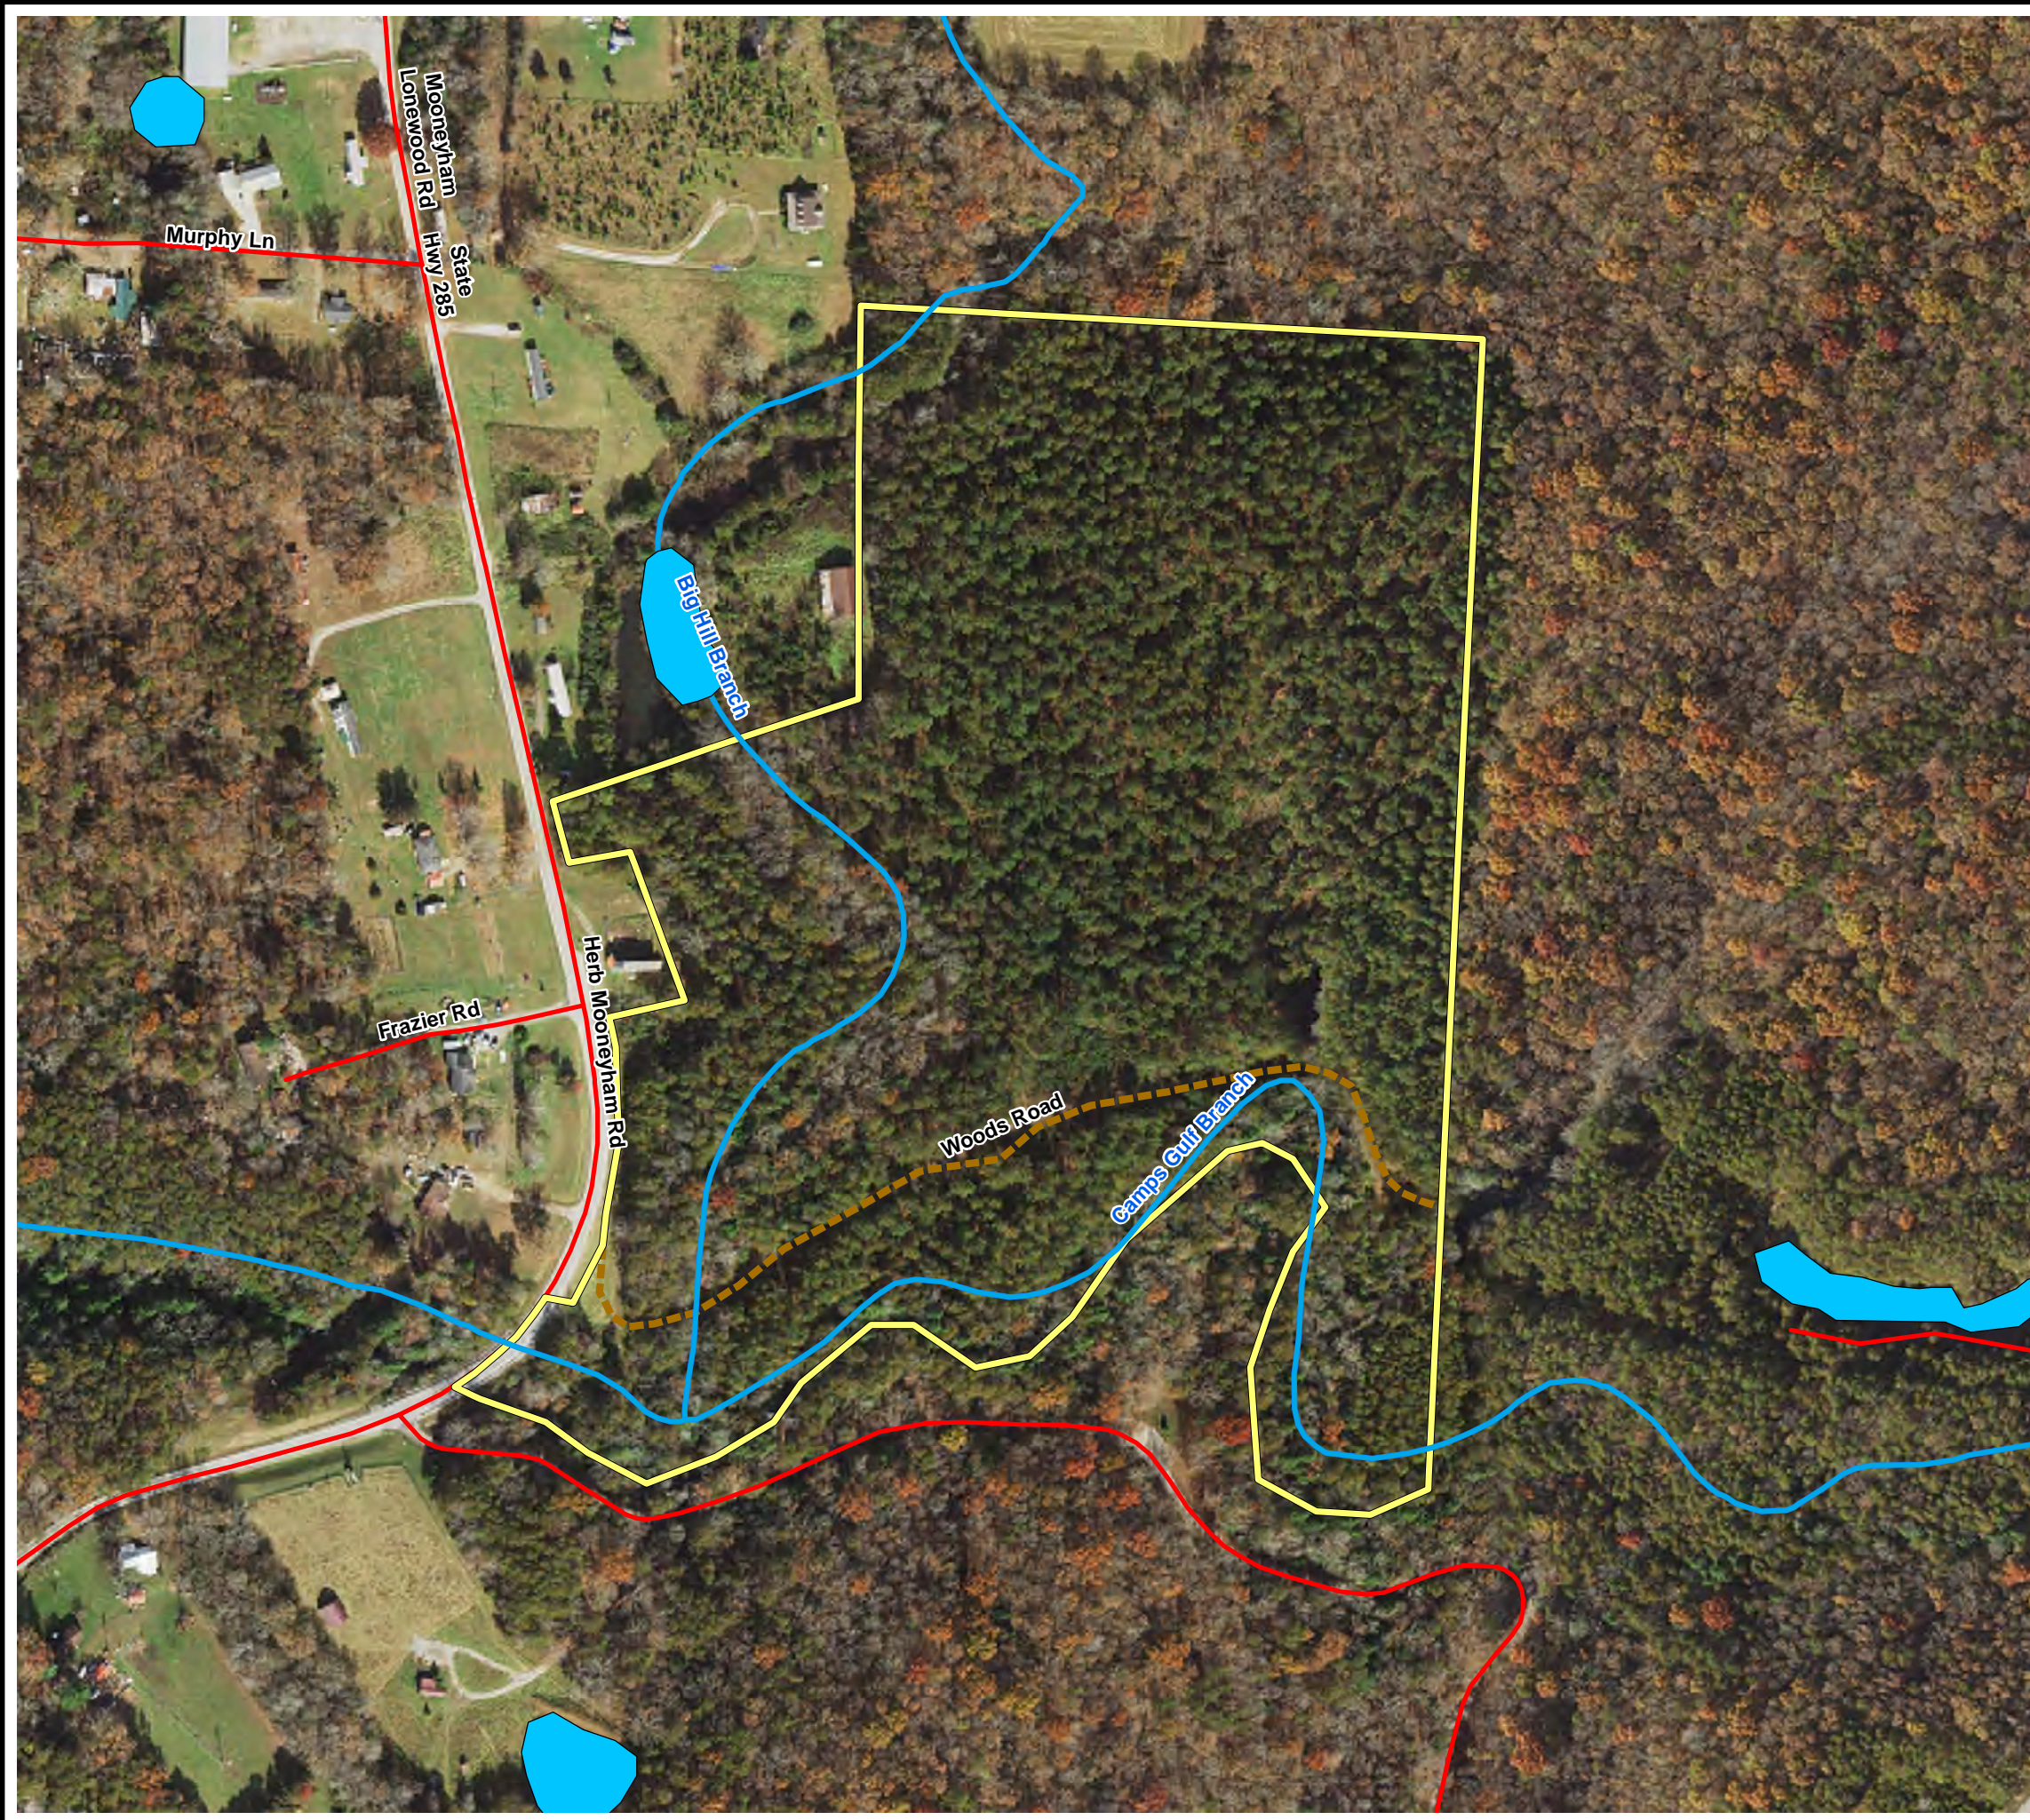

Property Map
Tract Name: Walden Ridge, LLC
County, State: Van Buren, TN
Tract: 1111
Total Acres (+/-): 39

Legend

-  Lake/Pond
-  Stream/River
-  Woods Road
-  Road

AMERICAN FOREST
MANAGEMENT