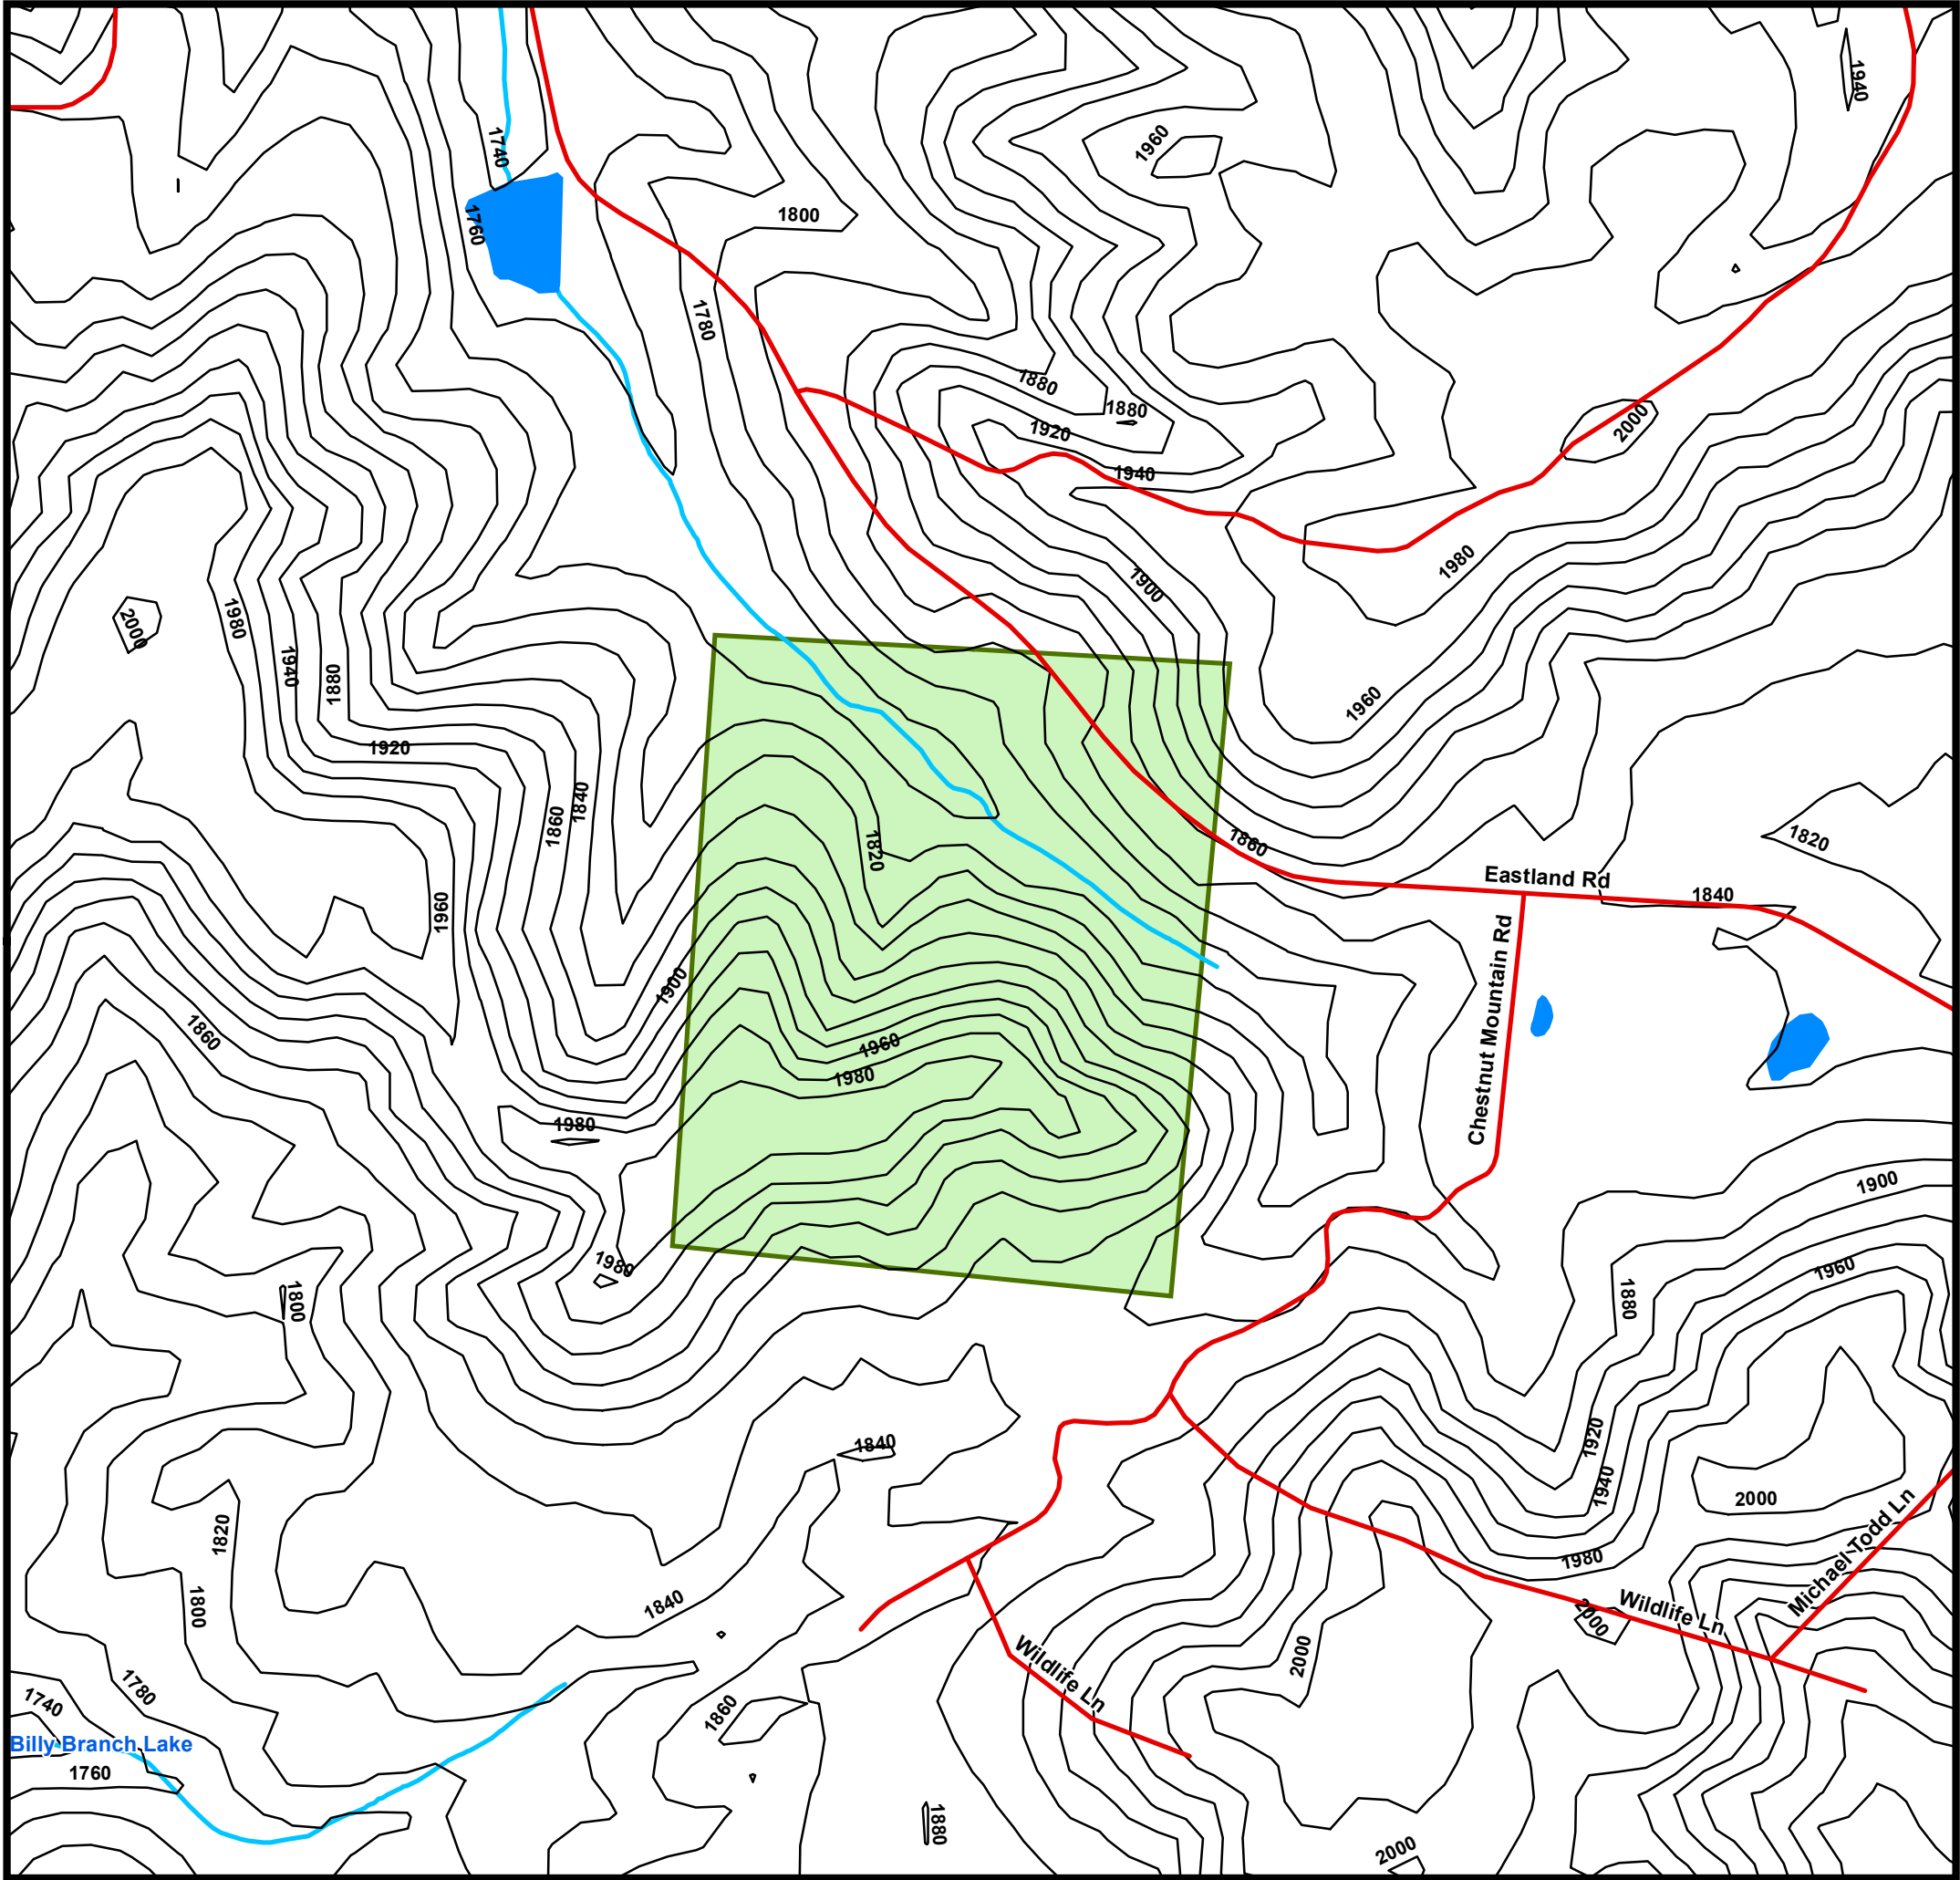

Property: Walden Ridge, LLC  
County, State: White, TN  
Tract: 1108  
Acres(+/-): 62

**Legend**

- Roads
- Topo-20Ft.
- Lake/Pond
- Creek/Stream