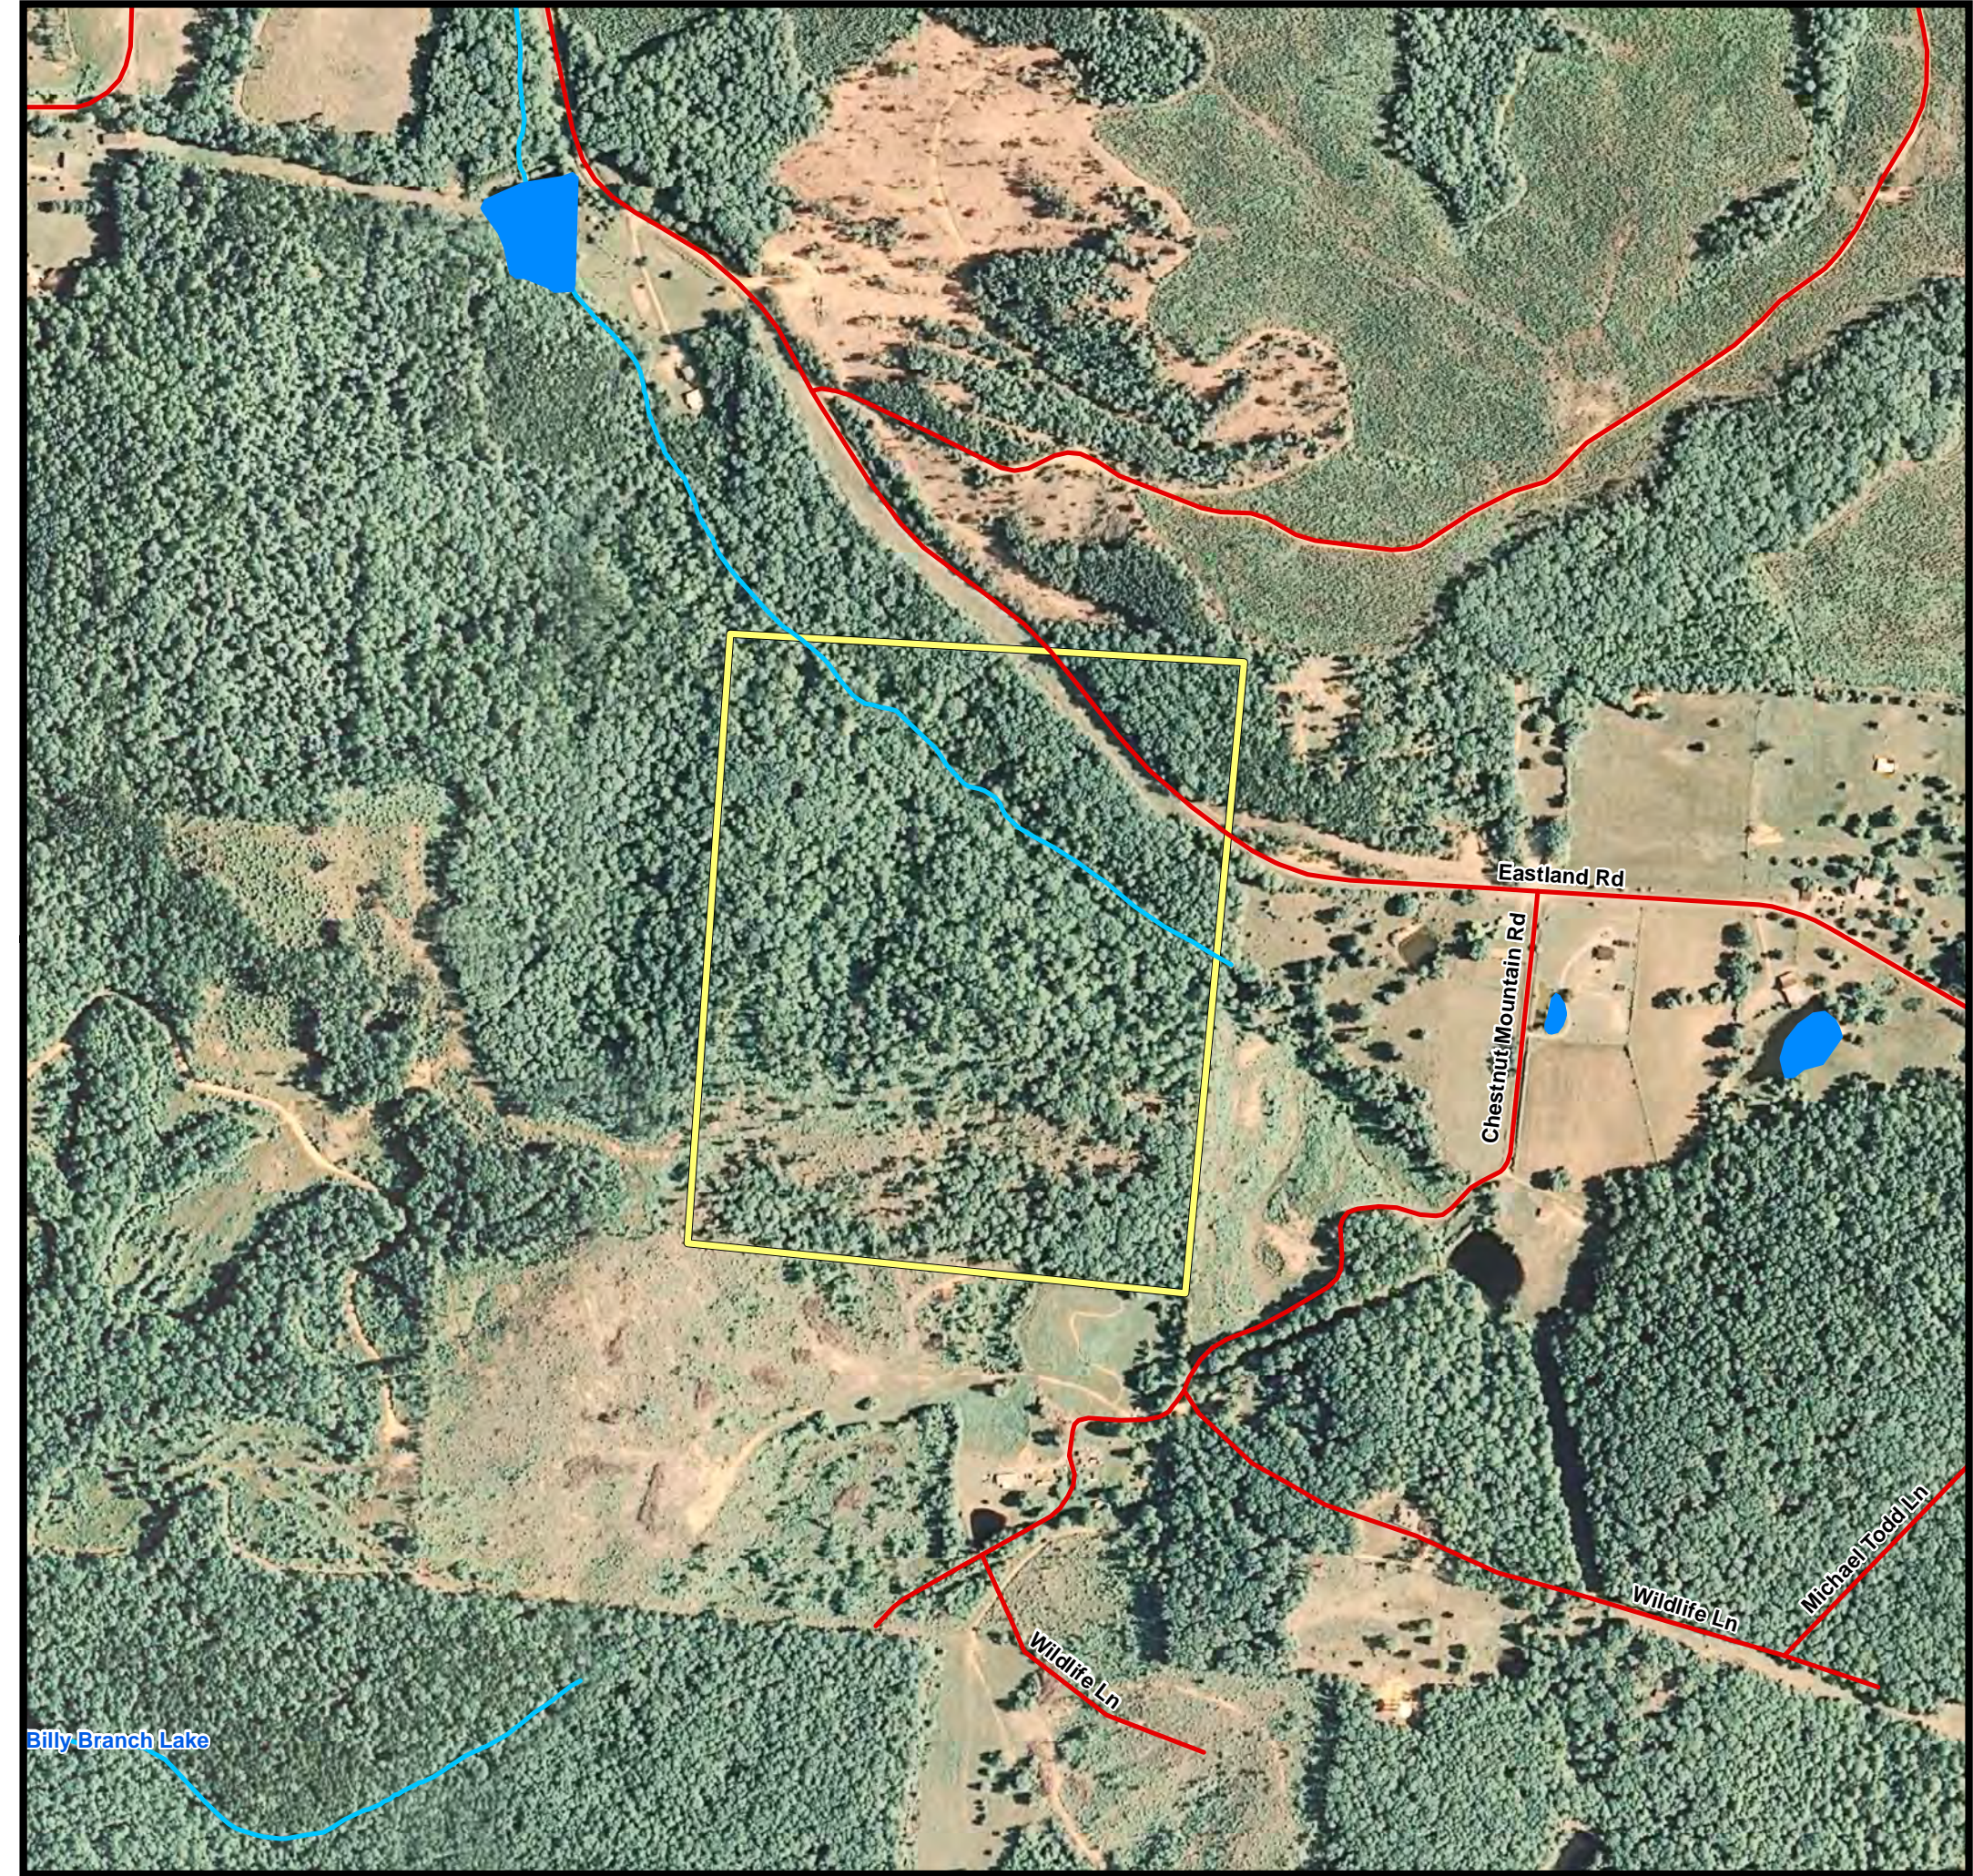

Property: Walden Ridge, LLC  
County, State: White, TN  
Tract: 1108  
Acres(+/-): 62

**Legend**

- Roads
- Lake/Pond
- Creek/Stream