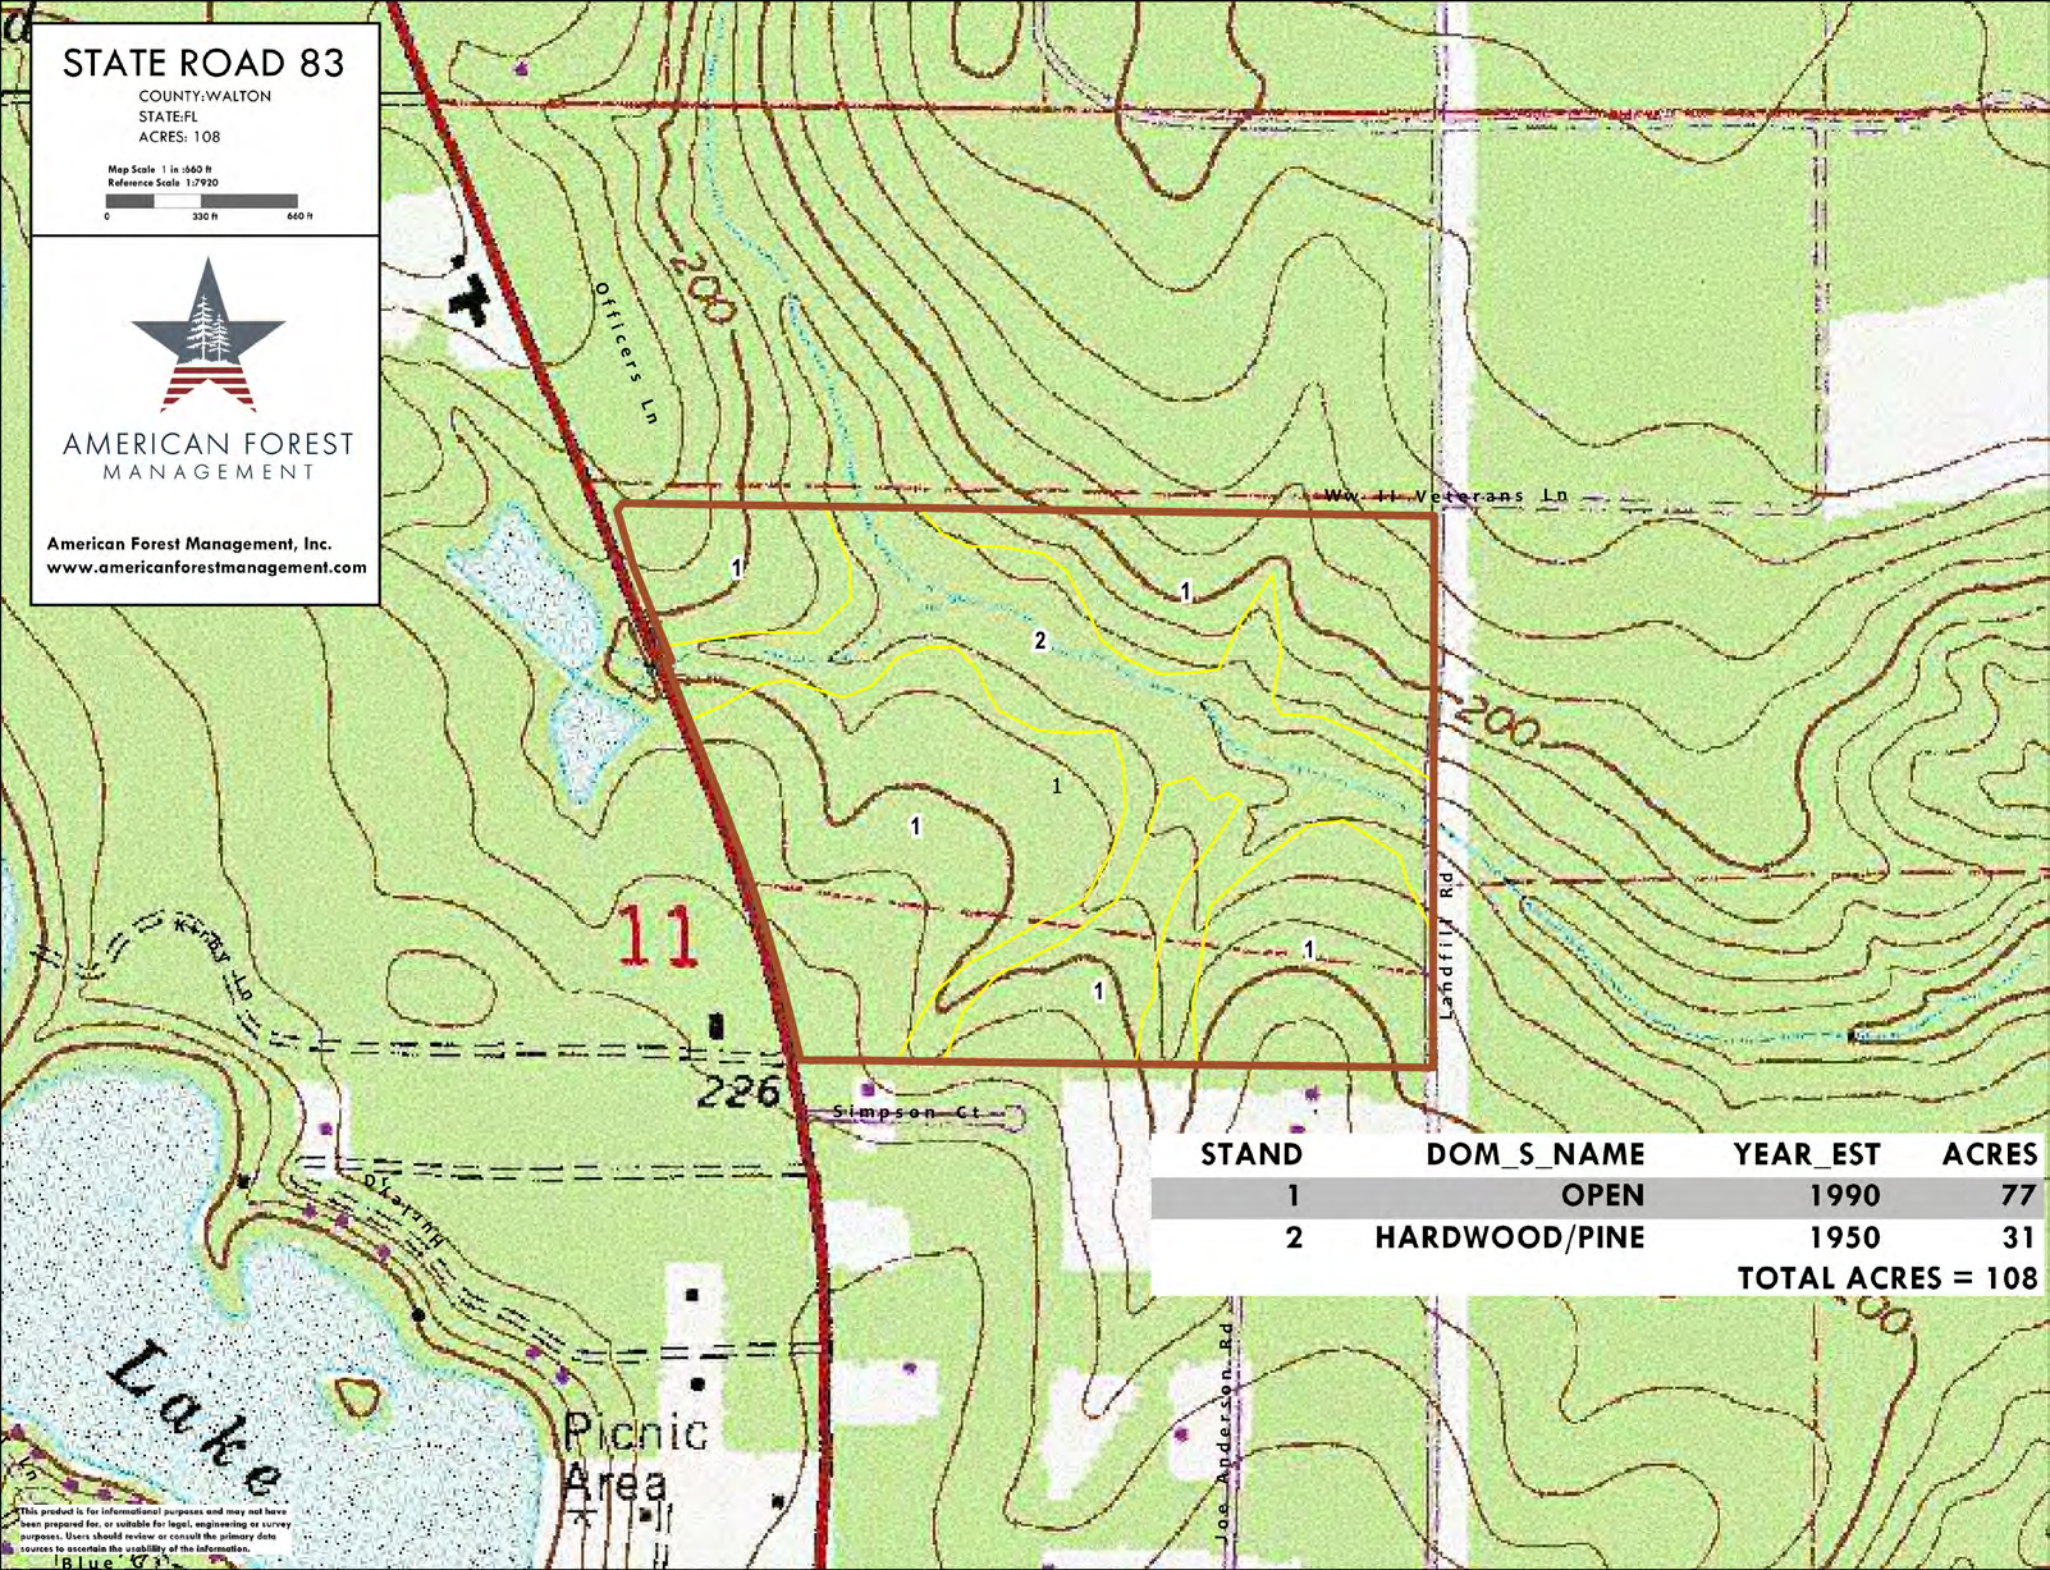

STATE ROAD 83

COUNTY: WALTON
STATE: FL
ACRES: 108

Map Scale 1 in = 660 ft
Reference Scale 1:7920

AMERICAN FOREST
MANAGEMENT

American Forest Management, Inc.
www.americanforestmanagement.com

STAND	DOM_S_NAME	YEAR_EST	ACRES
1	OPEN	1990	77
2	HARDWOOD/PINE	1950	31
			TOTAL ACRES = 108