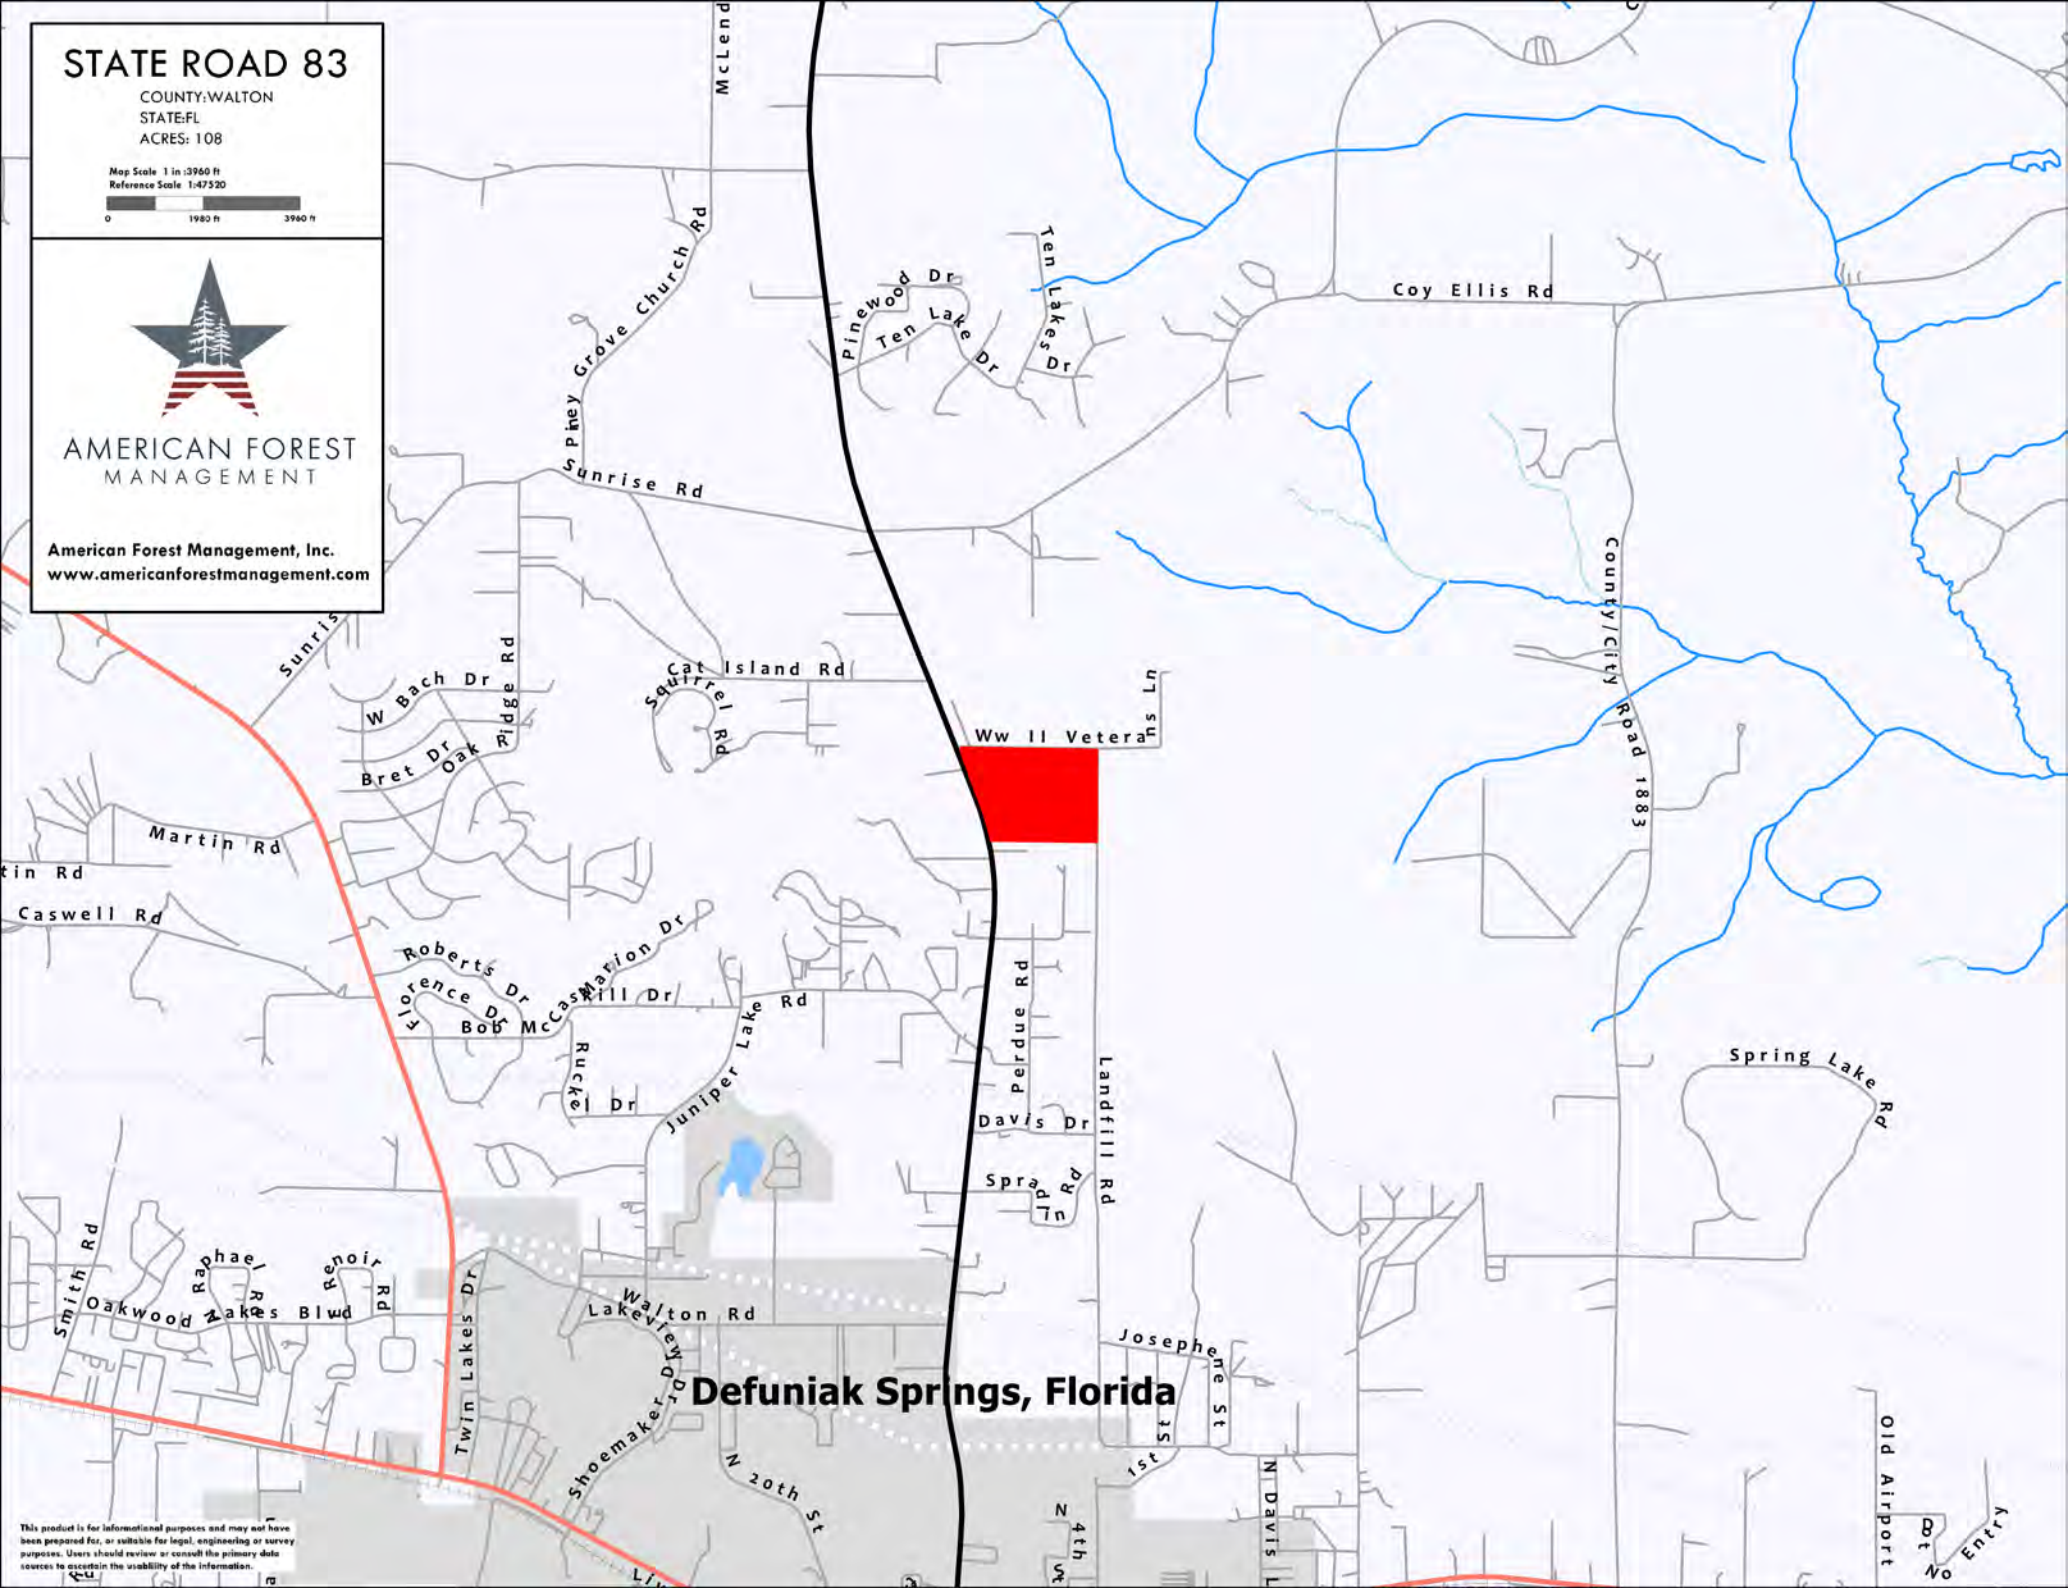

STATE ROAD 83

COUNTY: WALTON
STATE: FL
ACRES: 108

Map Scale 1 in = 3960 ft
Reference Scale 1:47520

0 1980 ft 3960 ft

AMERICAN FOREST
MANAGEMENT

American Forest Management, Inc.
www.americanforestmanagement.com

Defuniak Springs, Florida