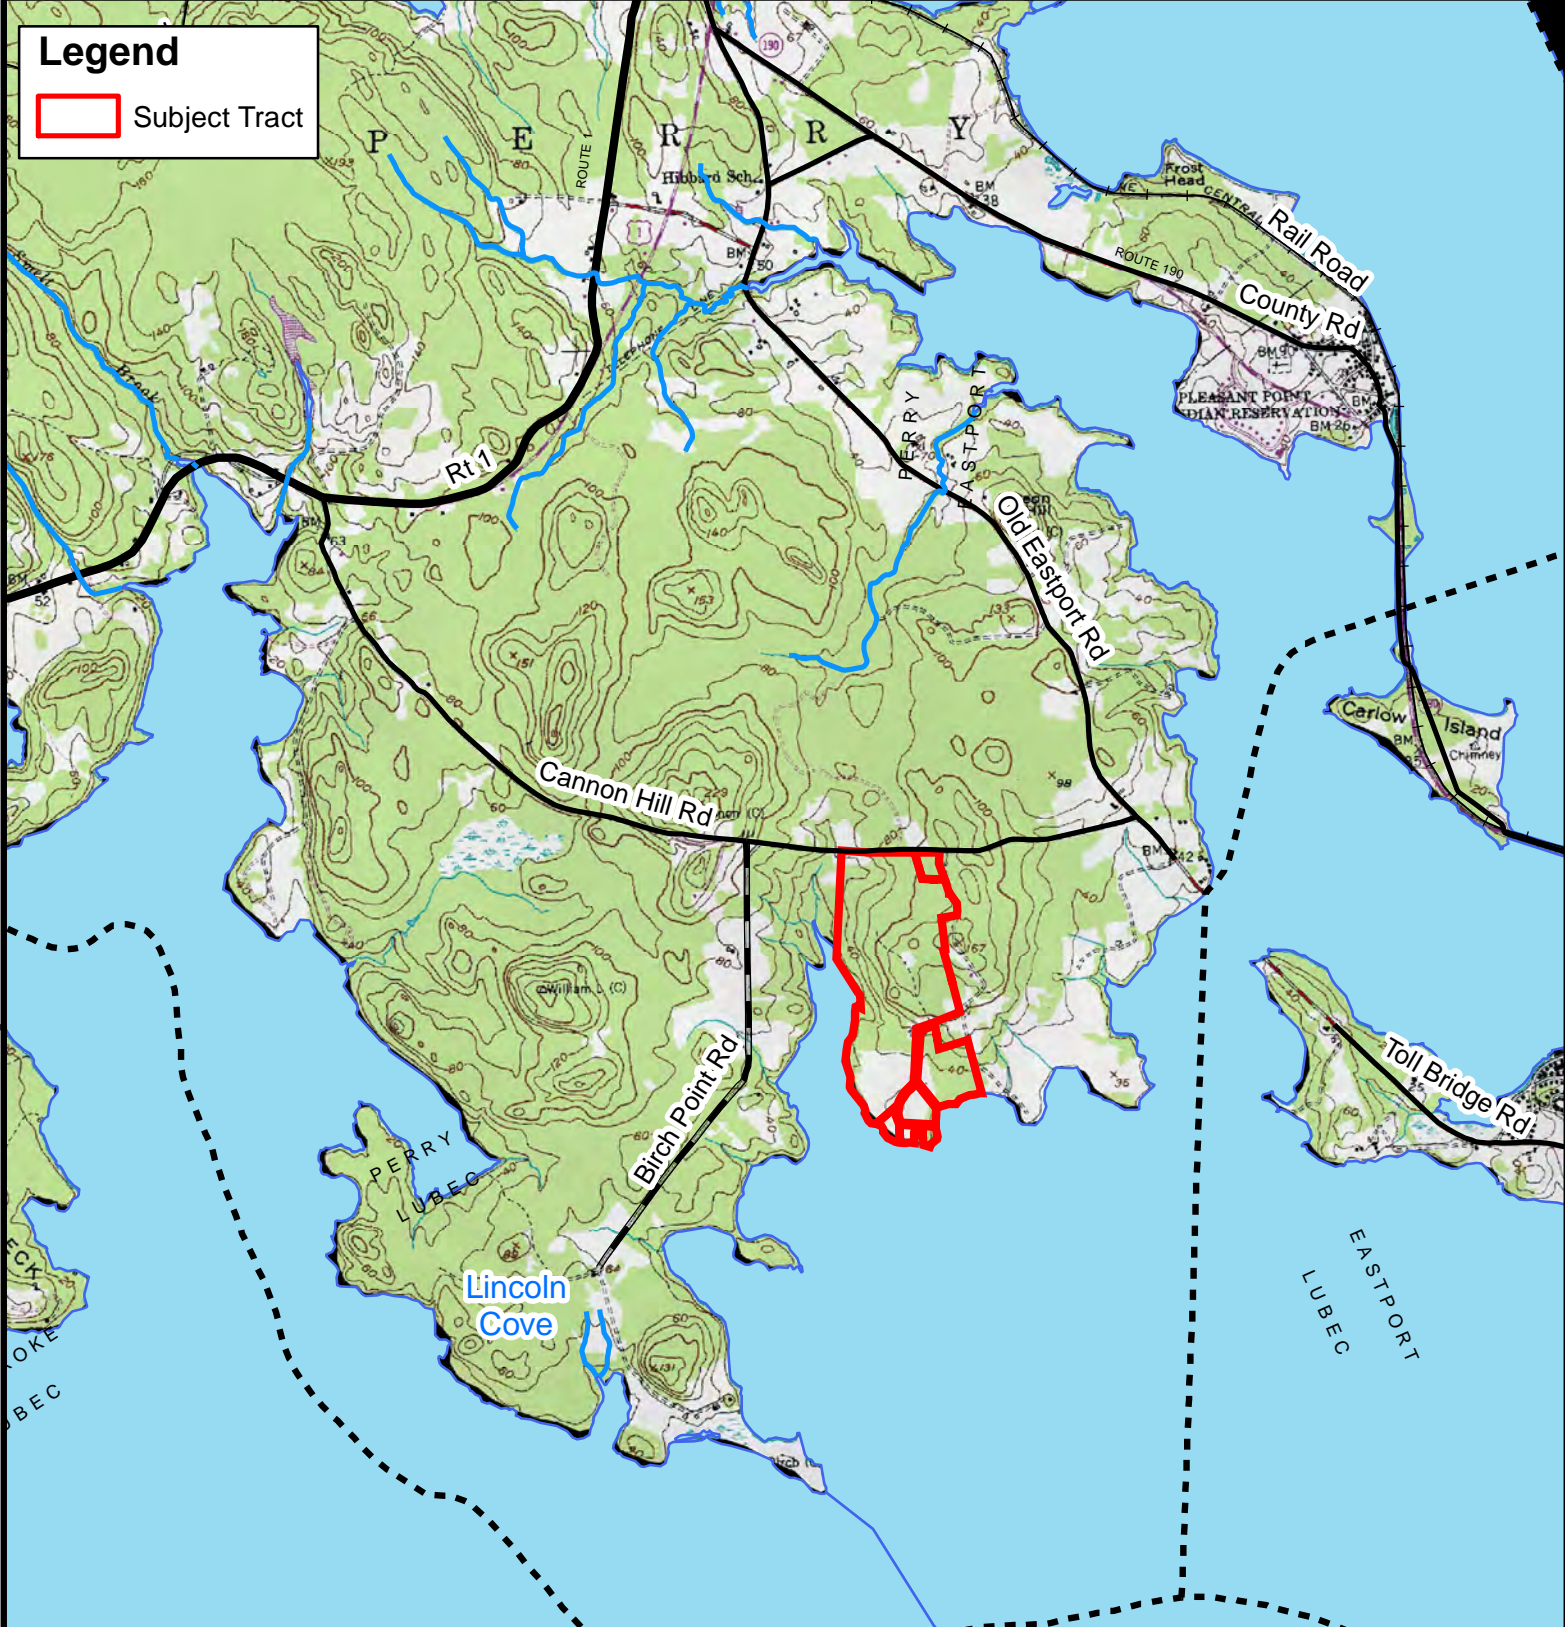

Legend
 Subject Tract

John Colannino - Broker
John.Colannino@afmforest.com
 40 Champion Lane
 Milford ME, 04461
 Cell: (207) 266-7355

AMERICAN FOREST
 MANAGEMENT

TRACT: LINCOLN COVE

TOWN: Perry
 COUNTY: Washington
 STATE: Maine
 GISACRES: 124±