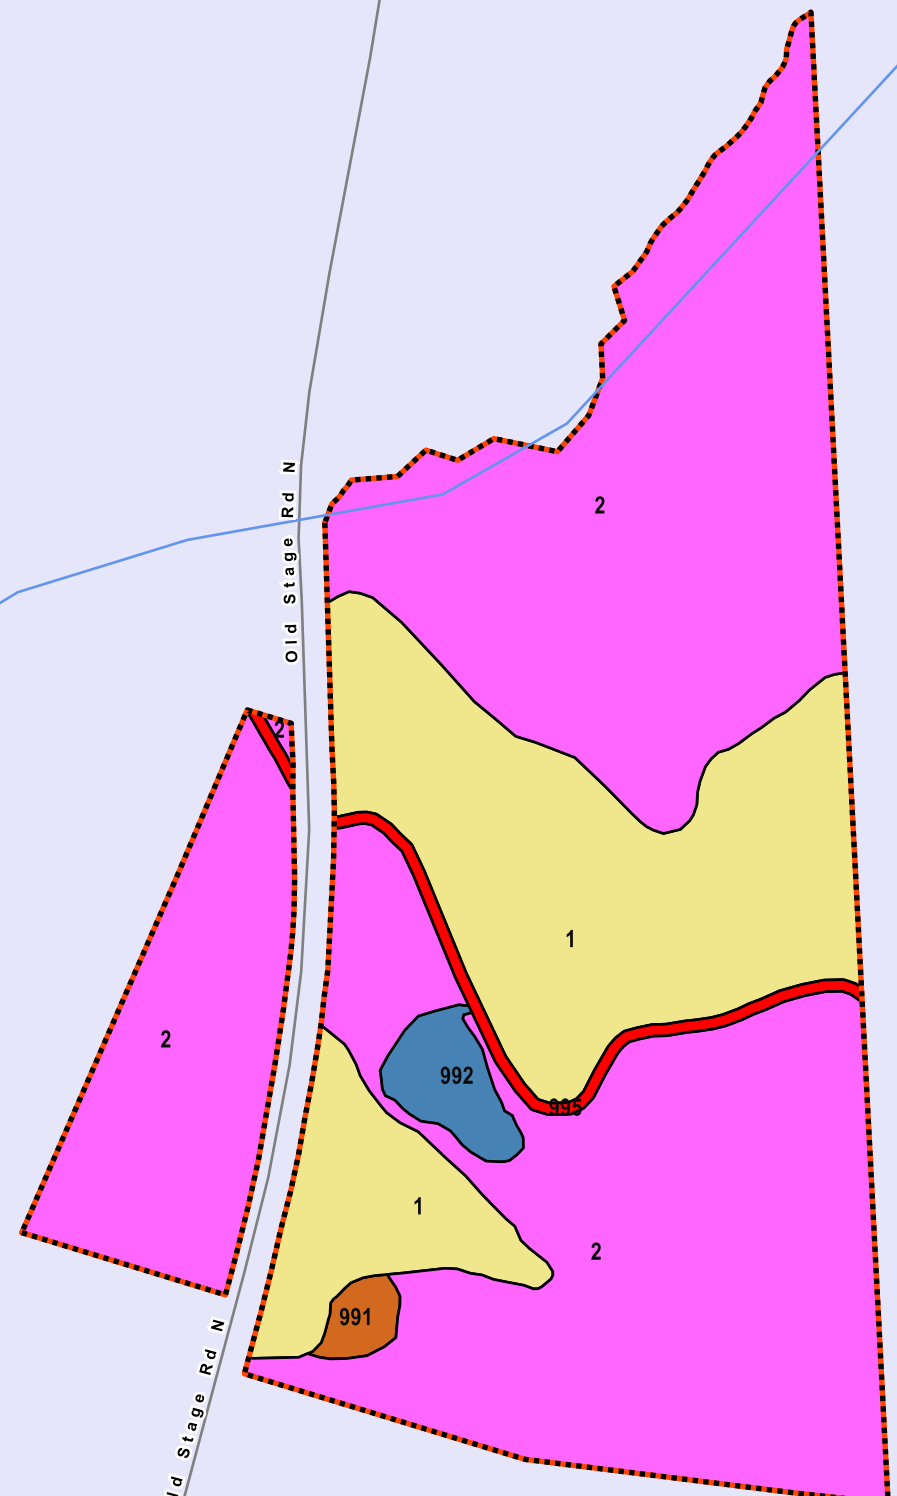

ROBERTS_FAMILY_FARM

COUNTY:HARNETT

STATE:NC

ACRES: 47.26

Map Scale 1 in :330 ft
Reference Scale 1:3960
American Forest Management Inc.
www.americanforestmanagement.com
(704) 527-6780
sean.mather@afmforest.com

STAND	ORIGIN	DOM_S_NAME	ACRES
1	OPEN	AGRICULTURE	12.16
2	NATURAL	HARDWOOD	33.25
991	OPEN	HOUSE SITE	0.35
992	OPEN	POND	0.85
995	OPEN	ROAD	0.65
TOTAL ACRES =			47.26

This product is for informational purposes and may not have been prepared for, or suitable for legal, engineering or survey purposes. Users should review or consult the primary data sources to ascertain the usability of the information.