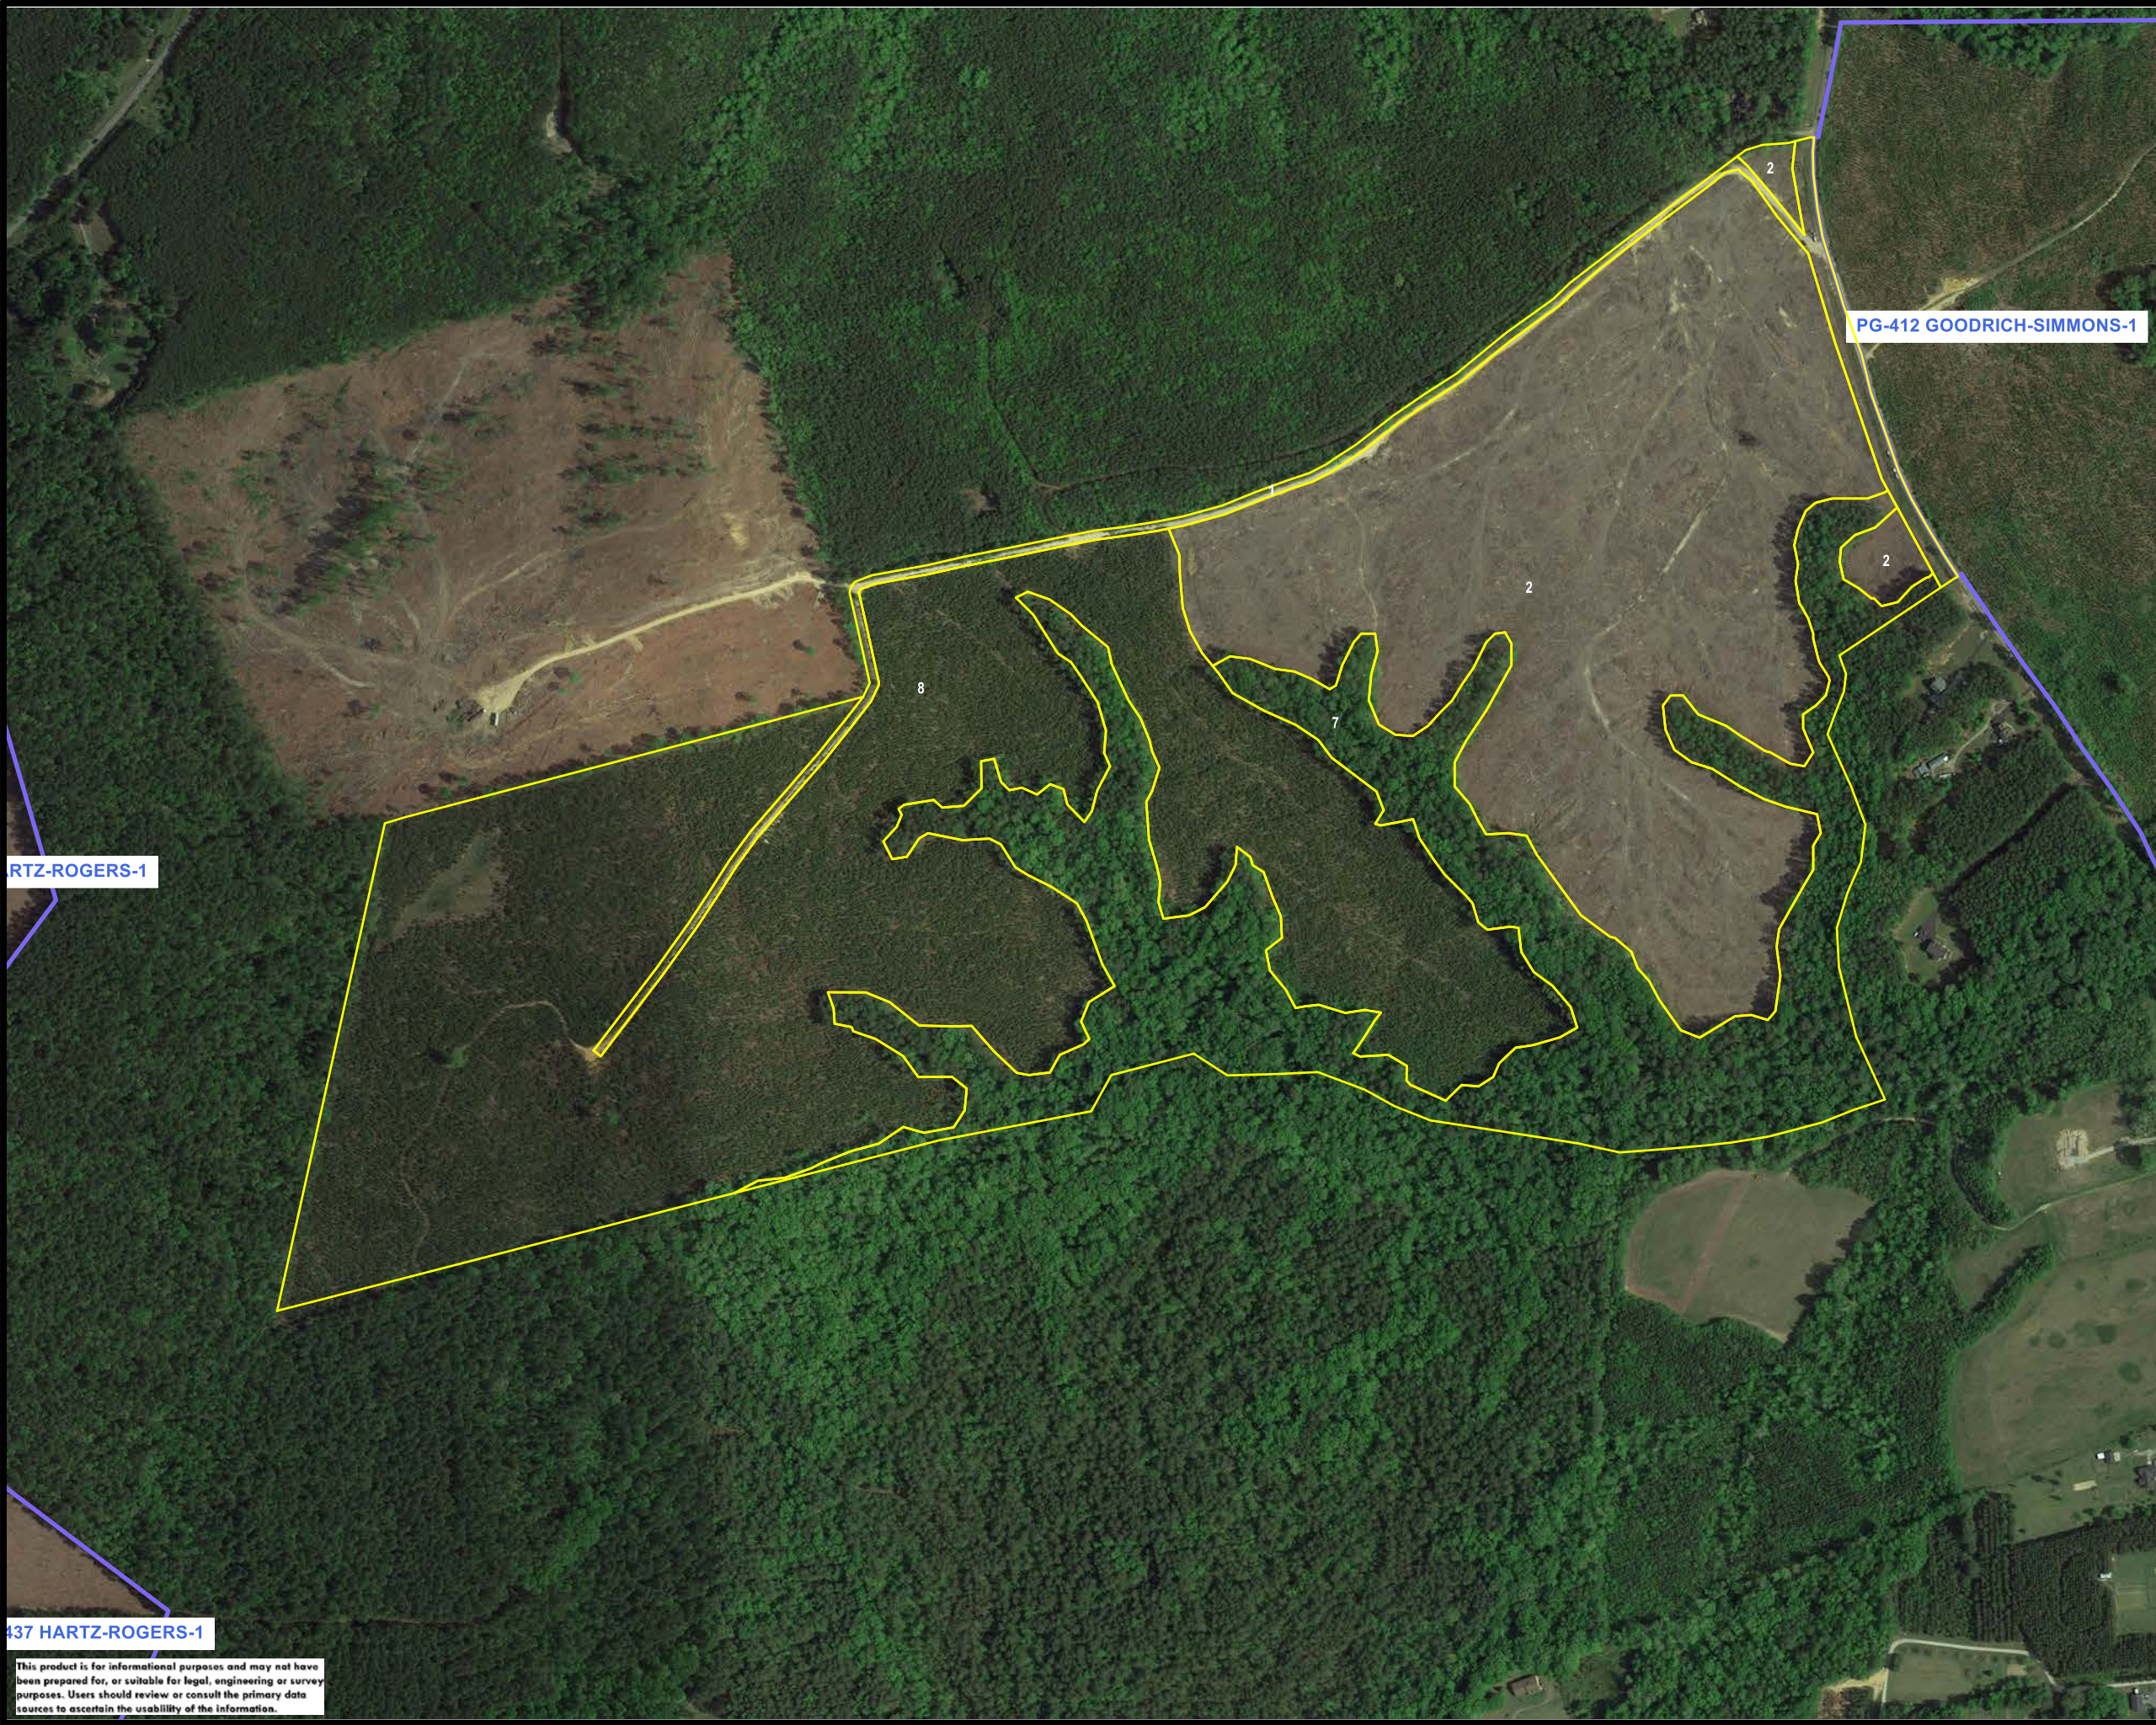

PG-412 GOODRICH-SIMMONS-2

County: PRINCE GEORGE
 State: VA
 ACRES: 235.1

American Forest Management Inc.
 www.americanforestmanagement.com

STAND	DOM_S_NAME	YEAR_EST	ACRES
1	UNDEFINED	0	5.7
2	LOBLOLLY PINE	2018	73.5
7	PINE/HARDWOOD	1945	49.8
8	LOBLOLLY PINE	2013	106.1
			TOTAL ACRES = 235.1