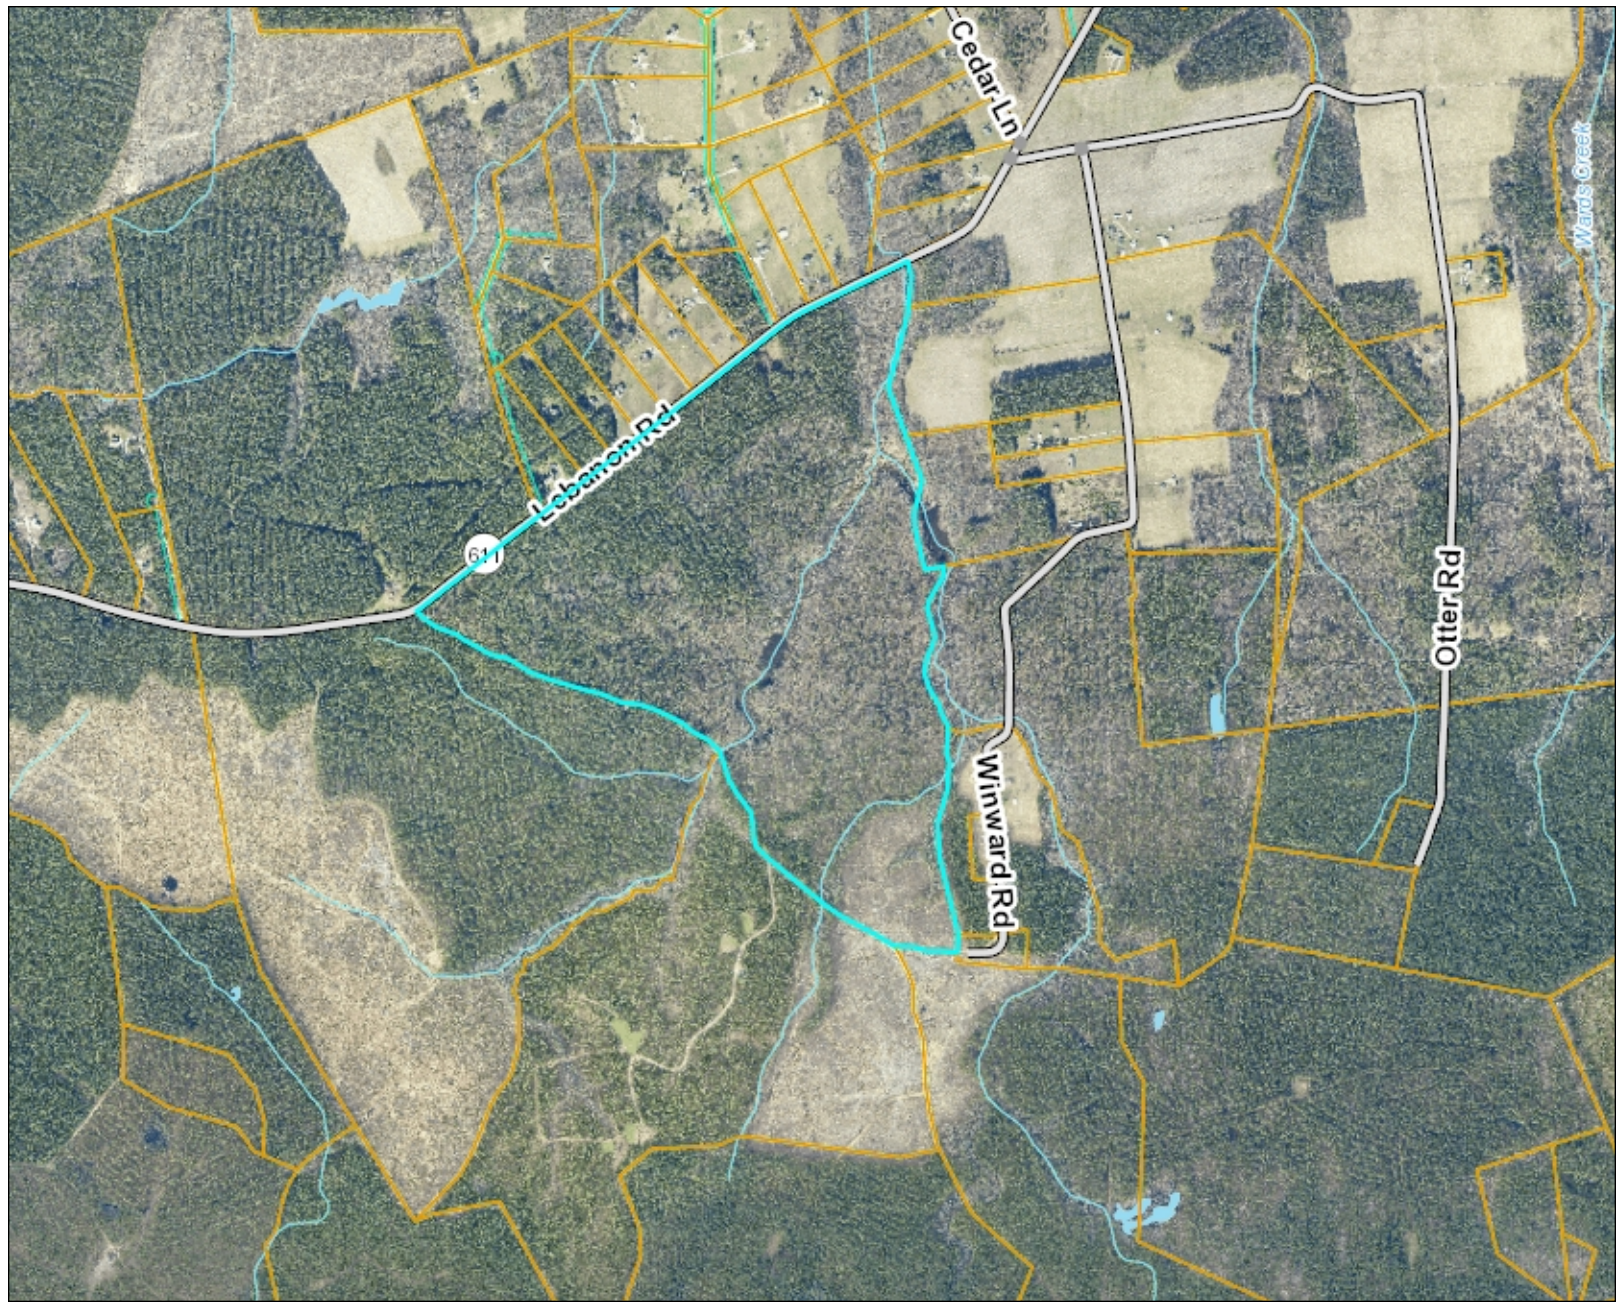

# Parson Tract - County of Prince George

## Legend

- Schools
- Firestations
- Political Boundaries
- Taxparcels
- Access Easements
- Swamps

Map Scale 1: 15,631

6/2/2020