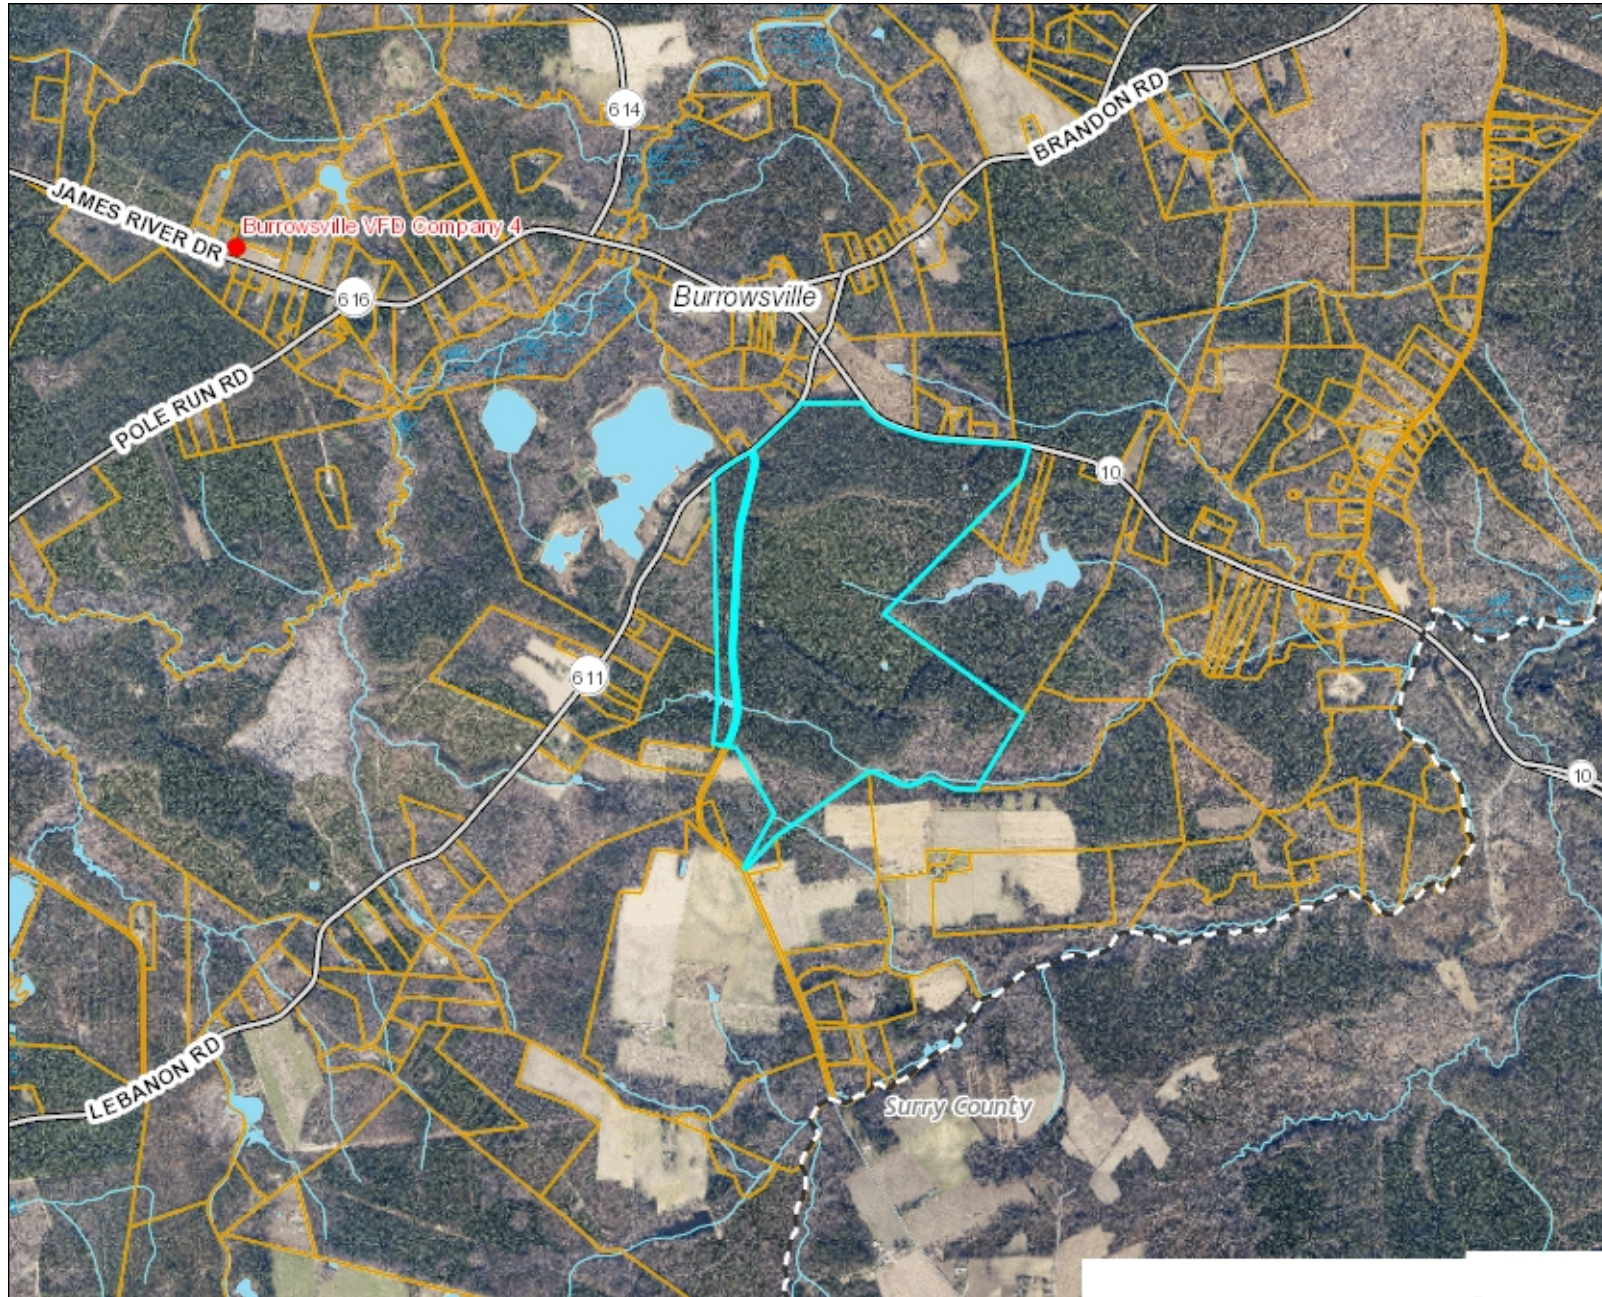

Higgins Tract - County of Prince George

Legend

- Schools
- Firestations
- Political Boundaries
- Taxparcels
- Swamps

Notes

The information contained in this data should not be used as a "legal description". Map information is believed to be accurate, but accuracy is not guaranteed.

Copyright, 2014 County of Prince George, VA

Map Scale 1: 31,262

6/2/2020