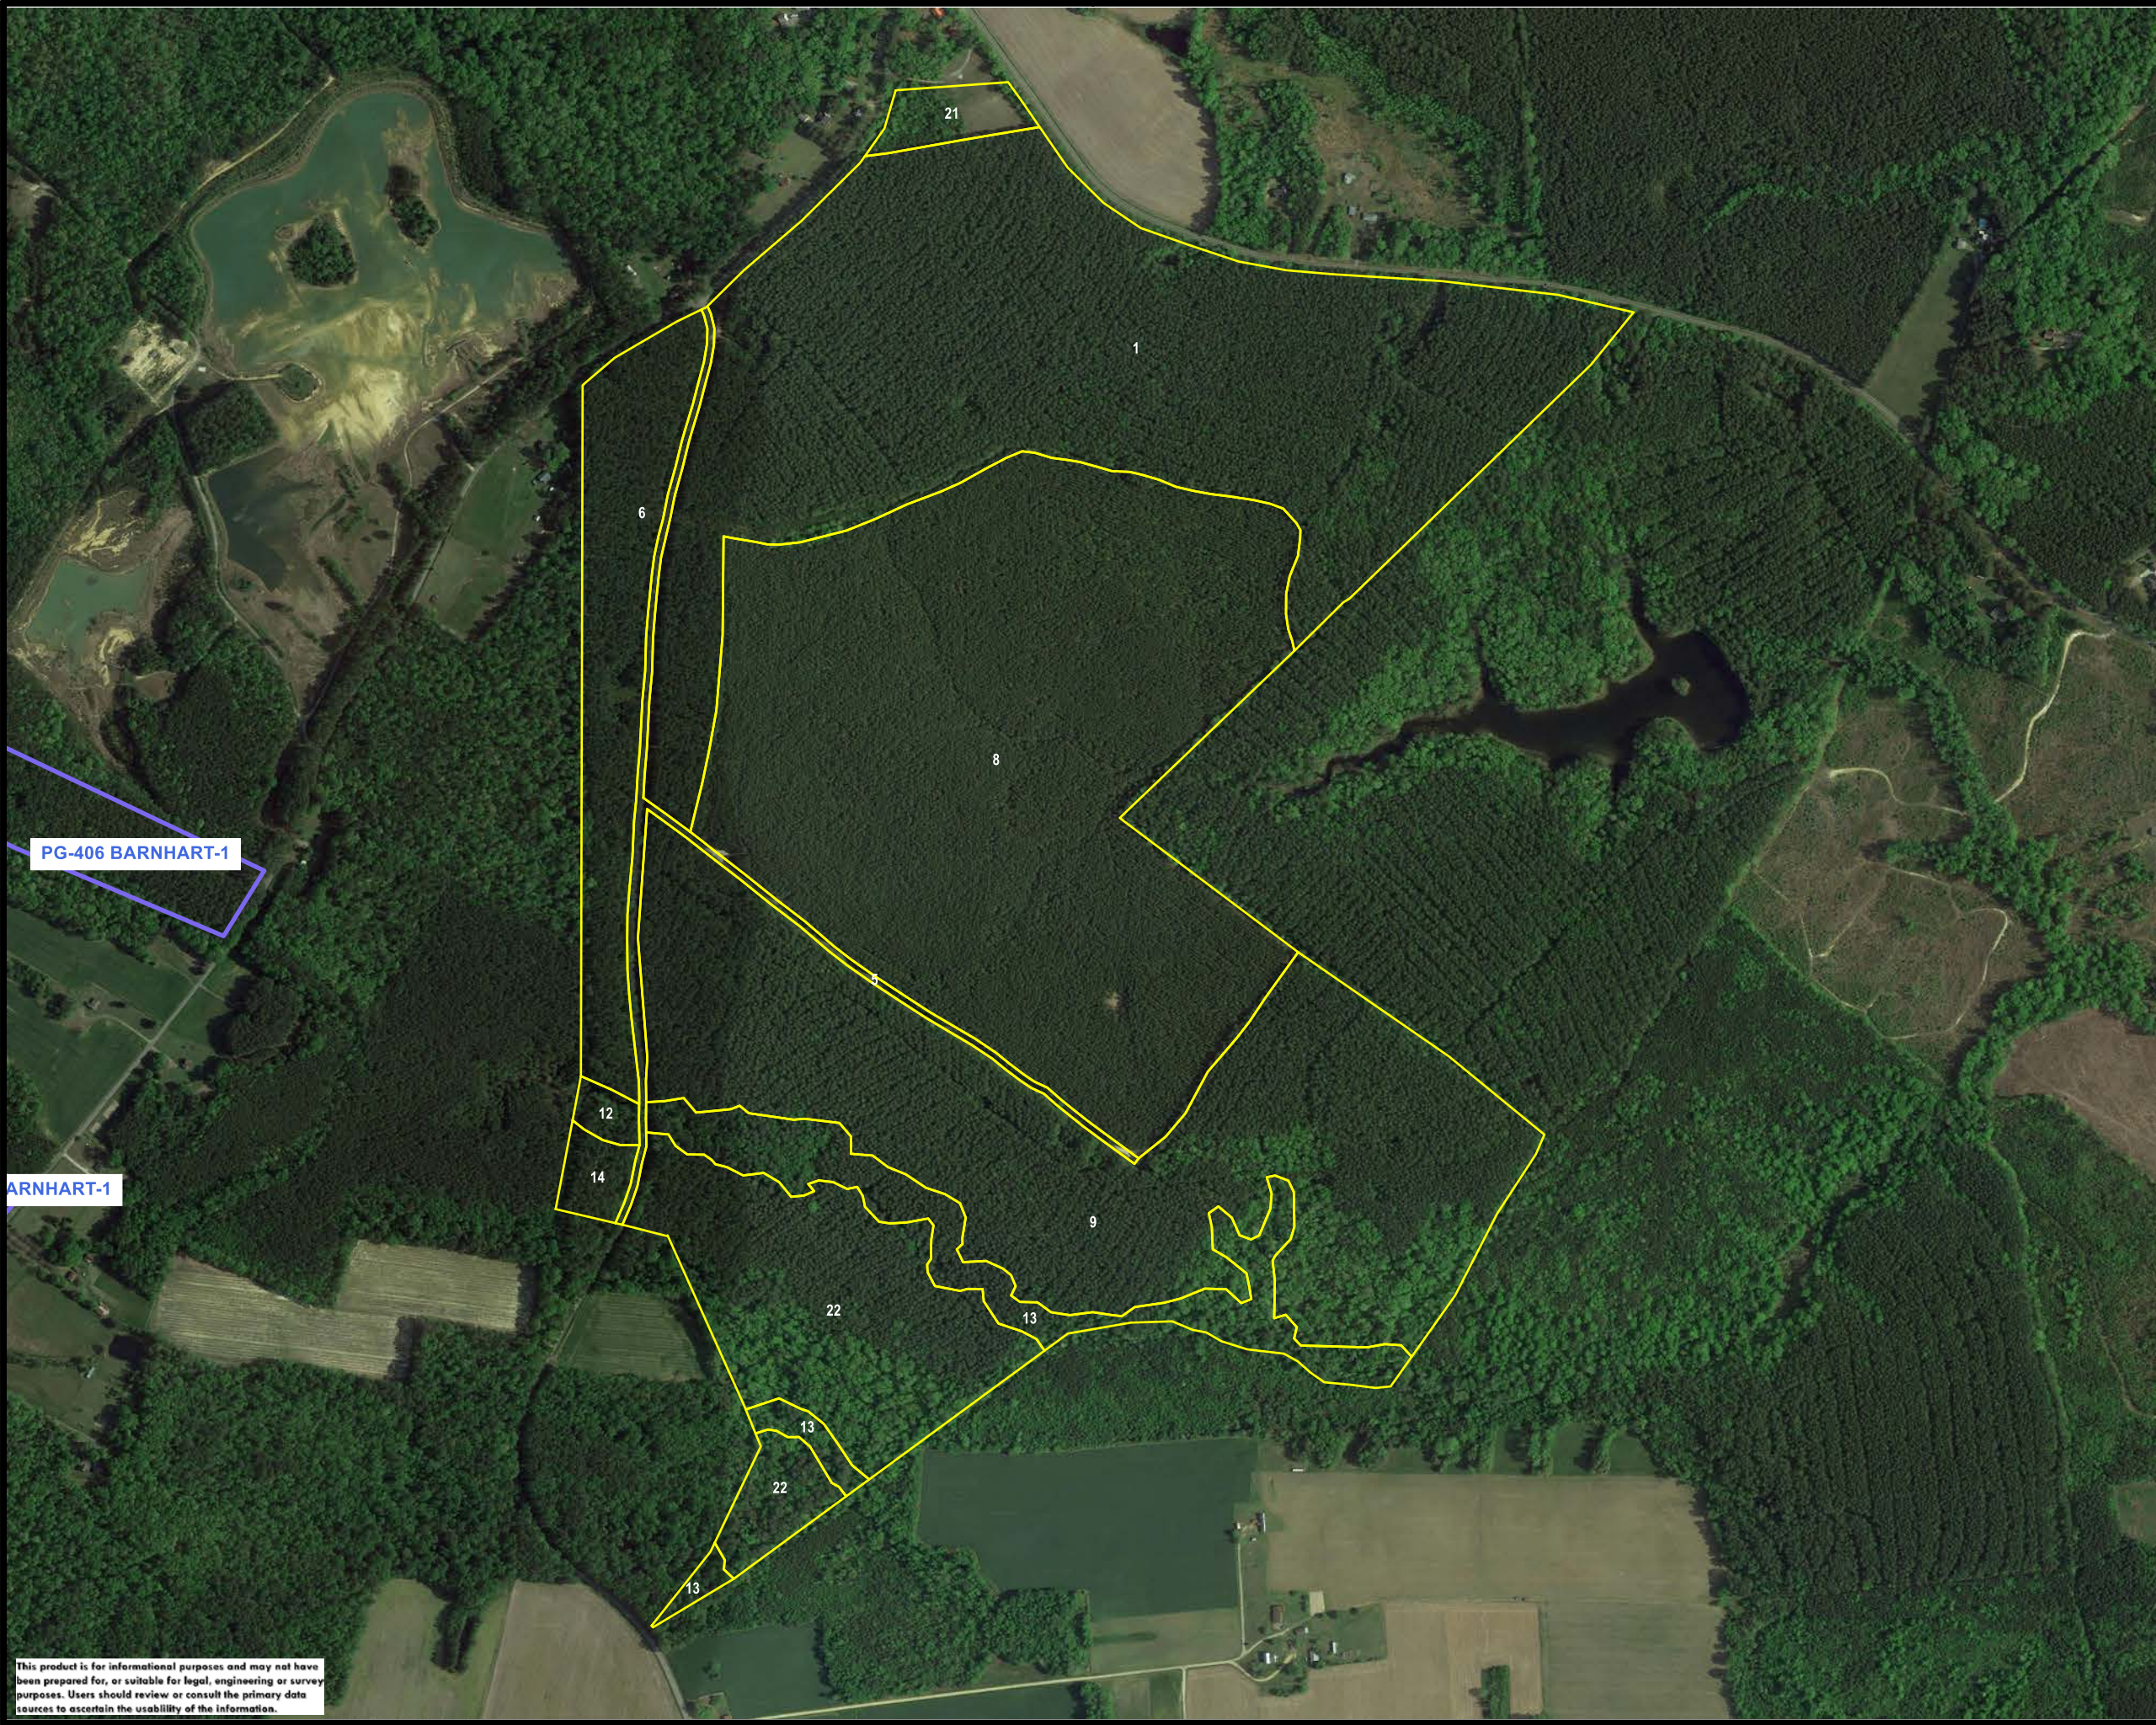

PG-407 HIGGINS-1

County: PRINCE GEORGE

State: VA

ACRES: 387.4

American Forest Management Inc.
www.americanforestmanagement.com

STAND	DOM_S_NAME	YEAR_EST	ACRES
1	LOBLOLLY PINE	1975	108.3
5	UNDEFINED	0	5.0
6	LOBLOLLY PINE	1975	20.9
8	LOBLOLLY PINE	2006	114.8
9	CUTOVER	2019	81.2
12	PINE/HARDWOOD	1950	1.3
13	PINE/HARDWOOD	1920	17.8
14	LOBLOLLY PINE	1950	2.3
21	HARDWOOD	2006	3.2
22	LOBLOLLY PINE	1977	32.6
			TOTAL ACRES = 387.4