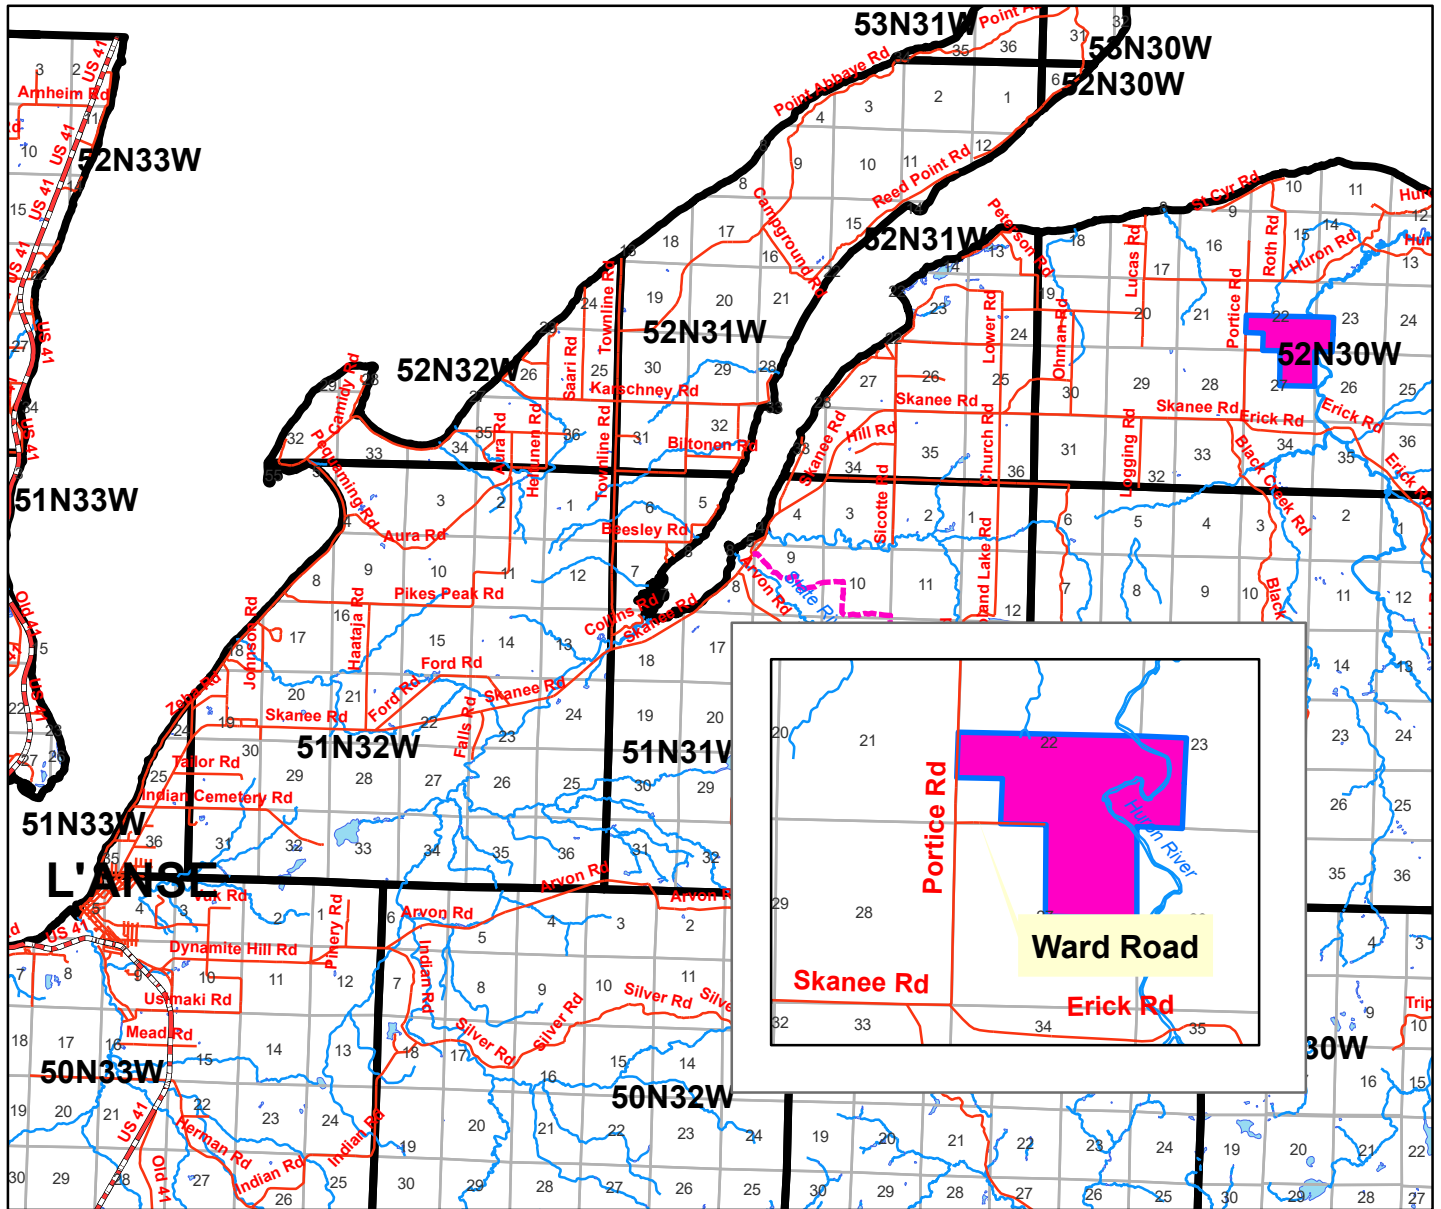

LOCATOR MAP
T. 52 N. - R. 30 W.
 S1/2 Exc. SW1/4 SW1/4 Section 22, W 1/2 SW1/4 Section 23
 NE1/4 Section 27
 Baraga County, Michigan

Legend

- Property Location
- County Road
- River
- Section