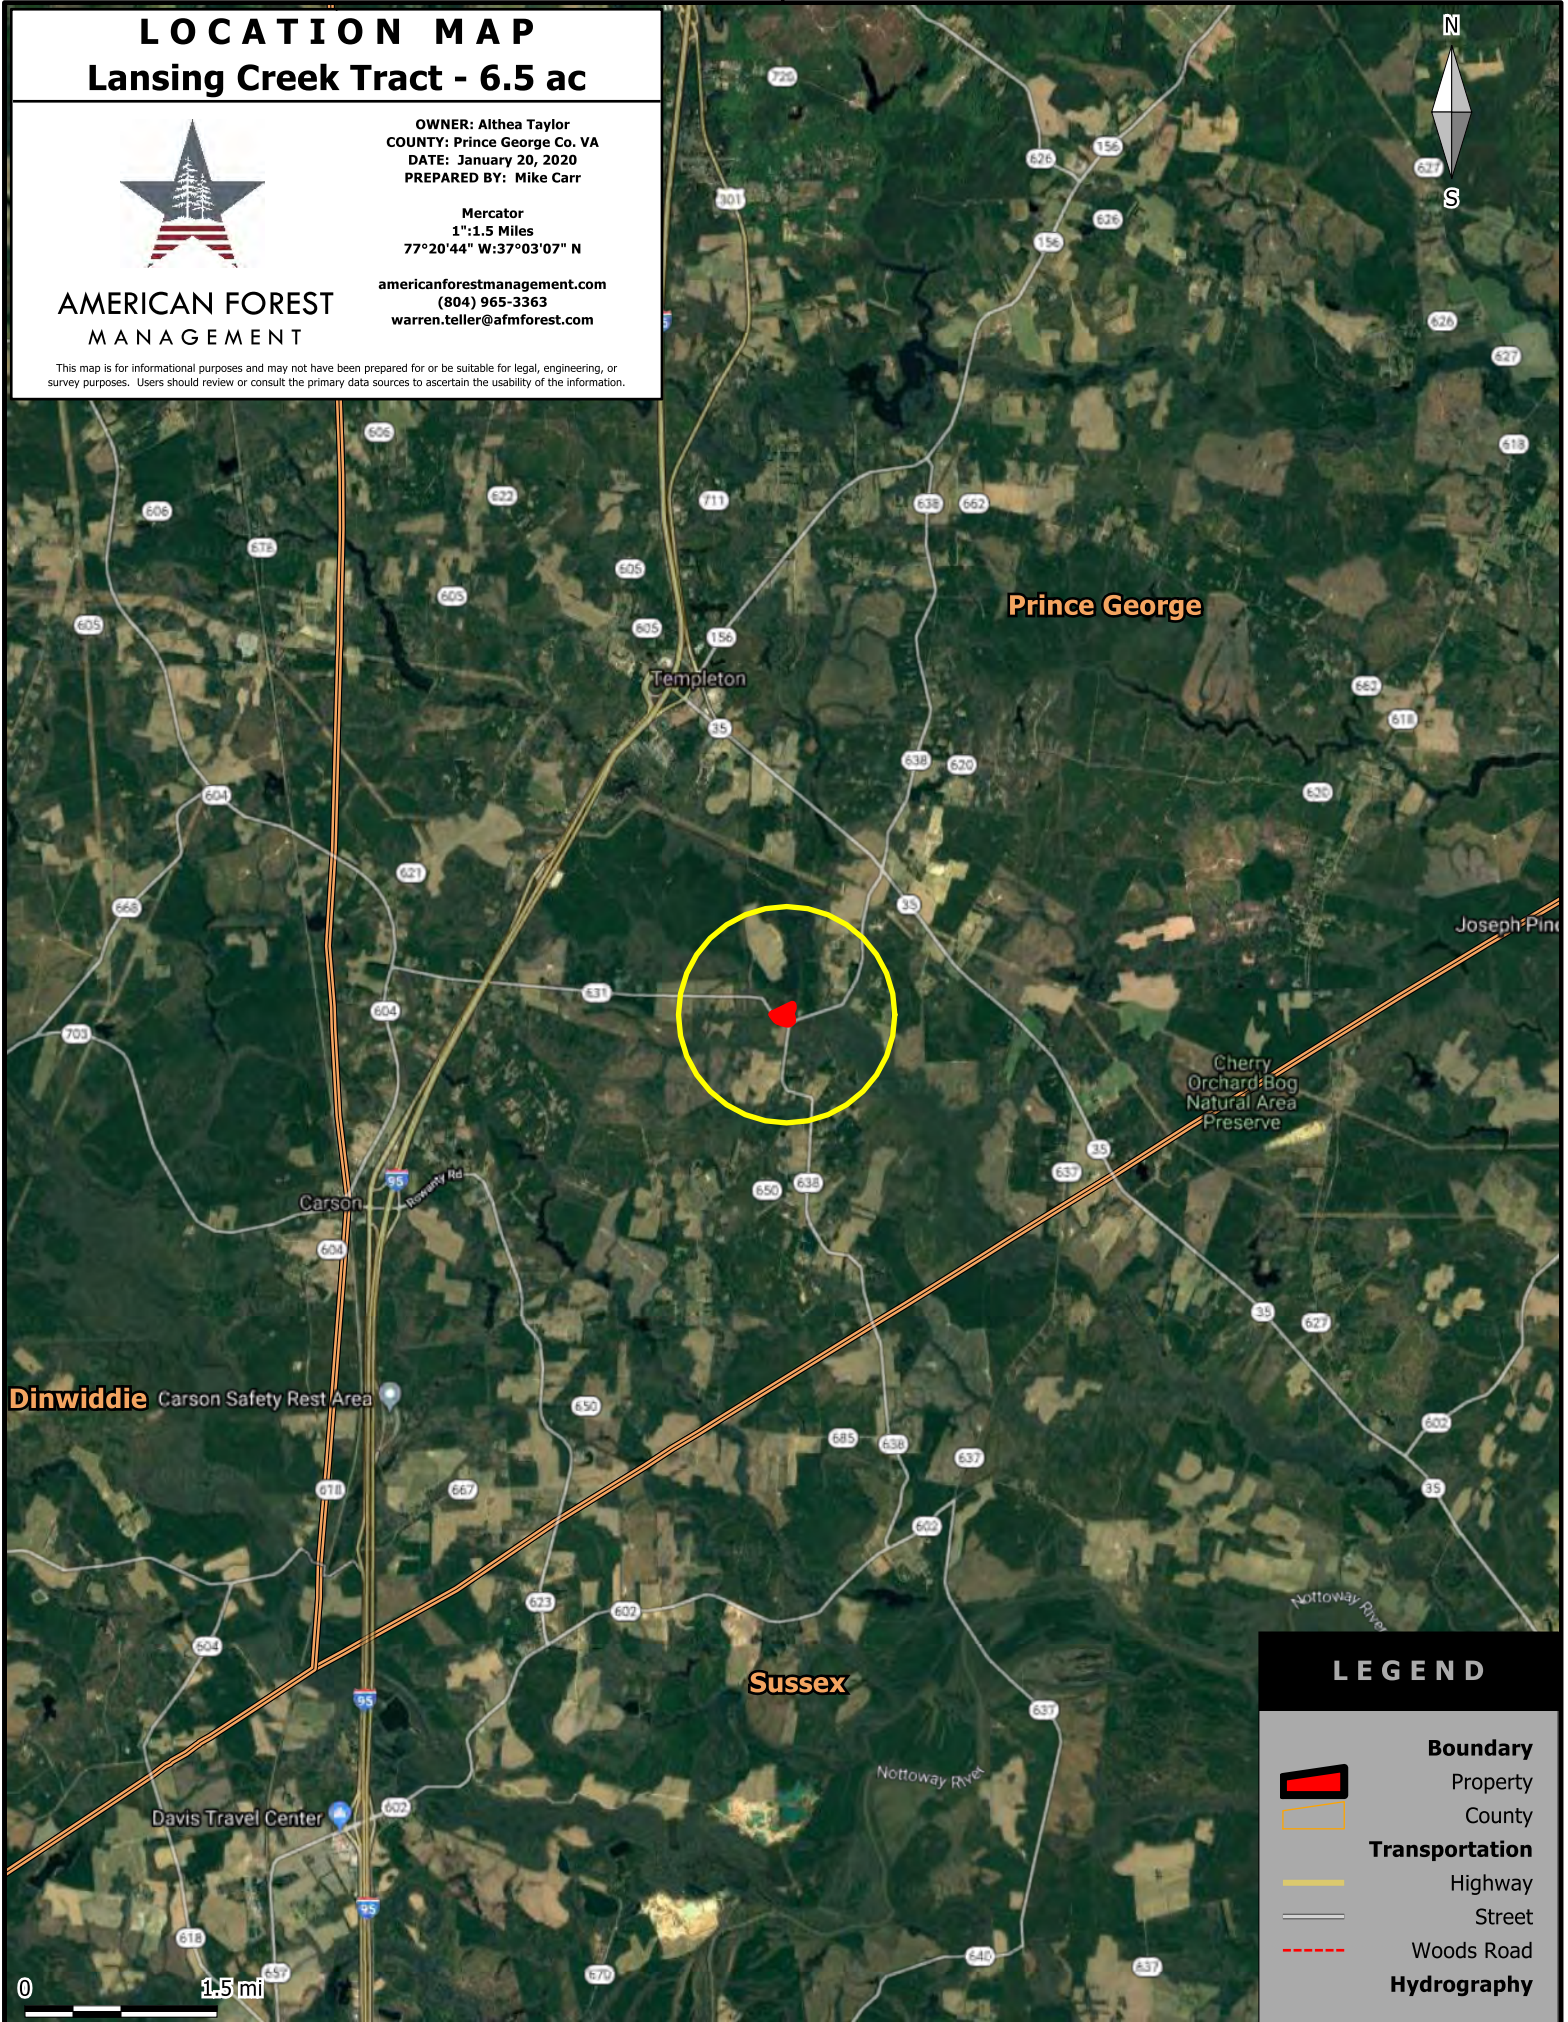

LOCATION MAP

Lansing Creek Tract - 6.5 ac

**AMERICAN FOREST
MANAGEMENT**

OWNER: Althea Taylor
COUNTY: Prince George Co. VA
DATE: January 20, 2020
PREPARED BY: Mike Carr

Mercator
1"=1.5 Miles
77°20'44" W:37°03'07" N

americanforestmanagement.com
(804) 965-3363
warren.teller@afmforest.com

LEGEND

- **Boundary**
- Property
- County
- **Transportation**
- Highway
- Street
- Woods Road
- **Hydrography**