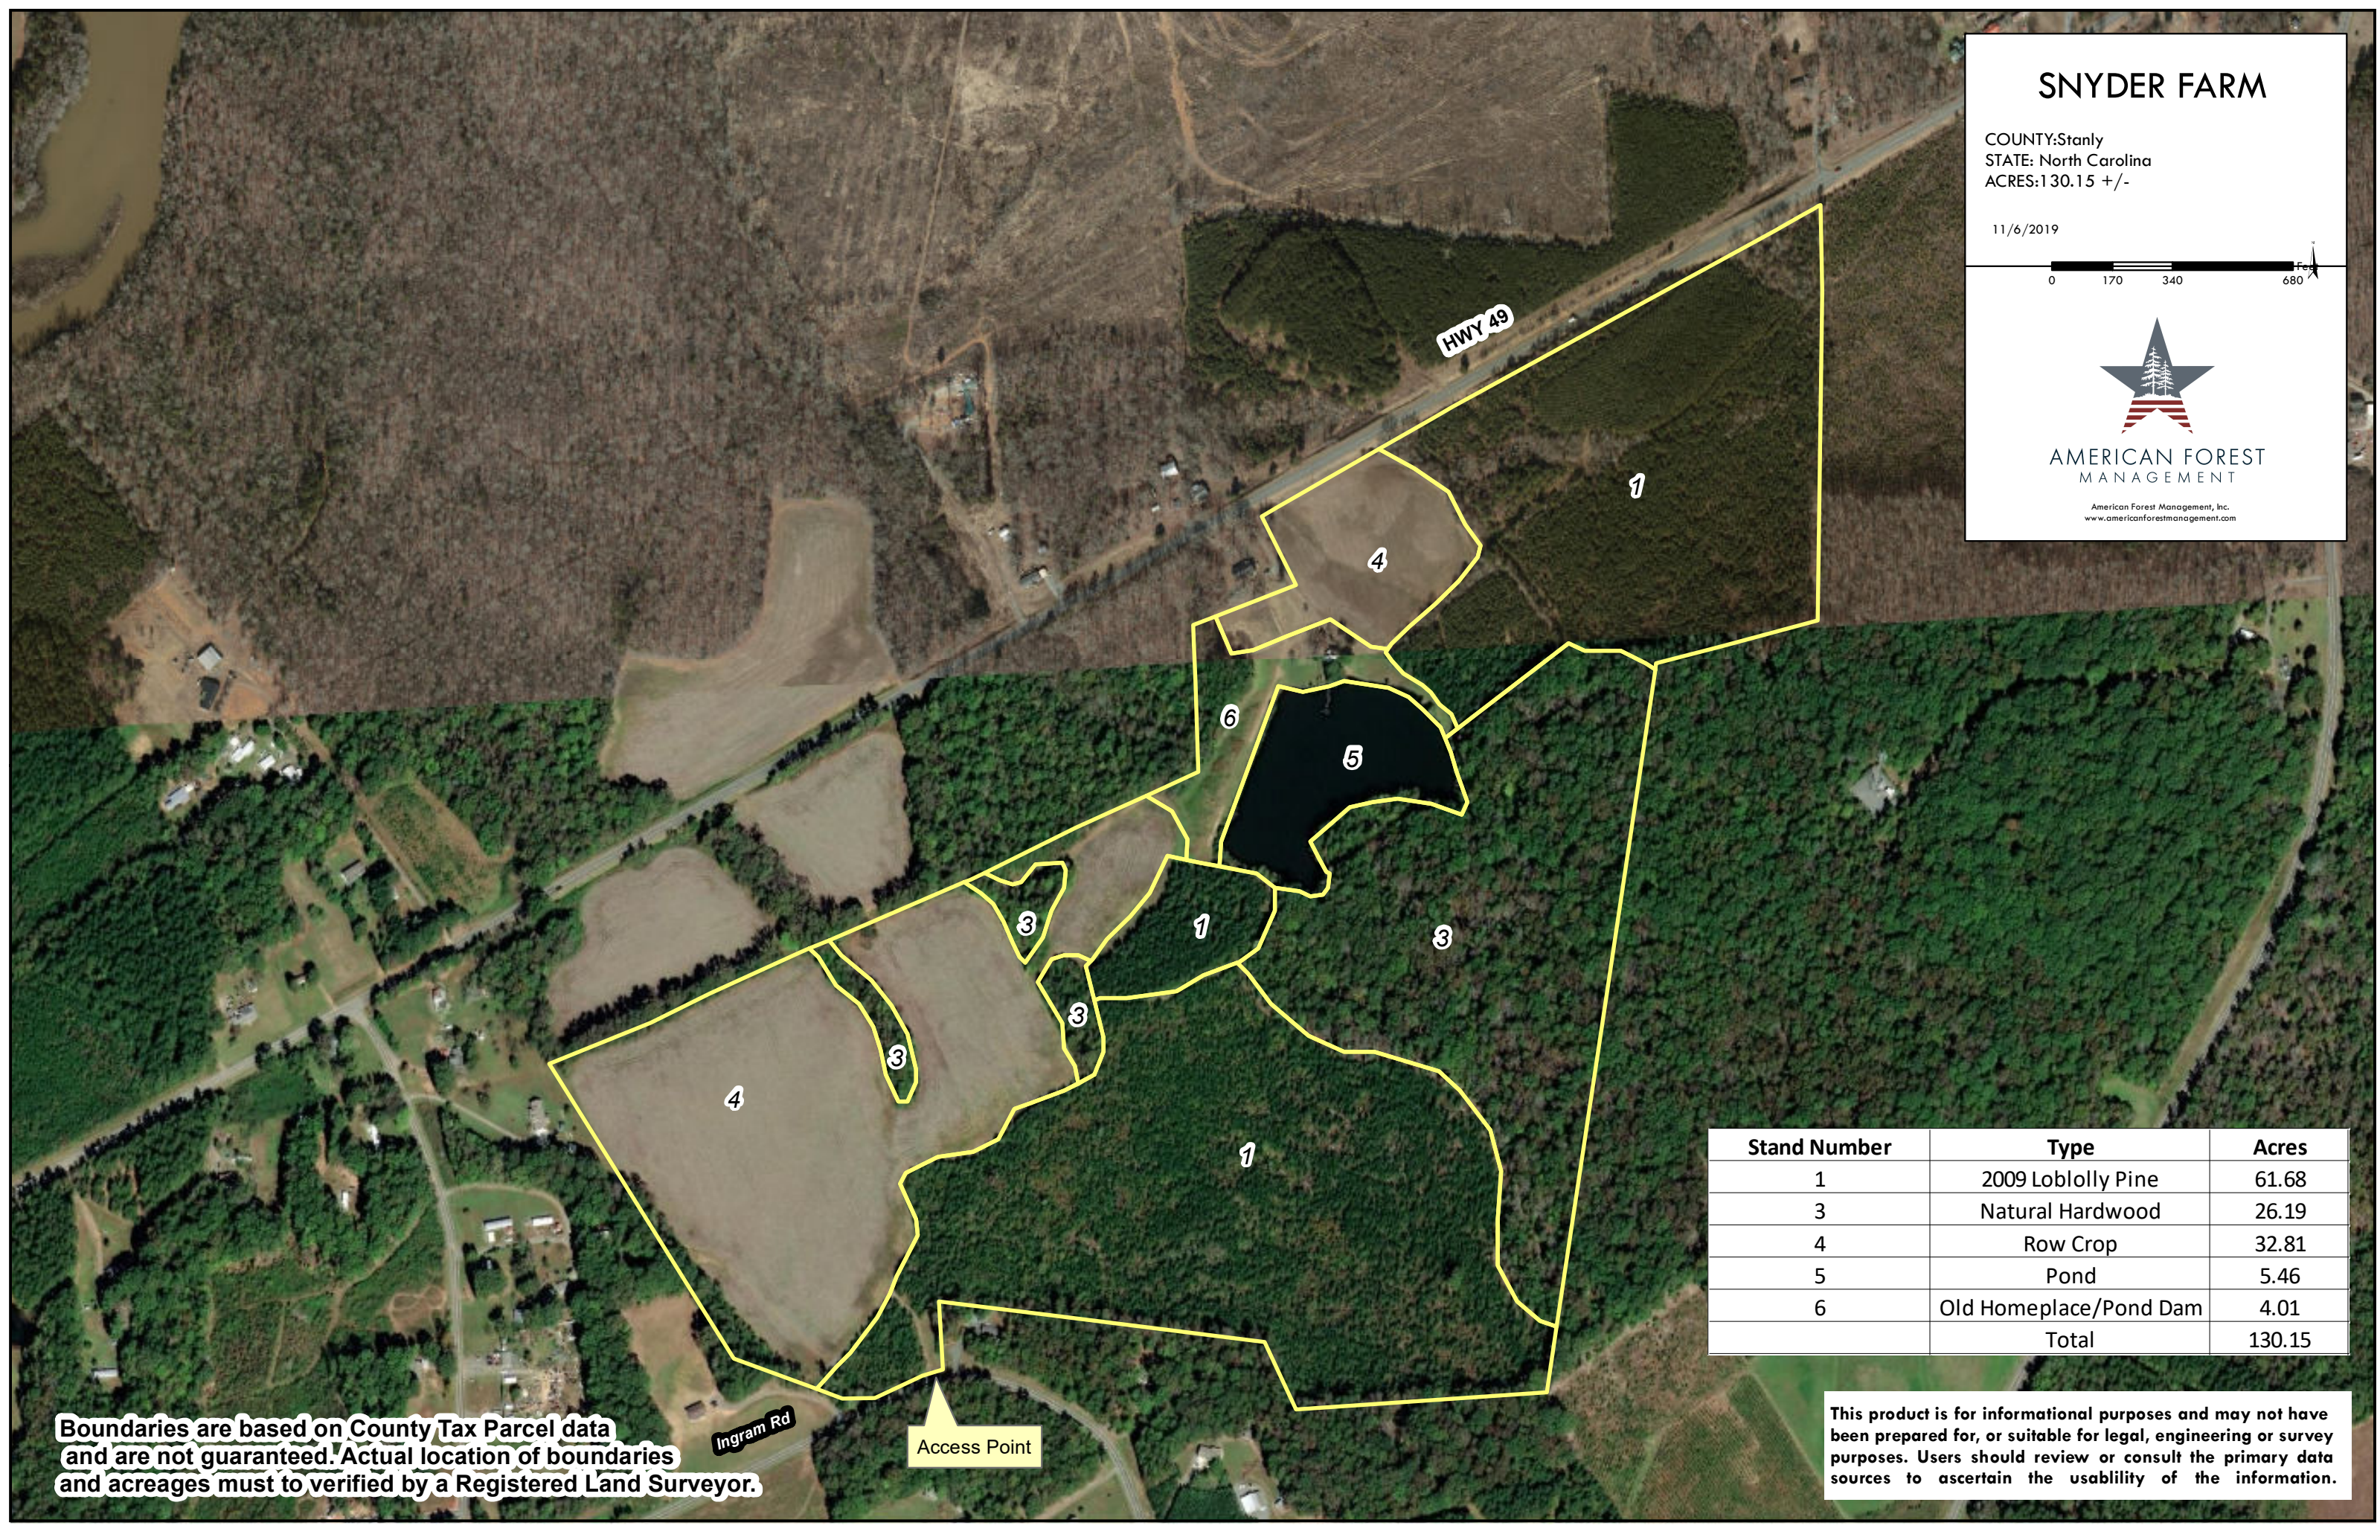

SNYDER FARM

COUNTY: Stanly
 STATE: North Carolina
 ACRES: 130.15 +/-

11/6/2019

AMERICAN FOREST
 MANAGEMENT

American Forest Management, Inc.
www.americanforestmanagement.com

Stand Number	Type	Acres
1	2009 Loblolly Pine	61.68
3	Natural Hardwood	26.19
4	Row Crop	32.81
5	Pond	5.46
6	Old Homeplace/Pond Dam	4.01
	Total	130.15

Boundaries are based on County Tax Parcel data and are not guaranteed. Actual location of boundaries and acreages must be verified by a Registered Land Surveyor.

This product is for informational purposes and may not have been prepared for, or suitable for legal, engineering or survey purposes. Users should review or consult the primary data sources to ascertain the usability of the information.