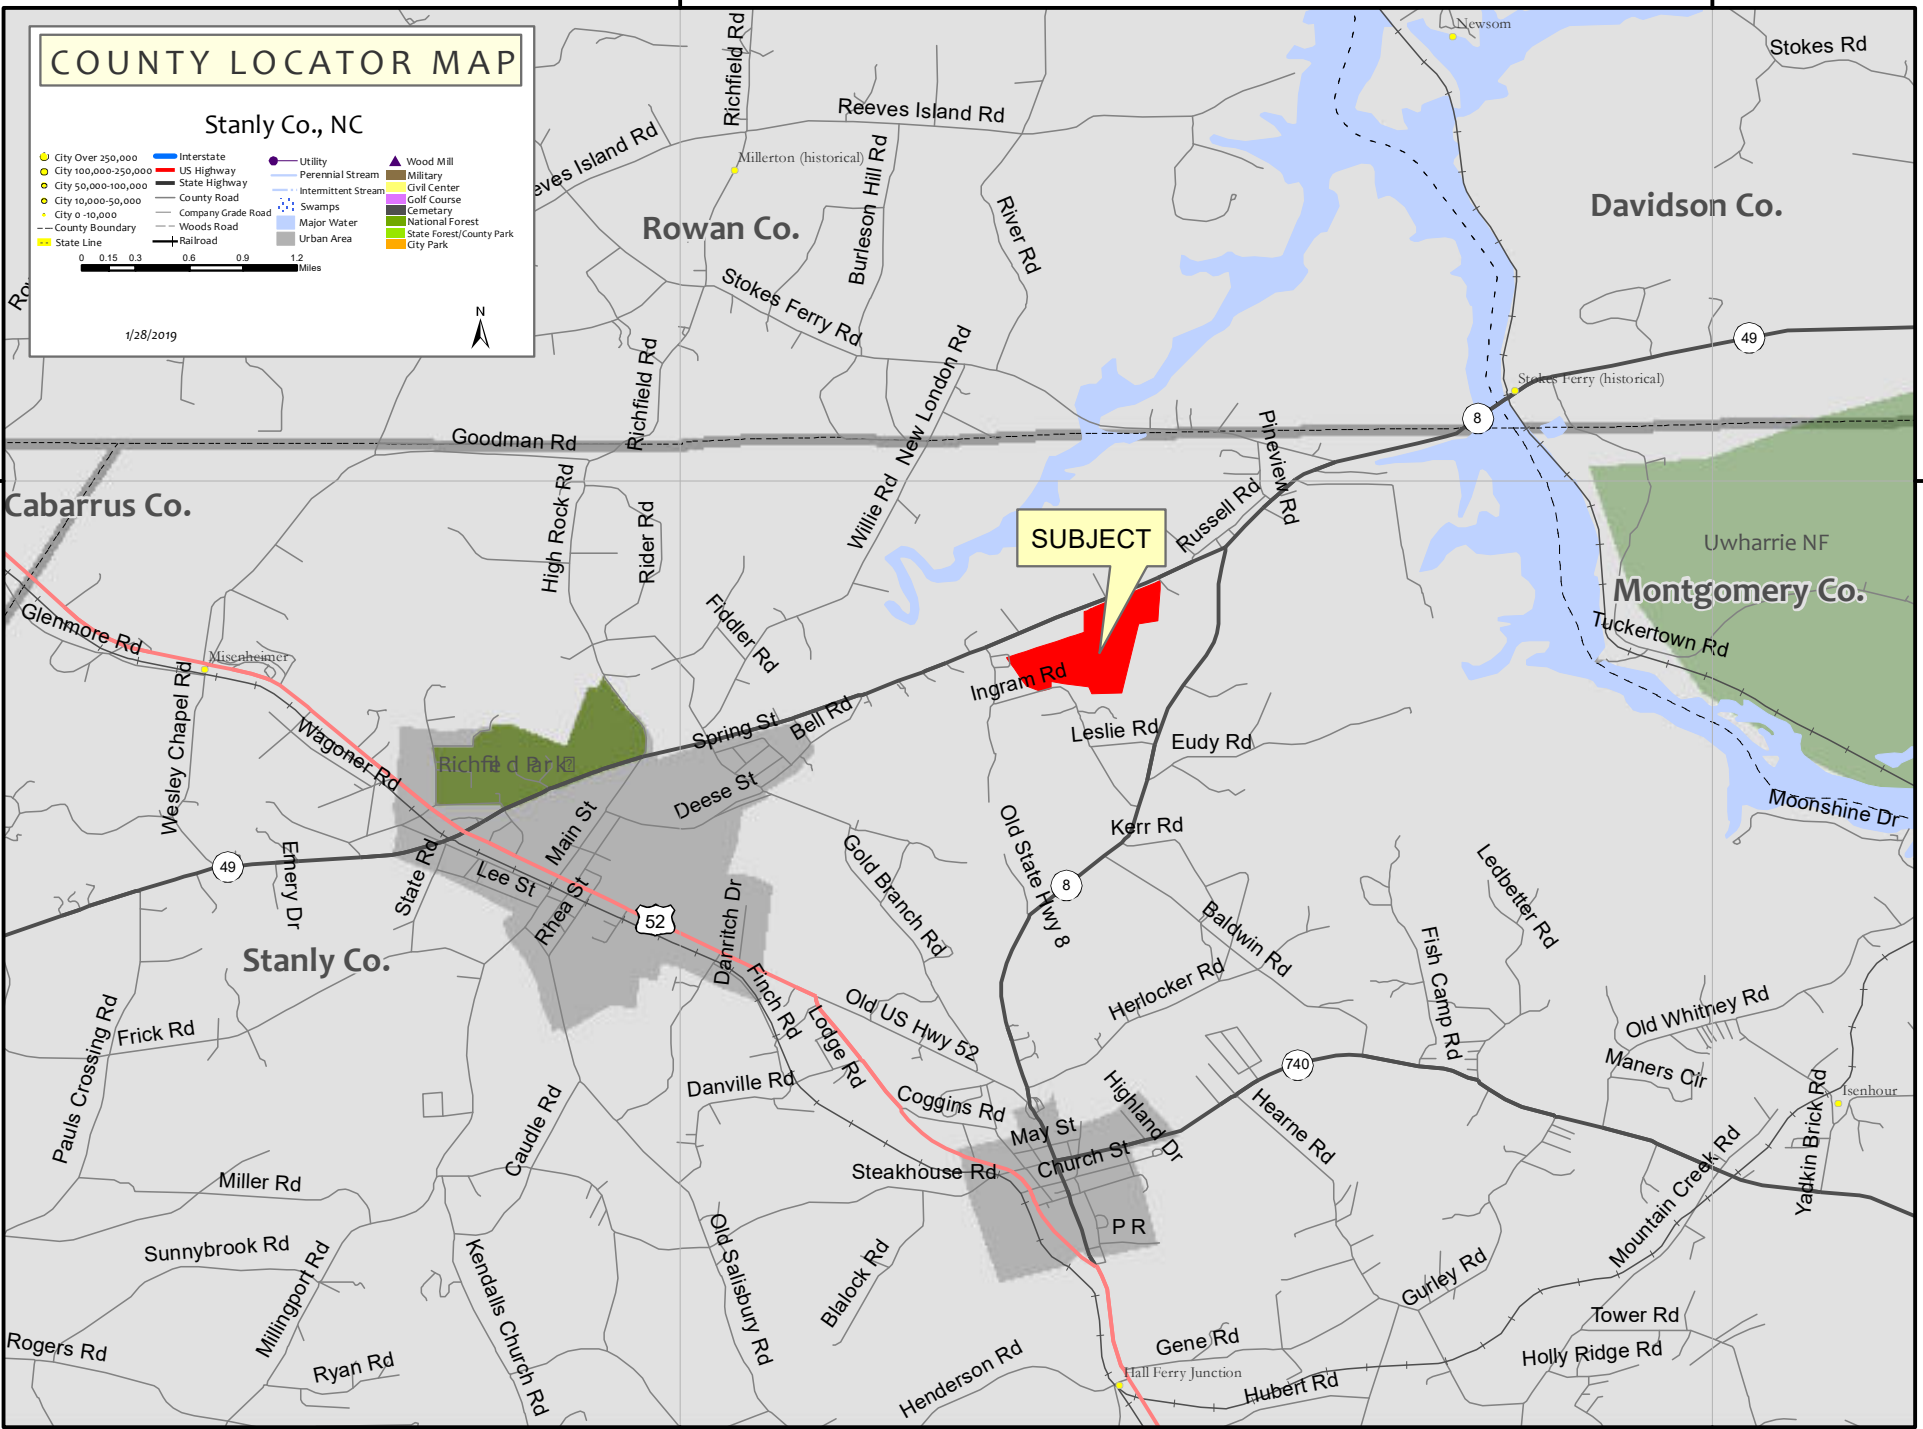

# COUNTY LOCATOR MAP

Stanly Co., NC

- City Over 250,000
- City 100,000-250,000
- City 50,000-100,000
- City 10,000-50,000
- City 0-10,000
- County Boundary
- State Line
- Interstate
- US Highway
- State Highway
- County Road
- Company Grade Road
- Woods Road
- Railroad
- Utility
- Perennial Stream
- Intermittent Stream
- Swamps
- Major Water
- Urban Area
- Wood Mill
- Military
- Civil Center
- Cof. Course
- Cemetery
- National Forest
- State Forest/County Park
- City Park

0 0.15 0.3 0.6 0.9 1.2 Miles

1/28/2019

35°30'0" N

35°30'0" N

80°15'0" W

80°10'0" W

80°15'0" W

80°10'0" W