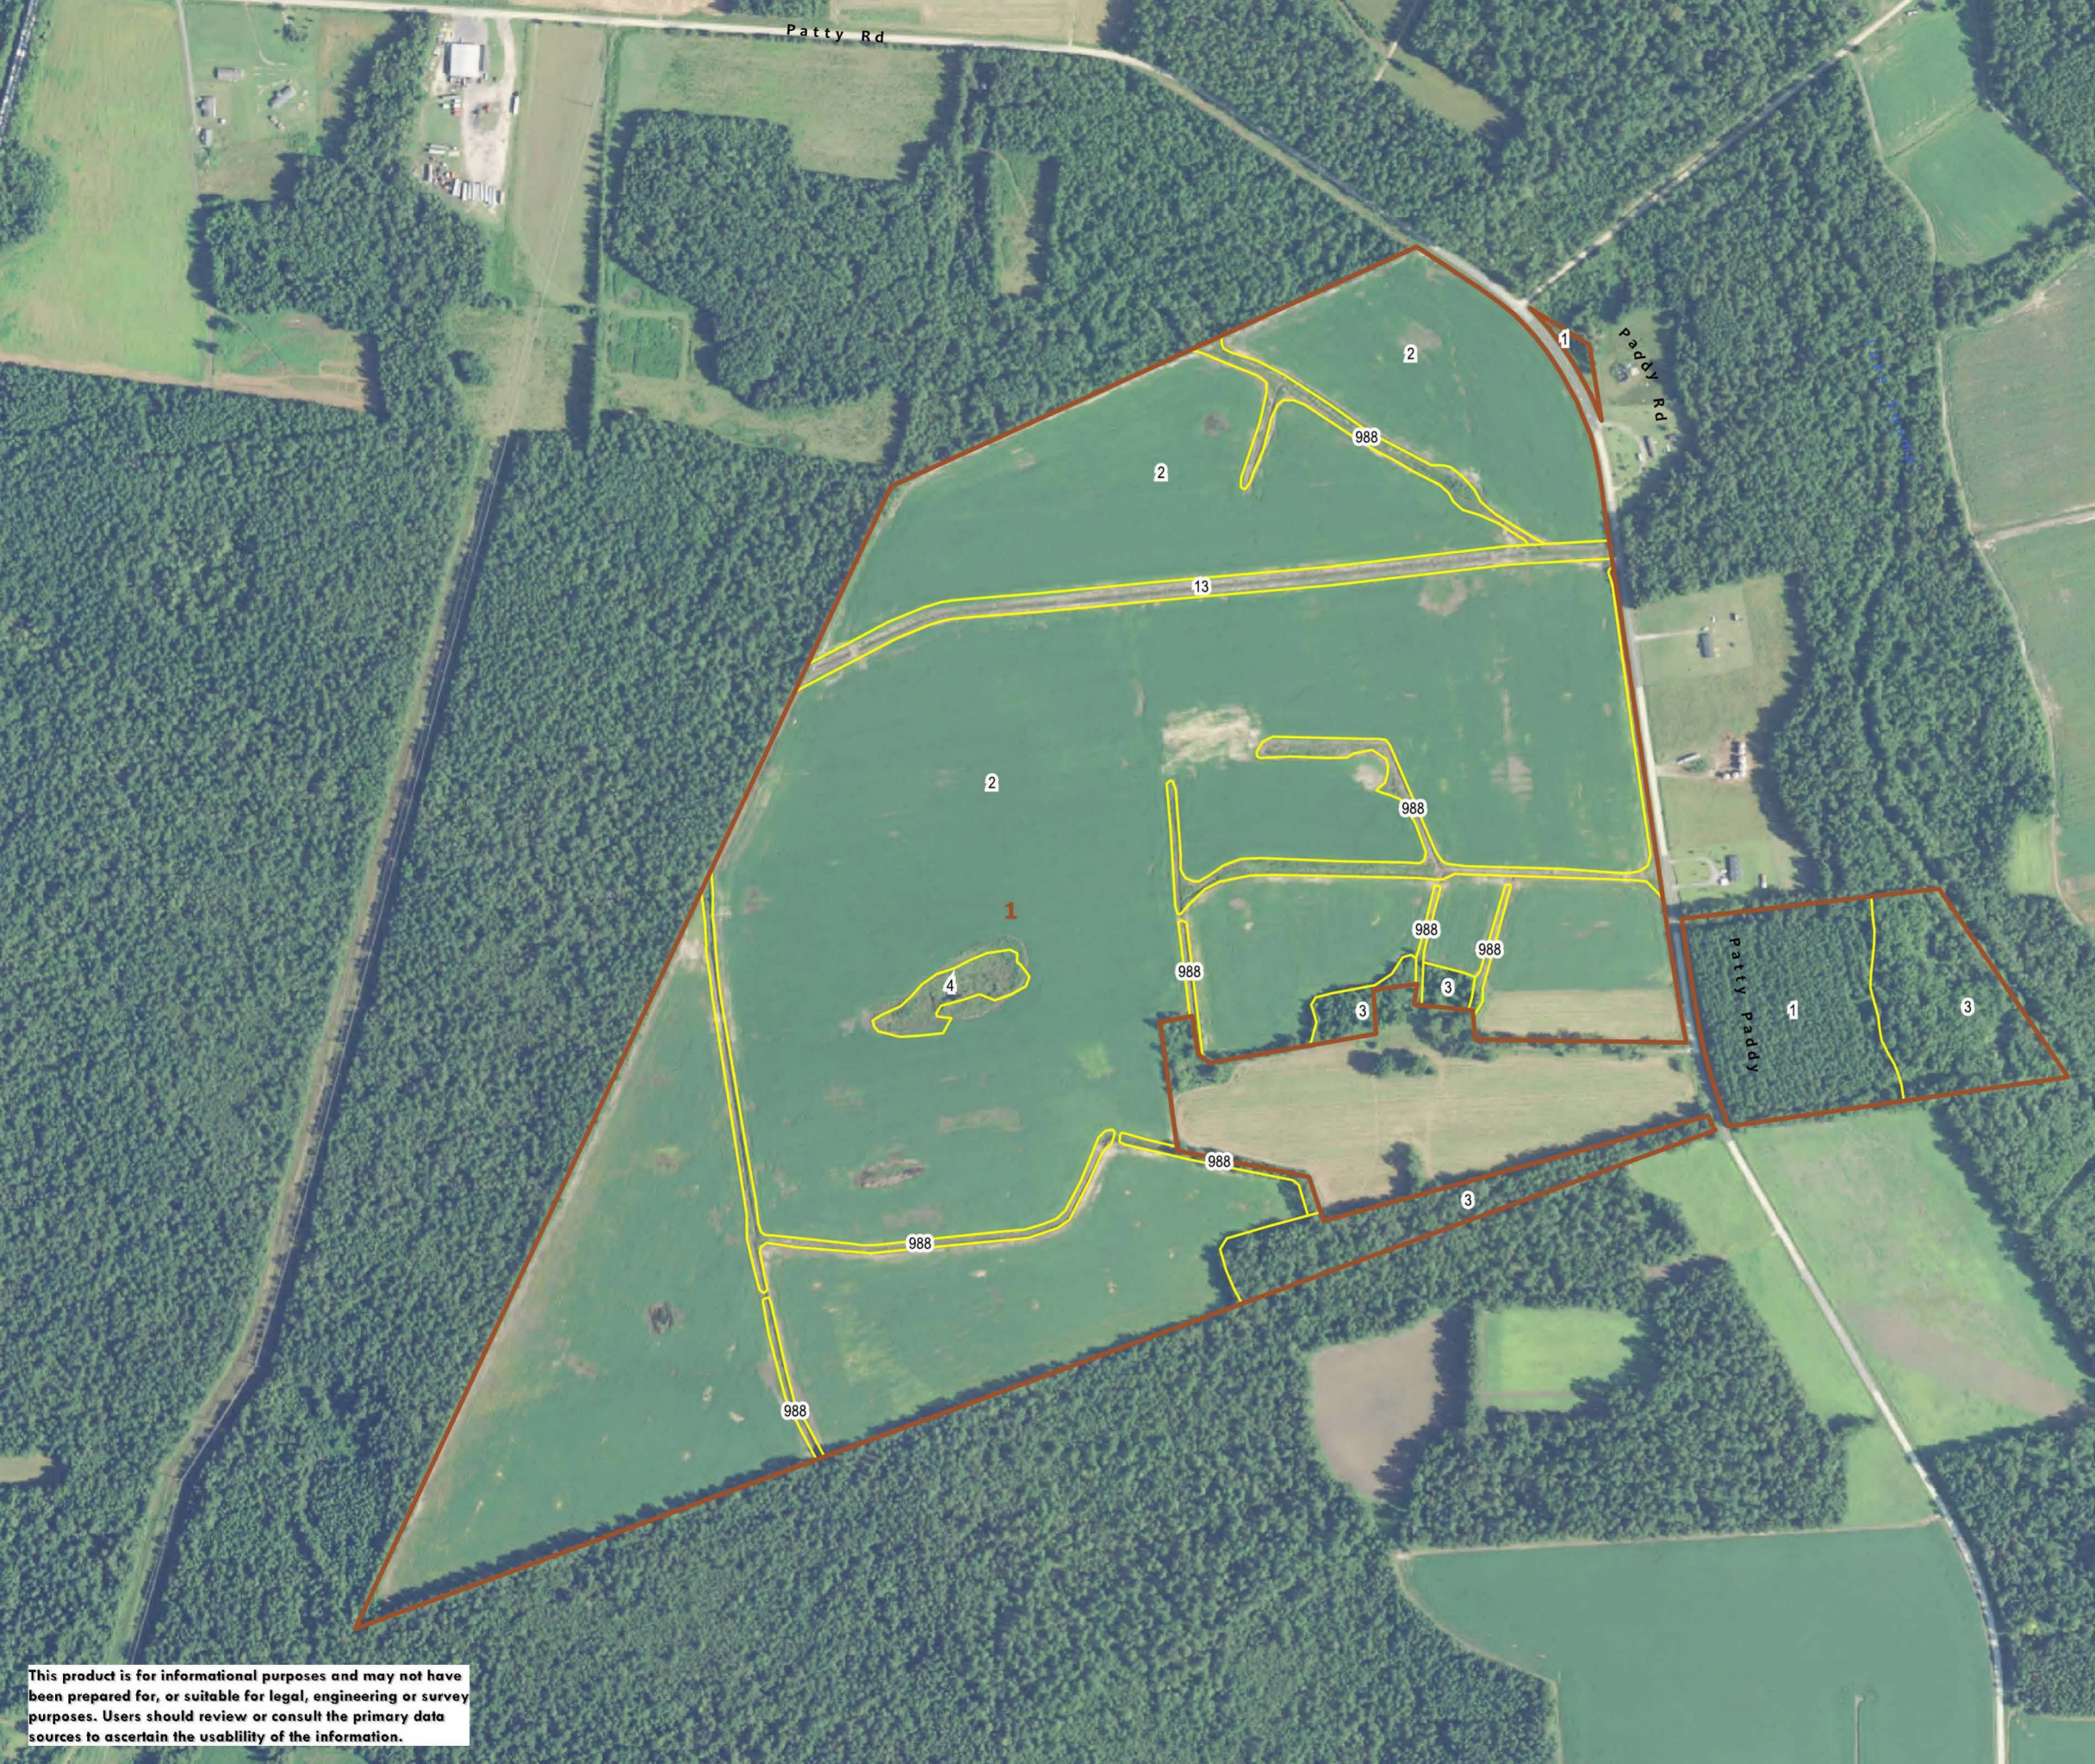

BIG BEAN

COUNTY: WILLIAMSBURG
 STATE: SC
 ACRES: 224.8

Map Scale 1 in : 528 ft
 Reference Scale 1:6336

American Forest Management, Inc.
www.americanforestmanagement.com

STAND	DESCRIPTION	LAND_DESC	OPER_DESC	ACRES
1	LBWFPY3L	LONG-TERM TIMBERLAND	6 MONTHS	9.3
2	AGAGYL	AG-LEASED	DRY CROPLAND	190.8
3	HWBLNN4L	LONG-TERM TIMBERLAND	3 MONTHS OR LESS	12.0
4	SHBLNN4L	LONG-TERM TIMBERLAND	3 MONTHS OR LESS	1.4
13	UDFENN	NON-PRODUCTIVE	NOT OPERABLE	3.6
988	UDYNL	NON-PRODUCTIVE	NOT OPERABLE	7.7
TOTAL ACRES =				224.8