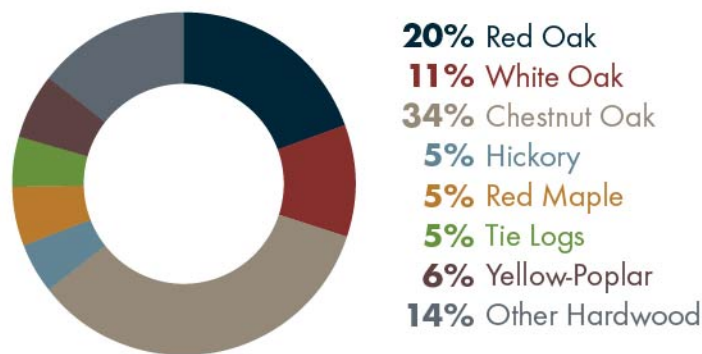

Brissey Tract on Walden Ridge Timber Information

Sawtimber by Species

Volume by Diameter