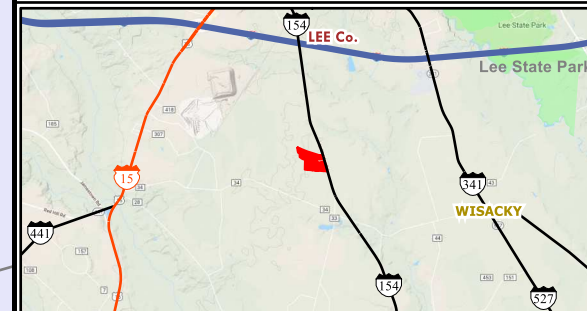

County: LEE
State: SC
ACRES: 67.4

Map Scale 1 in :396 ft
 Reference Scale 1:4752

American Forest Management Inc.
 www.americanforestmanagement.com
 (704) 527-6780
 sean.mather@afmforest.com

SOIL SYMBOL	SOIL NAME	FARMLAND	ACRES	STAND	DOM_S_NAME	DOM_SOIL1	DOM_SOIL2	DOM_SOIL3	ACRES
GoA	Goldsboro sandy loam, 0 to 2 percent slopes	All areas are prime farmland	14.75	6	AGRICULTURE	NnA - 13 ac.	NoA - 9 ac.	GoA - 7 ac.	31.2
NnA	Noboco-Goldsboro complex, 0 to 2 percent slopes	All areas are prime farmland	18.11	38	PINE	RaA - 20 ac.	GoA - 8 ac.	NnA - 5 ac.	36.2
NoA	Norfolk loamy sand, 0 to 2 percent slopes	All areas are prime farmland	12.61						
RaA	Rains sandy loam, 0 to 2 percent slopes	Farmland of statewide importance	21.87						
									TOTAL ACRES = 67.4