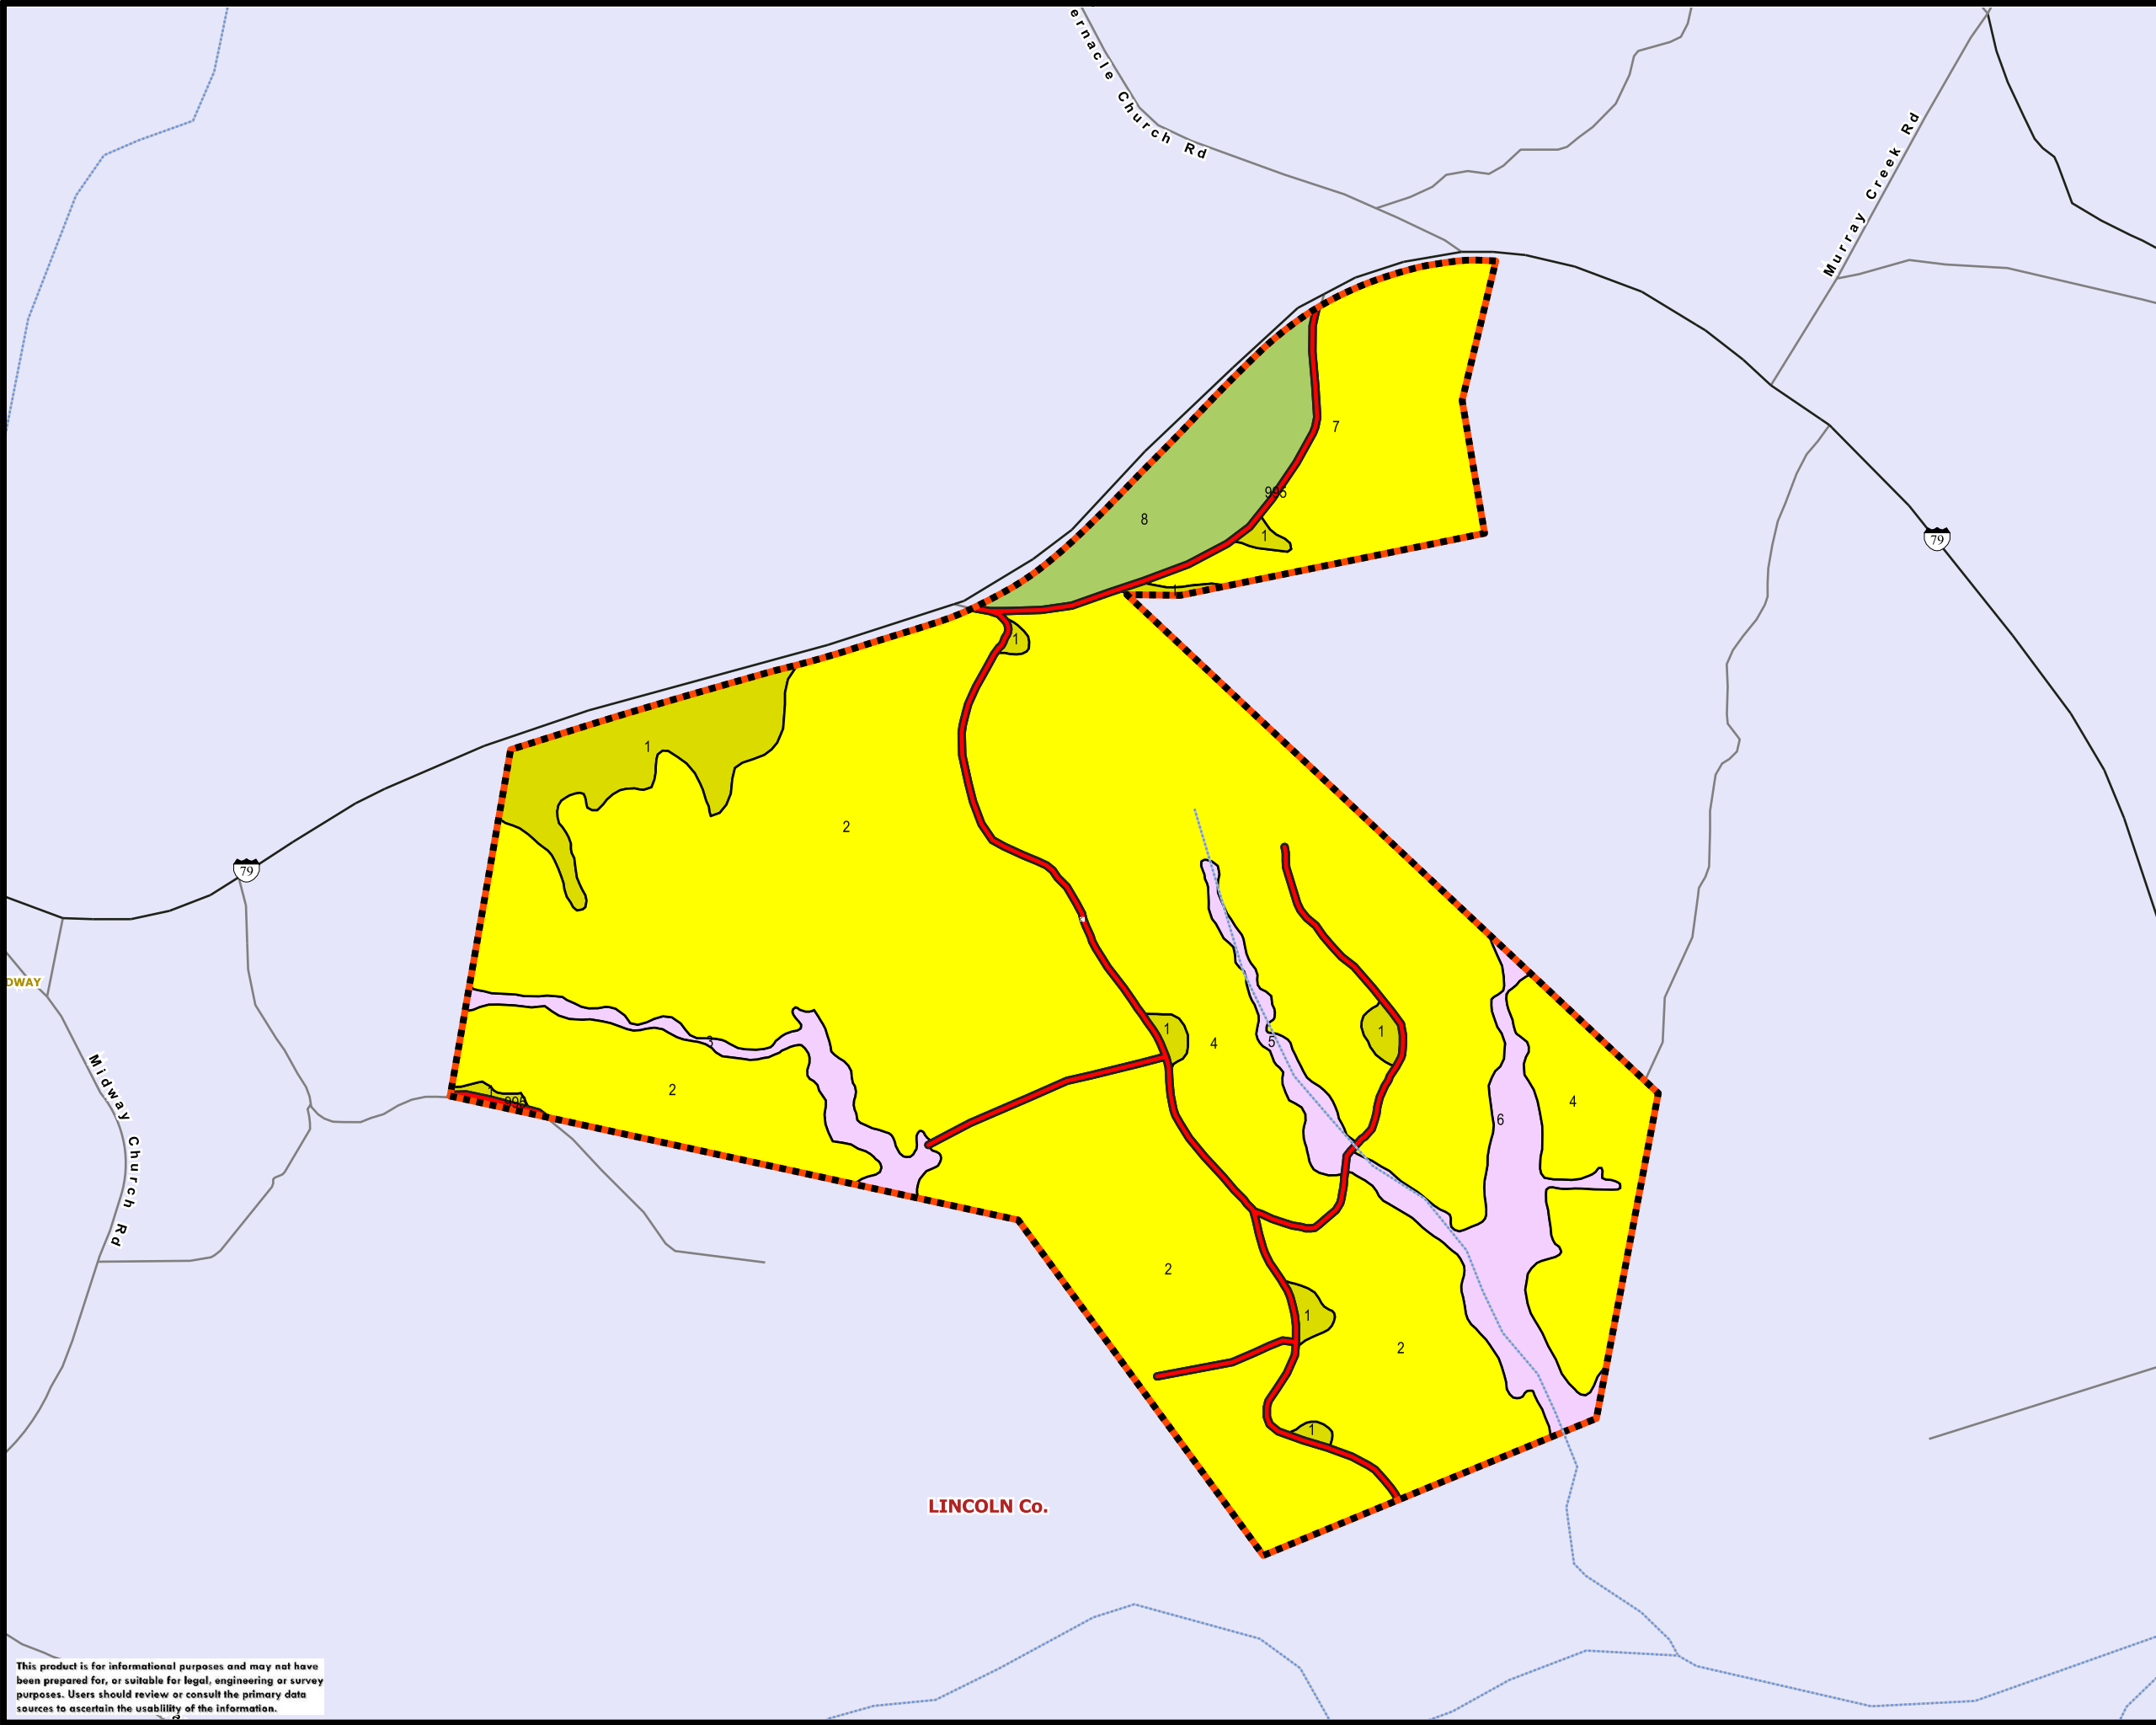

DAWKINS-TIMBERLANDS

COUNTY: LINCOLN

STATE: GA

ACRES: 411.5

Map Scale 1 in : 792 ft
Reference Scale 1: 9504

American Forest Management Inc.
www.americanforestmanagement.com
(704) 527-6780
sean.mather@afmforest.com

	CUTOVER - 341.1 ac.
	HARDWOOD - 25.9 ac.
	LOBLOLLY PINE - 17.8 ac.
	OPEN - 17.8 ac.
	ROAD - 9 ac.

STAND	DOM_S_NAME	YEAR_EST	ORIGIN	S_T_DESC	ACRES
1	UNDEFINED	0	OPEN	OPEN	17.8
2	CUTOVER	2019	OPEN	OPEN	197.6
3	HARDWOOD	0	NATURAL		6.4
4	CUTOVER	2019	OPEN		115.2
5	HARDWOOD	0	NATURAL		4.0
6	HARDWOOD	0	NATURAL		15.5
7	CUTOVER	2019	OPEN		28.2
8	LOBLOLLY PINE	2008	PLANTED	PINE PLANTATION	17.8
995	UNDEFINED	0	OPEN	ROAD	9.0
TOTAL ACRES = 411.5					