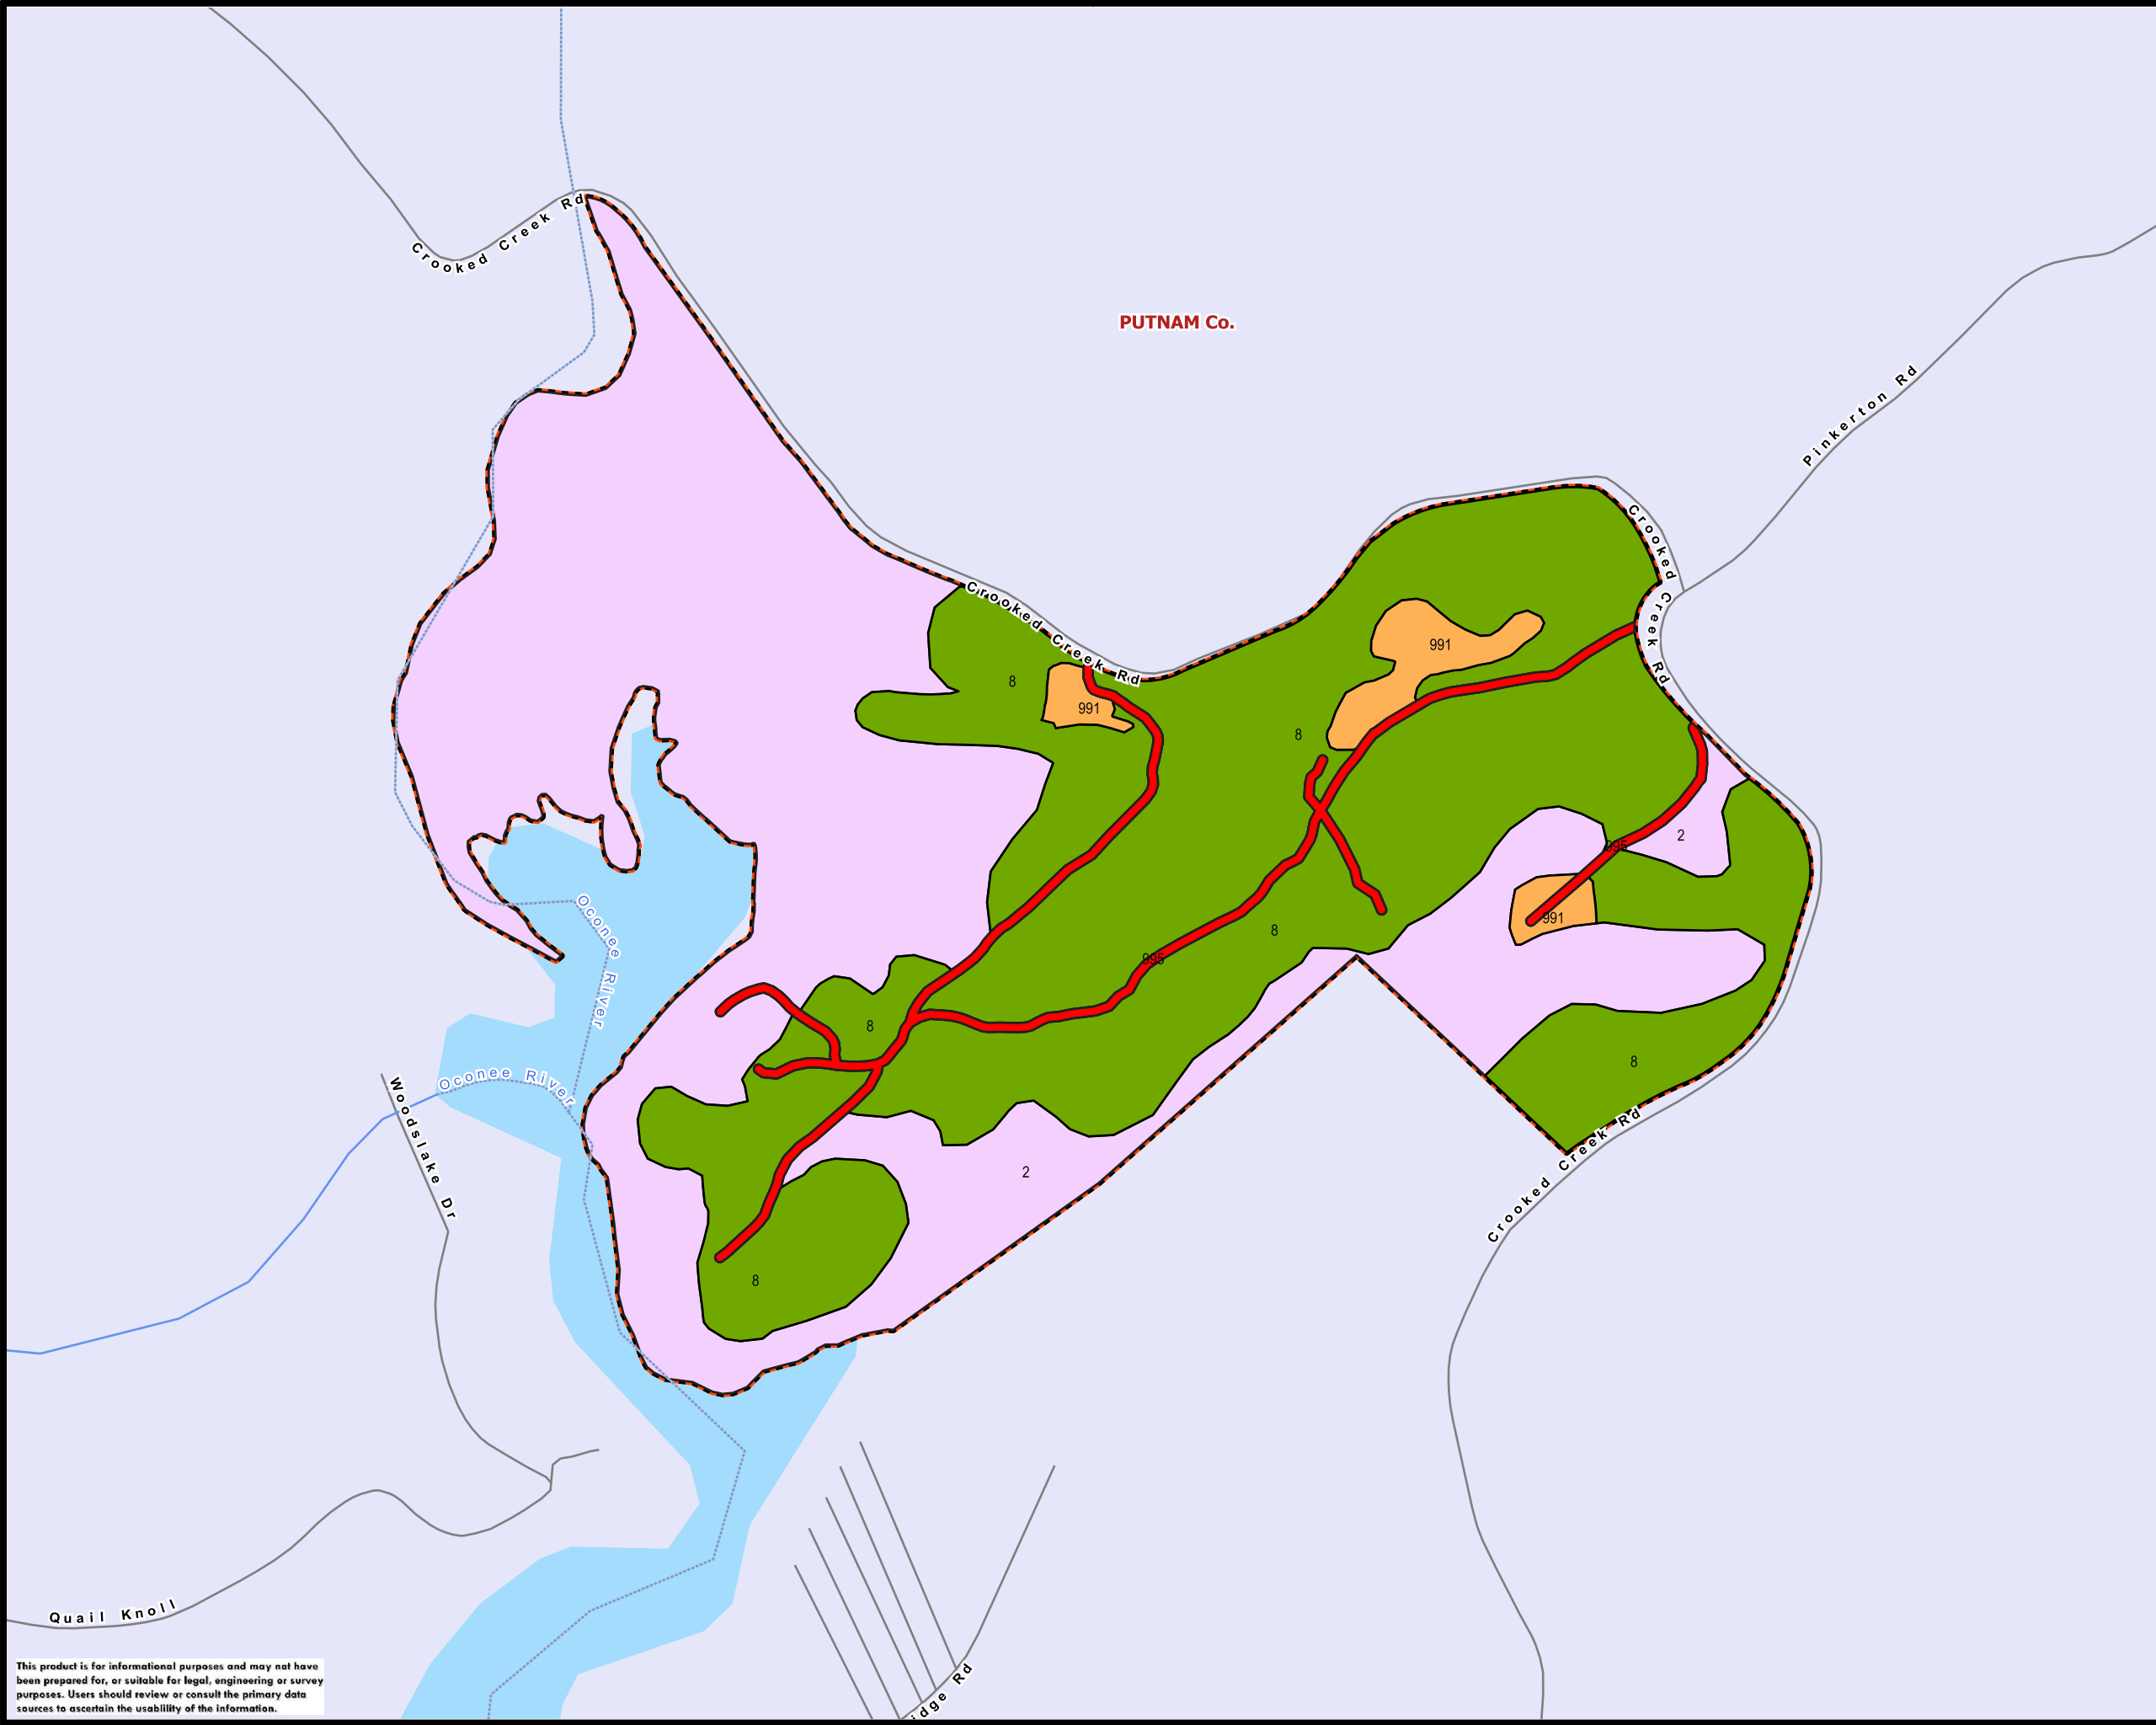

CROOKED_CREEK_PRESERVE

COUNTY: PUTNAM

STATE: GA

ACRES: 184.4

Map Scale 1 in :528 ft
Reference Scale 1:6336
American Forest Management Inc.
www.americanforestmanagement.com
(704) 527-6780
sean.mather@afmforest.com

STAND	DOM_S_NAME	ACRES
2	HARDWOOD	90.0
8	PINE	84.5
991	FIELD	4.5
995	ROAD	5.4
TOTAL ACRES =		184.4

This product is for informational purposes and may not have been prepared for, or suitable for legal, engineering or survey purposes. Users should review or consult the primary data sources to ascertain the usability of the information.