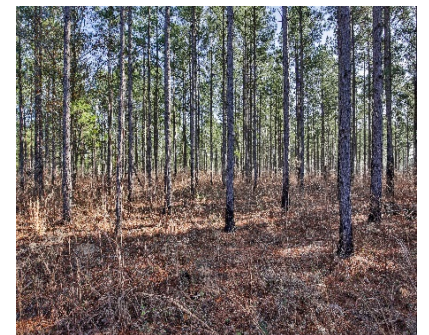

Directions:

Tract is located west of Marshallville along Bryant Hill Rd.

CONTACT:

Nathan E. Greer
Broker – Licensed in GA, AL, SC
American Forest Management, Inc.
125 Plantation Center Dr. 700A
Macon, GA. 31210
O 478.474.4976 | C 478.232.9241 | F 478.474.4974
Nathan.Greer@afmforest.com

All information is assumed to be accurate and substantially correct but no assumptions of liability are intended. Neither the seller nor the agent or representatives warrant the completeness or accuracy of the information. Seller does not guarantee timber volumes, values, acreages (total, woodland/cropland, stand or otherwise), tree ages or the condition and/or function of any improvements, including but not limited to all buildings, machinery, appliances, wells, equipment, livestock and ponds. No representations or warranties are expressed or implied as to the property, its condition, boundaries or logging feasibility. Prospective buyers should satisfy themselves as to the accuracy of this information.

WE'RE IN THIS TOGETHER

AmericanForestManagement.com