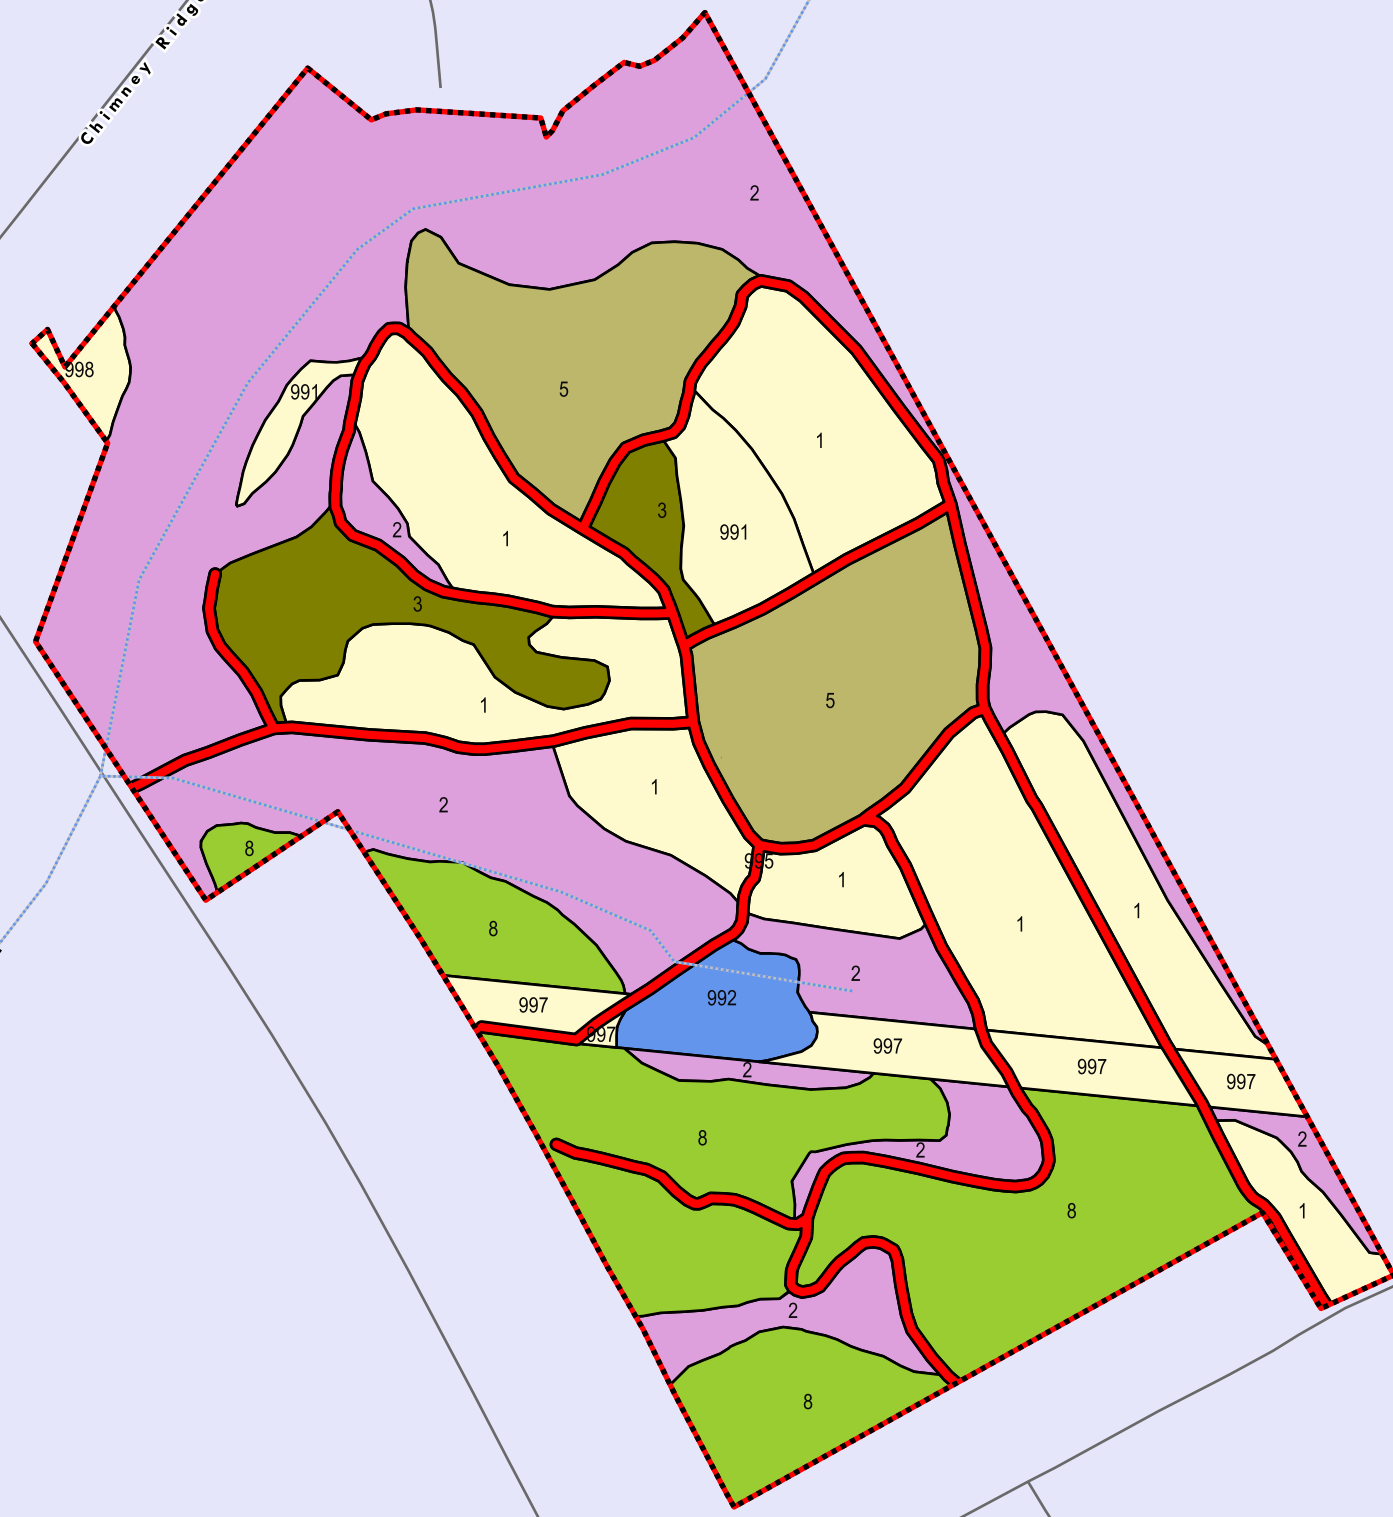

COUNTY: NEWTON
 STATE: GA
 ACRES: 178.5

Map Scale 1 in : 528 ft
 Reference Scale 1:6336
 American Forest Management Inc.
 www.americanforestmanagement.com
 (704) 527-6780
 sean.mather@afmforest.com

STAND	YEAR_EST	ORIGIN	DOM_S_NAME	ACRES
1	0	OPEN	OPEN	37.1
2	1960	NATURAL	HARDWOOD	59.2
3	0	NATURAL	PINE/HARDWOOD	7.3
5	0	NATURAL	HARDWOOD/PINE	19.6
8	1990	PLANTED	LOBLOLLY PINE	30.9
991	0	OPEN	FIELD	4.2
992	0	OPEN	WATER	2.8
995	0	OPEN	ROAD	10.9
997	0	OPEN	OPEN	5.6
998	0	OPEN	FIELD	1.0
TOTAL ACRES =				178.5