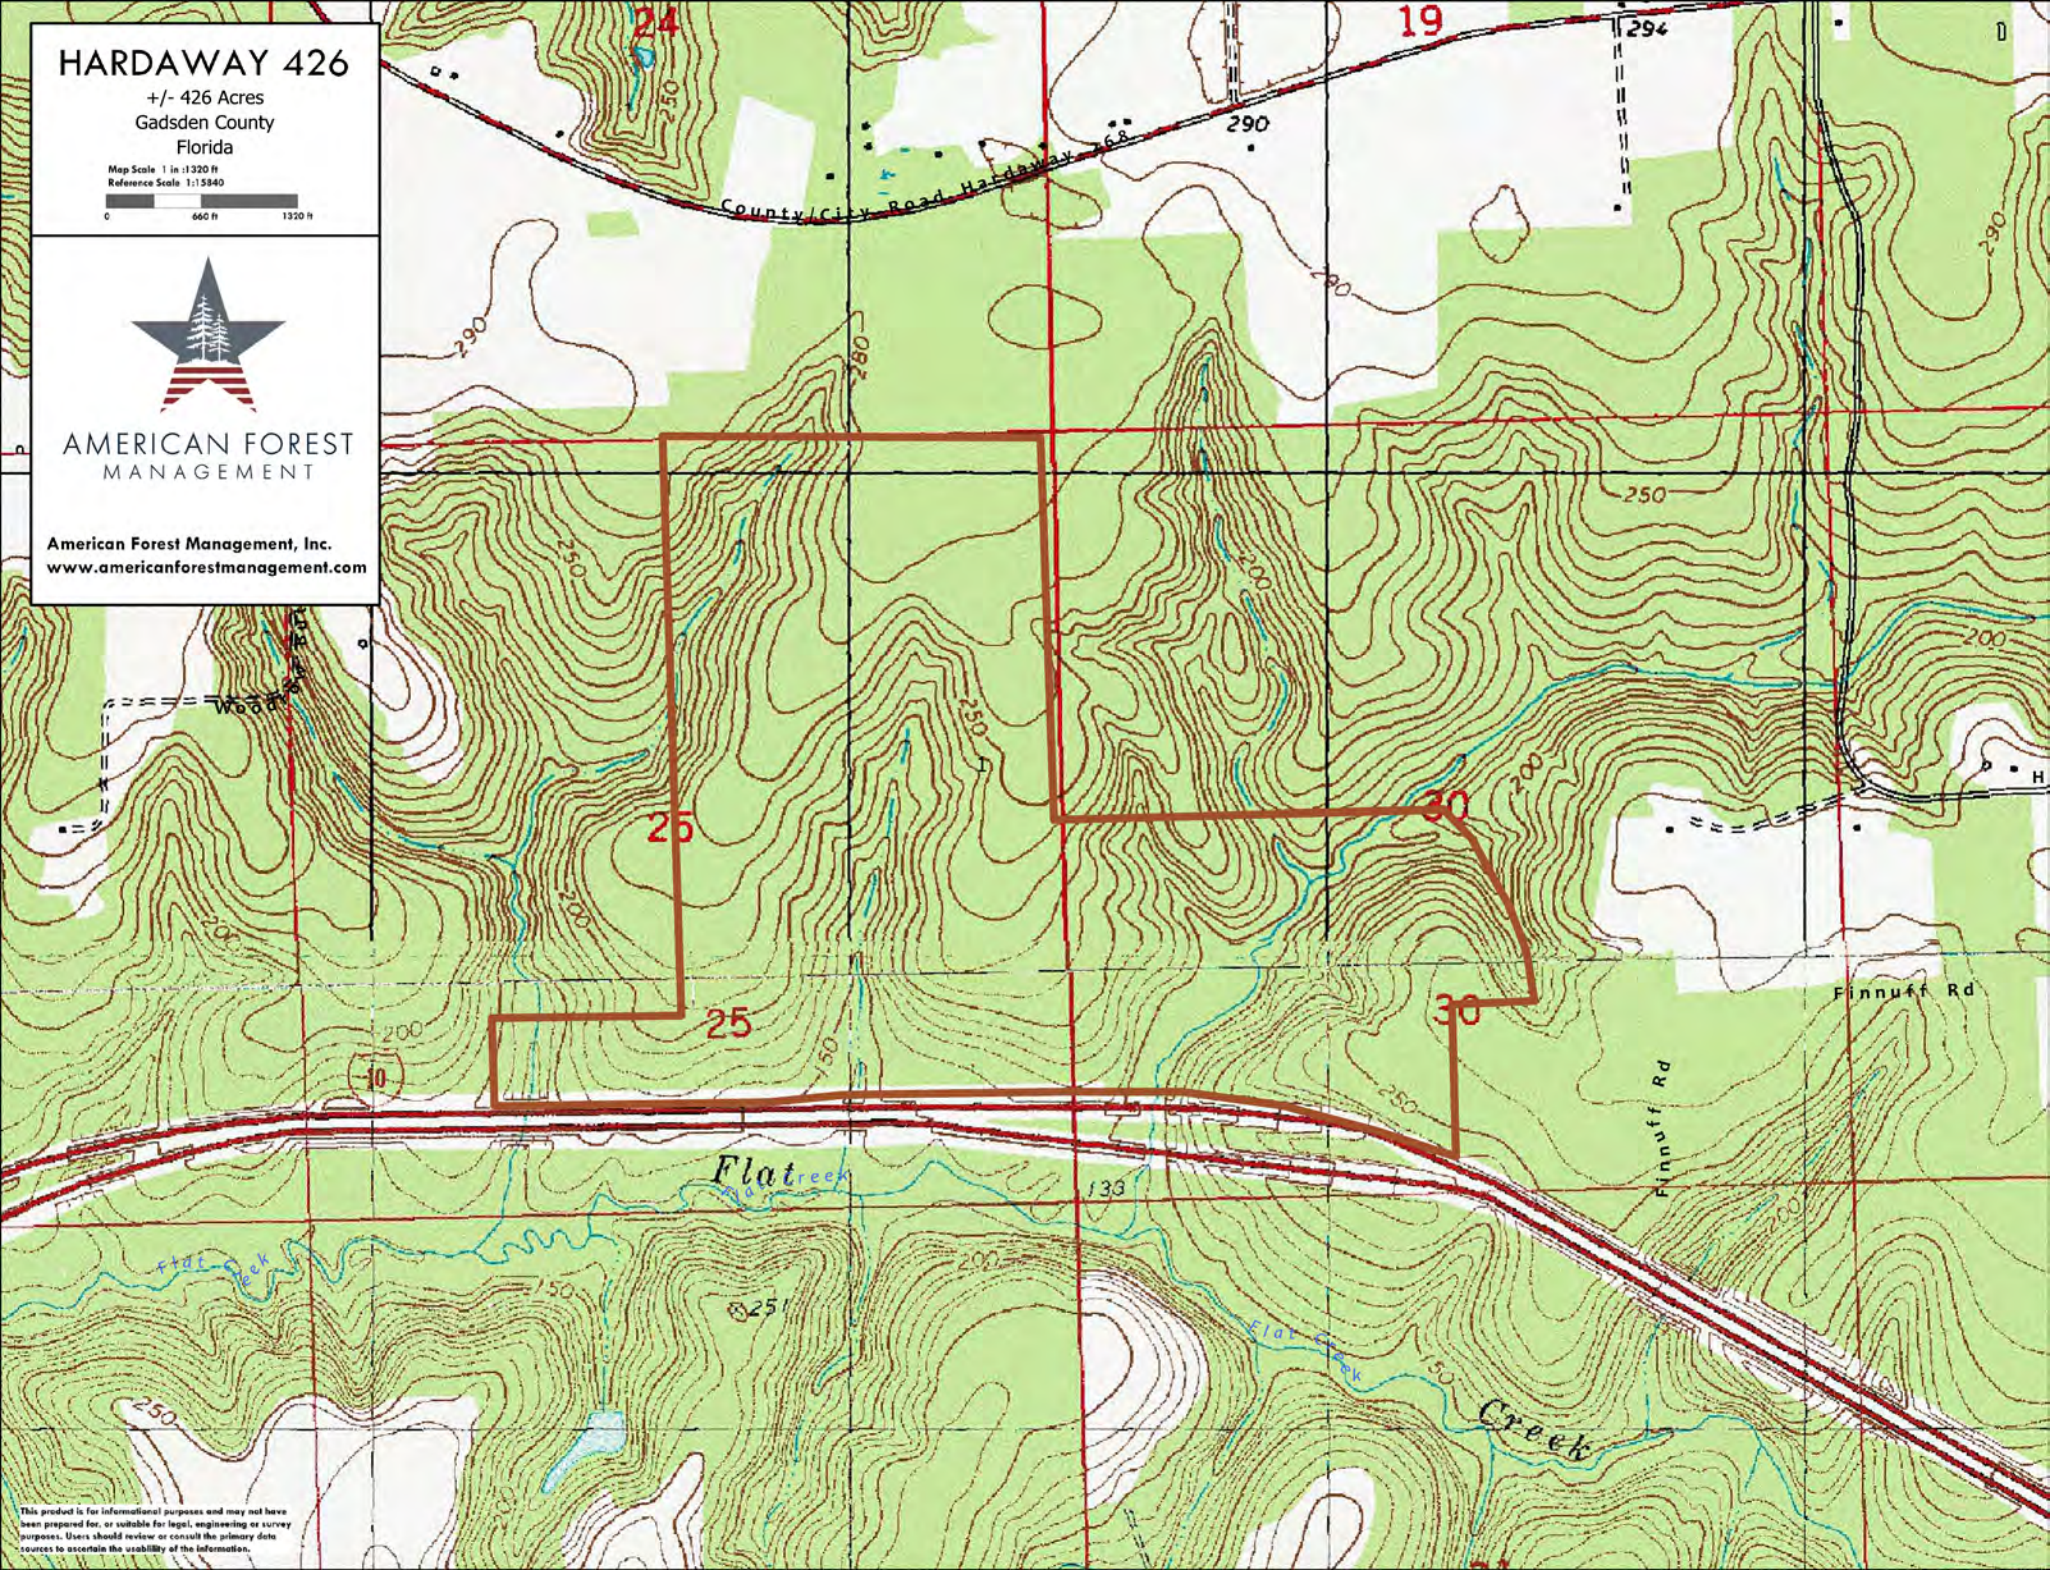

HARDAWAY 426

+/- 426 Acres
Gadsden County
Florida

AMERICAN FOREST
MANAGEMENT

American Forest Management, Inc.
www.americanforestmanagement.com