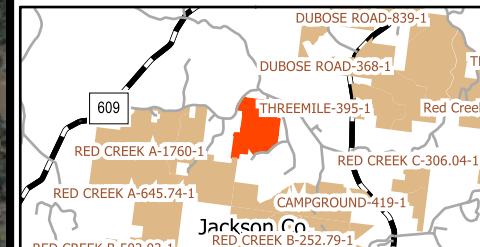

# Red Creek 7

COUNTY:JACKSON

STATE:MS

ACRES:49.4

Stephen Burdette  
(334) 850-4219  
American Forest Management Inc.  
www.americanforestmanagement.com

Compartment - 1 STAND	DOM_S_NAME	YEAR_EST	ACRES
1	LOBLOLLY PINE	1996	12.6
2	MIXED HARDWOOD	1950	36.7
3	LOBLOLLY PINE	1996	6.2
4	LOBLOLLY PINE	1996	33.2
5	MIXED HARDWOOD	1950	0.2
6	LOBLOLLY PINE	2000	0.3
7	ROAD	0	1.6
8	LOBLOLLY PINE	1996	36.4
9	MIXED HARDWOOD	1950	151.3
10	LOBLOLLY PINE	2000	37.1
11	ROAD	0	0.1
12	LOBLOLLY PINE	2000	0.0
13	ROAD	0	0.9
14	LOBLOLLY PINE	2000	0.6
15	OPEN	0	0.7
16	LOBLOLLY PINE	1996	3.0
17	LOBLOLLY PINE	2000	10.9
18	OPEN	0	0.3
19	LOBLOLLY PINE	1996	0.2
20	MIXED HARDWOOD	2003	0.4
21	OPEN	0	0.5
22	OPEN	0	0.6
23	ROAD	0	0.4
24	LOBLOLLY PINE	1996	1.0
25	LOBLOLLY PINE	2000	4.6
26	OPEN	0	0.4
27	LOBLOLLY PINE	1996	137.9
28	OPEN	0	2.3
29	MIXED HARDWOOD	2003	2.8
30	MIXED HARDWOOD	2003	0.4
31	LOBLOLLY PINE	1996	10.3
32	MIXED HARDWOOD	1950	4.8
33	LOBLOLLY PINE	1996	12.9
34	OPEN	0	0.4
35	LOBLOLLY PINE	1996	3.2
36	OPEN	0	0.1
37	MIXED HARDWOOD	1995	9.6
38	MIXED HARDWOOD	1950	4.4
<b>TOTAL ACRES =</b>			<b>531.5</b>