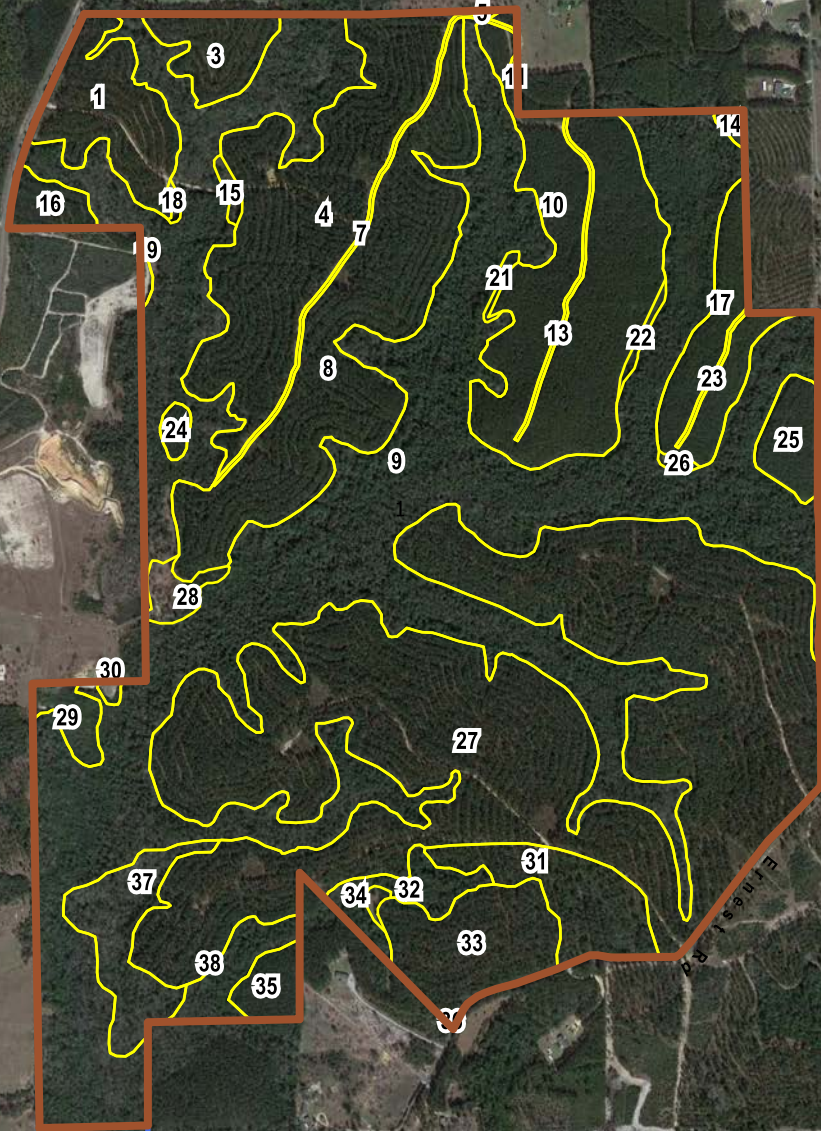

# Red Creek 7

COUNTY:JACKSON

STATE:MS

ACRES:49.4

Stephen Burdette  
(334) 850-4219  
American Forest Management Inc.  
www.americanforestmanagement.com

Compartment - 1 STAND	DOM_S_NAME	YEAR_EST	ACRES
1	LOBLOLLY PINE	1996	12.6
2	MIXED HARDWOOD	1950	36.7
3	LOBLOLLY PINE	1996	6.2
4	LOBLOLLY PINE	1996	33.2
5	MIXED HARDWOOD	1950	0.2
6	LOBLOLLY PINE	2000	0.3
7	ROAD	0	1.6
8	LOBLOLLY PINE	1996	36.4
9	MIXED HARDWOOD	1950	151.3
10	LOBLOLLY PINE	2000	37.1
11	ROAD	0	0.1
12	LOBLOLLY PINE	2000	0.0
13	ROAD	0	0.9
14	LOBLOLLY PINE	2000	0.6
15	OPEN	0	0.7
16	LOBLOLLY PINE	1996	3.0
17	LOBLOLLY PINE	2000	10.9
18	OPEN	0	0.3
19	LOBLOLLY PINE	1996	0.2
20	MIXED HARDWOOD	2003	0.4
21	OPEN	0	0.5
22	OPEN	0	0.6
23	ROAD	0	0.4
24	LOBLOLLY PINE	1996	1.0
25	LOBLOLLY PINE	2000	4.6
26	OPEN	0	0.4
27	LOBLOLLY PINE	1996	137.9
28	OPEN	0	2.3
29	MIXED HARDWOOD	2003	2.8
30	MIXED HARDWOOD	2003	0.4
31	LOBLOLLY PINE	1996	10.3
32	MIXED HARDWOOD	1950	4.8
33	LOBLOLLY PINE	1996	12.9
34	OPEN	0	0.4
35	LOBLOLLY PINE	1996	3.2
36	OPEN	0	0.1
37	MIXED HARDWOOD	1995	9.6
38	MIXED HARDWOOD	1950	4.4
<b>TOTAL ACRES =</b>			<b>531.5</b>