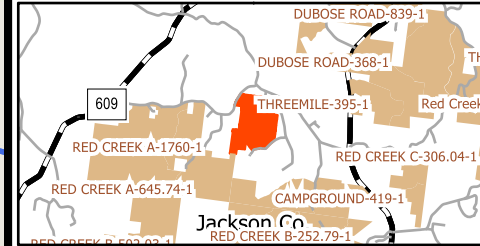

Red Creek 7

COUNTY: JACKSON

STATE: MS

ACRES: 49.4

Stephen Burdette
(334) 850-4219
American Forest Management Inc.
www.americanforestmanagement.com

Compartment - 1	STAND	DOM_S_NAME	YEAR_EST	ACRES
1	1	LOBLOLLY PINE	1996	12.6
2	2	MIXED HARDWOOD	1950	36.7
3	3	LOBLOLLY PINE	1996	6.2
4	4	LOBLOLLY PINE	1996	33.2
5	5	MIXED HARDWOOD	1950	0.2
6	6	LOBLOLLY PINE	2000	0.3
7	7	ROAD	0	1.6
8	8	LOBLOLLY PINE	1996	36.4
9	9	MIXED HARDWOOD	1950	151.3
10	10	LOBLOLLY PINE	2000	37.1
11	11	ROAD	0	0.1
12	12	LOBLOLLY PINE	2000	0.0
13	13	ROAD	0	0.9
14	14	LOBLOLLY PINE	2000	0.6
15	15	OPEN	0	0.7
16	16	LOBLOLLY PINE	1996	3.0
17	17	LOBLOLLY PINE	2000	10.9
18	18	OPEN	0	0.3
19	19	LOBLOLLY PINE	1996	0.2
20	20	MIXED HARDWOOD	2003	0.4
21	21	OPEN	0	0.5
22	22	OPEN	0	0.6
23	23	ROAD	0	0.4
24	24	LOBLOLLY PINE	1996	1.0
25	25	LOBLOLLY PINE	2000	4.6
26	26	OPEN	0	0.4
27	27	LOBLOLLY PINE	1996	137.9
28	28	OPEN	0	2.3
29	29	MIXED HARDWOOD	2003	2.8
30	30	MIXED HARDWOOD	2003	0.4
31	31	LOBLOLLY PINE	1996	10.3
32	32	MIXED HARDWOOD	1950	4.8
33	33	LOBLOLLY PINE	1996	12.9
34	34	OPEN	0	0.4
35	35	LOBLOLLY PINE	1996	3.2
36	36	OPEN	0	0.1
37	37	MIXED HARDWOOD	1995	9.6
38	38	MIXED HARDWOOD	1950	4.4
				TOTAL ACRES = 531.5