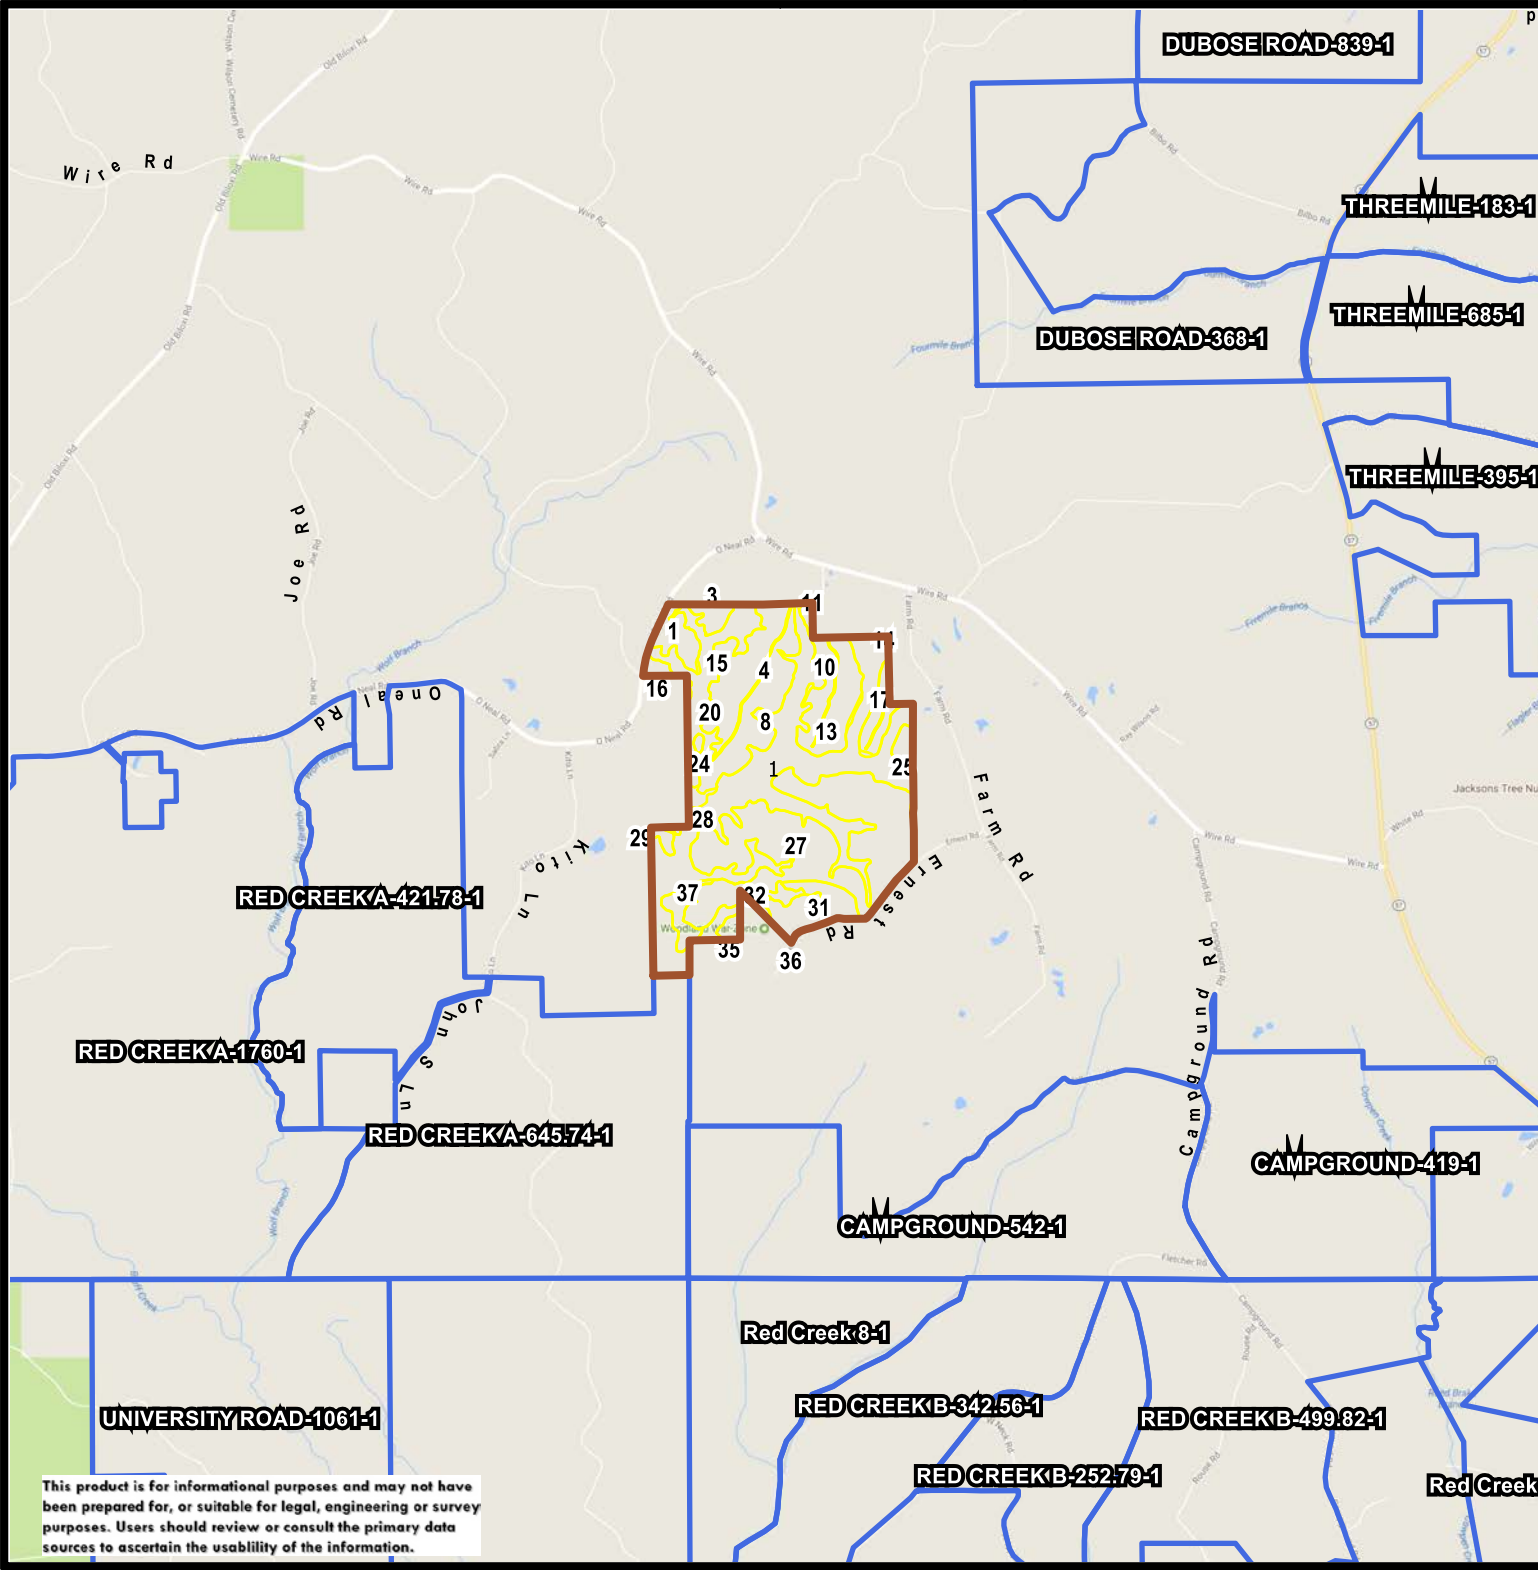

Red Creek 7

COUNTY: JACKSON

STATE: MS

ACRES: 49.4

Stephen Burdette
(334) 850-4219
American Forest Management Inc.
www.americanforestmanagement.com

Compartment - 1	STAND	DOM_S_NAME	YEAR_EST	ACRES
1	1	LOBLOLLY PINE	1996	12.6
2	2	MIXED HARDWOOD	1950	36.7
3	3	LOBLOLLY PINE	1996	6.2
4	4	LOBLOLLY PINE	1996	33.2
5	5	MIXED HARDWOOD	1950	0.2
6	6	LOBLOLLY PINE	2000	0.3
7	7	ROAD	0	1.6
8	8	LOBLOLLY PINE	1996	36.4
9	9	MIXED HARDWOOD	1950	151.3
10	10	LOBLOLLY PINE	2000	37.1
11	11	ROAD	0	0.1
12	12	LOBLOLLY PINE	2000	0.0
13	13	ROAD	0	0.9
14	14	LOBLOLLY PINE	2000	0.6
15	15	OPEN	0	0.7
16	16	LOBLOLLY PINE	1996	3.0
17	17	LOBLOLLY PINE	2000	10.9
18	18	OPEN	0	0.3
19	19	LOBLOLLY PINE	1996	0.2
20	20	MIXED HARDWOOD	2003	0.4
21	21	OPEN	0	0.5
22	22	OPEN	0	0.6
23	23	ROAD	0	0.4
24	24	LOBLOLLY PINE	1996	1.0
25	25	LOBLOLLY PINE	2000	4.6
26	26	OPEN	0	0.4
27	27	LOBLOLLY PINE	1996	137.9
28	28	OPEN	0	2.3
29	29	MIXED HARDWOOD	2003	2.8
30	30	MIXED HARDWOOD	2003	0.4
31	31	LOBLOLLY PINE	1996	10.3
32	32	MIXED HARDWOOD	1950	4.8
33	33	LOBLOLLY PINE	1996	12.9
34	34	OPEN	0	0.4
35	35	LOBLOLLY PINE	1996	3.2
36	36	OPEN	0	0.1
37	37	MIXED HARDWOOD	1995	9.6
38	38	MIXED HARDWOOD	1950	4.4
				TOTAL ACRES = 531.5