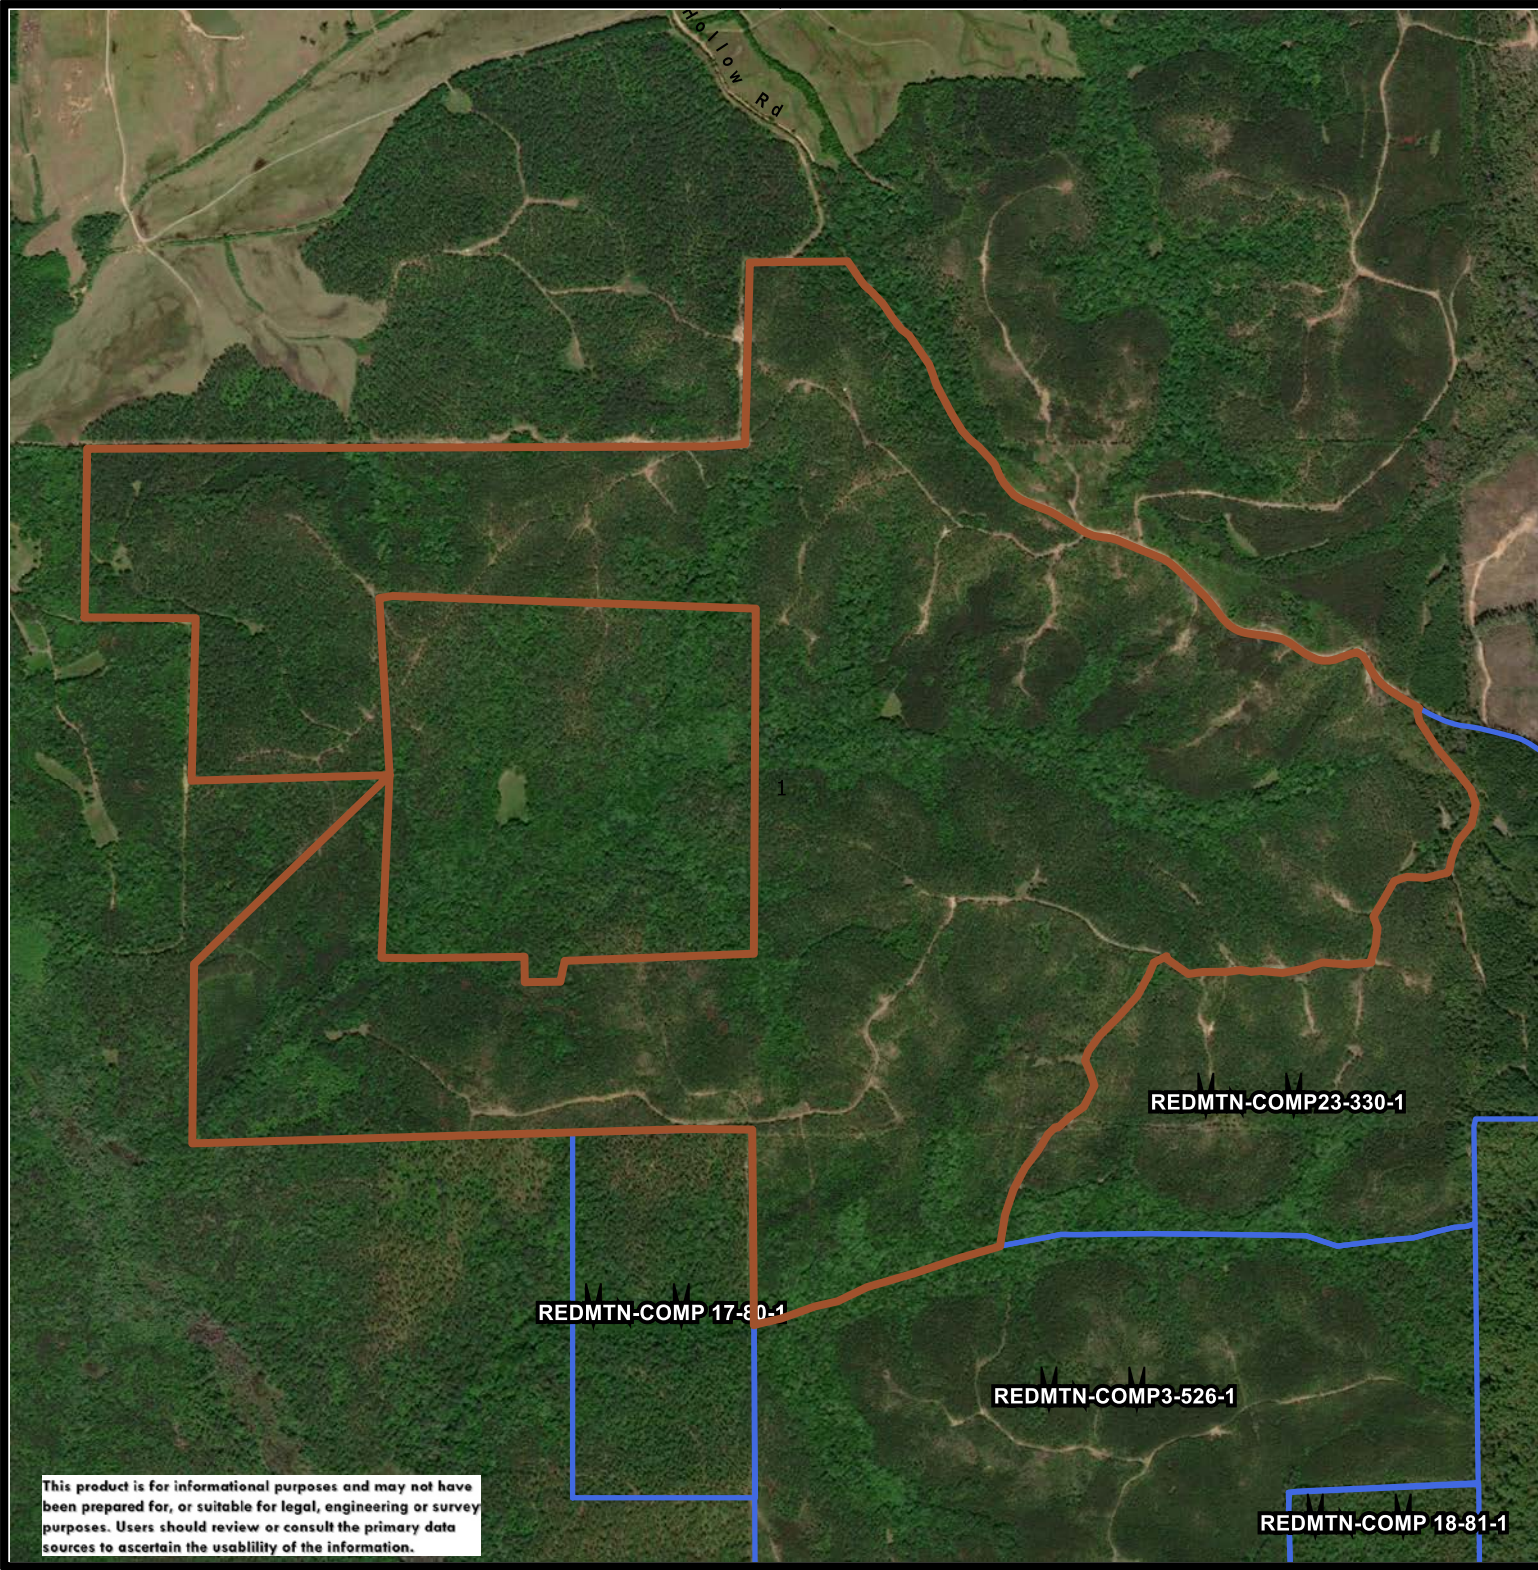

REDMTN-COMP123-797

COUNTY: BIBB

STATE: AL

ACRES: 797.2

Stephen Burdette
(334) 850-4219
American Forest Management Inc.
www.americanforestmanagement.com

REDMTN-COMP23-330-1

REDMTN-COMP 17-80-1

REDMTN-COMP3-526-1